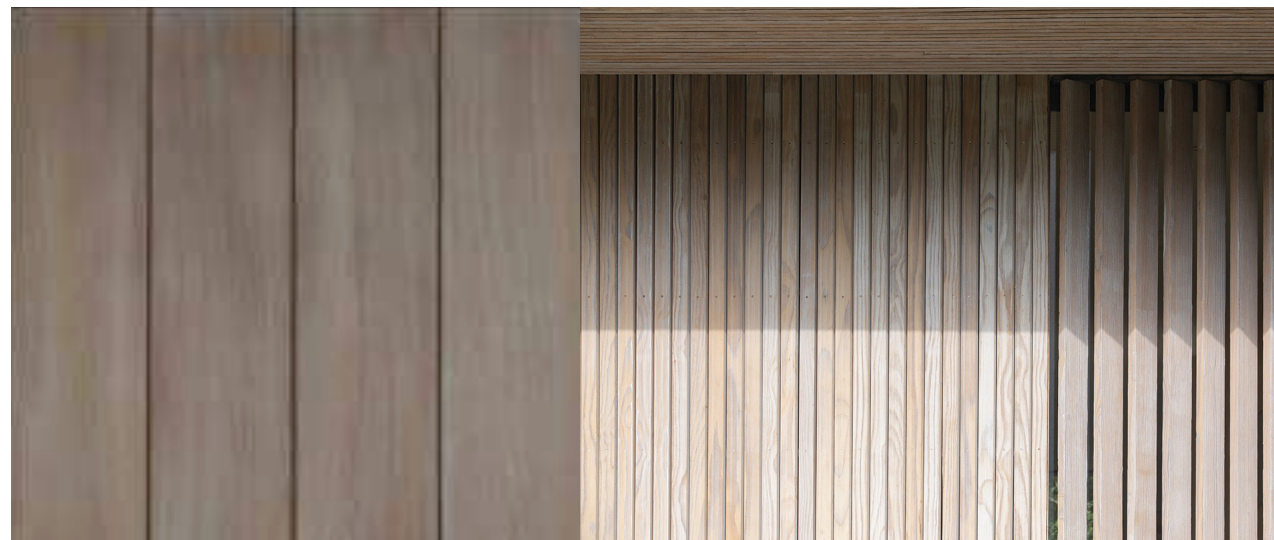

25001 plissé (275 Hillcrest Road) - Exterior Finishes

❶ Owens Corning - *Architectural Asphalt Shingle 'Driftwood'*

❷ Swisspearl - *Gravial Series 'Amber 723'*
[Milled/Fluted through-colour Fibre Cement Board Cladding]

❸ Arriscraft - *Architectural Linear Brick Series 'Walnut'*
[Warm-Tone, Blended-Unit Masonry]

❹ Textel Wood Products - *Adobo Imbue Series 'Mountain Ash'*
[Thermally Modified Timber Cladding] +
Adobo Vulcan Screen
[Thermally Modified Timber Screen System]

❺ Swisspearl - *Gravial Series 'Anthracite 3020'*
[Milled/Fluted through-colour Fibre Cement Board Cladding]

❻ RELM Finesrta - *AluProf 'MB-79'*
[Black Aluminium triple glazed windows]