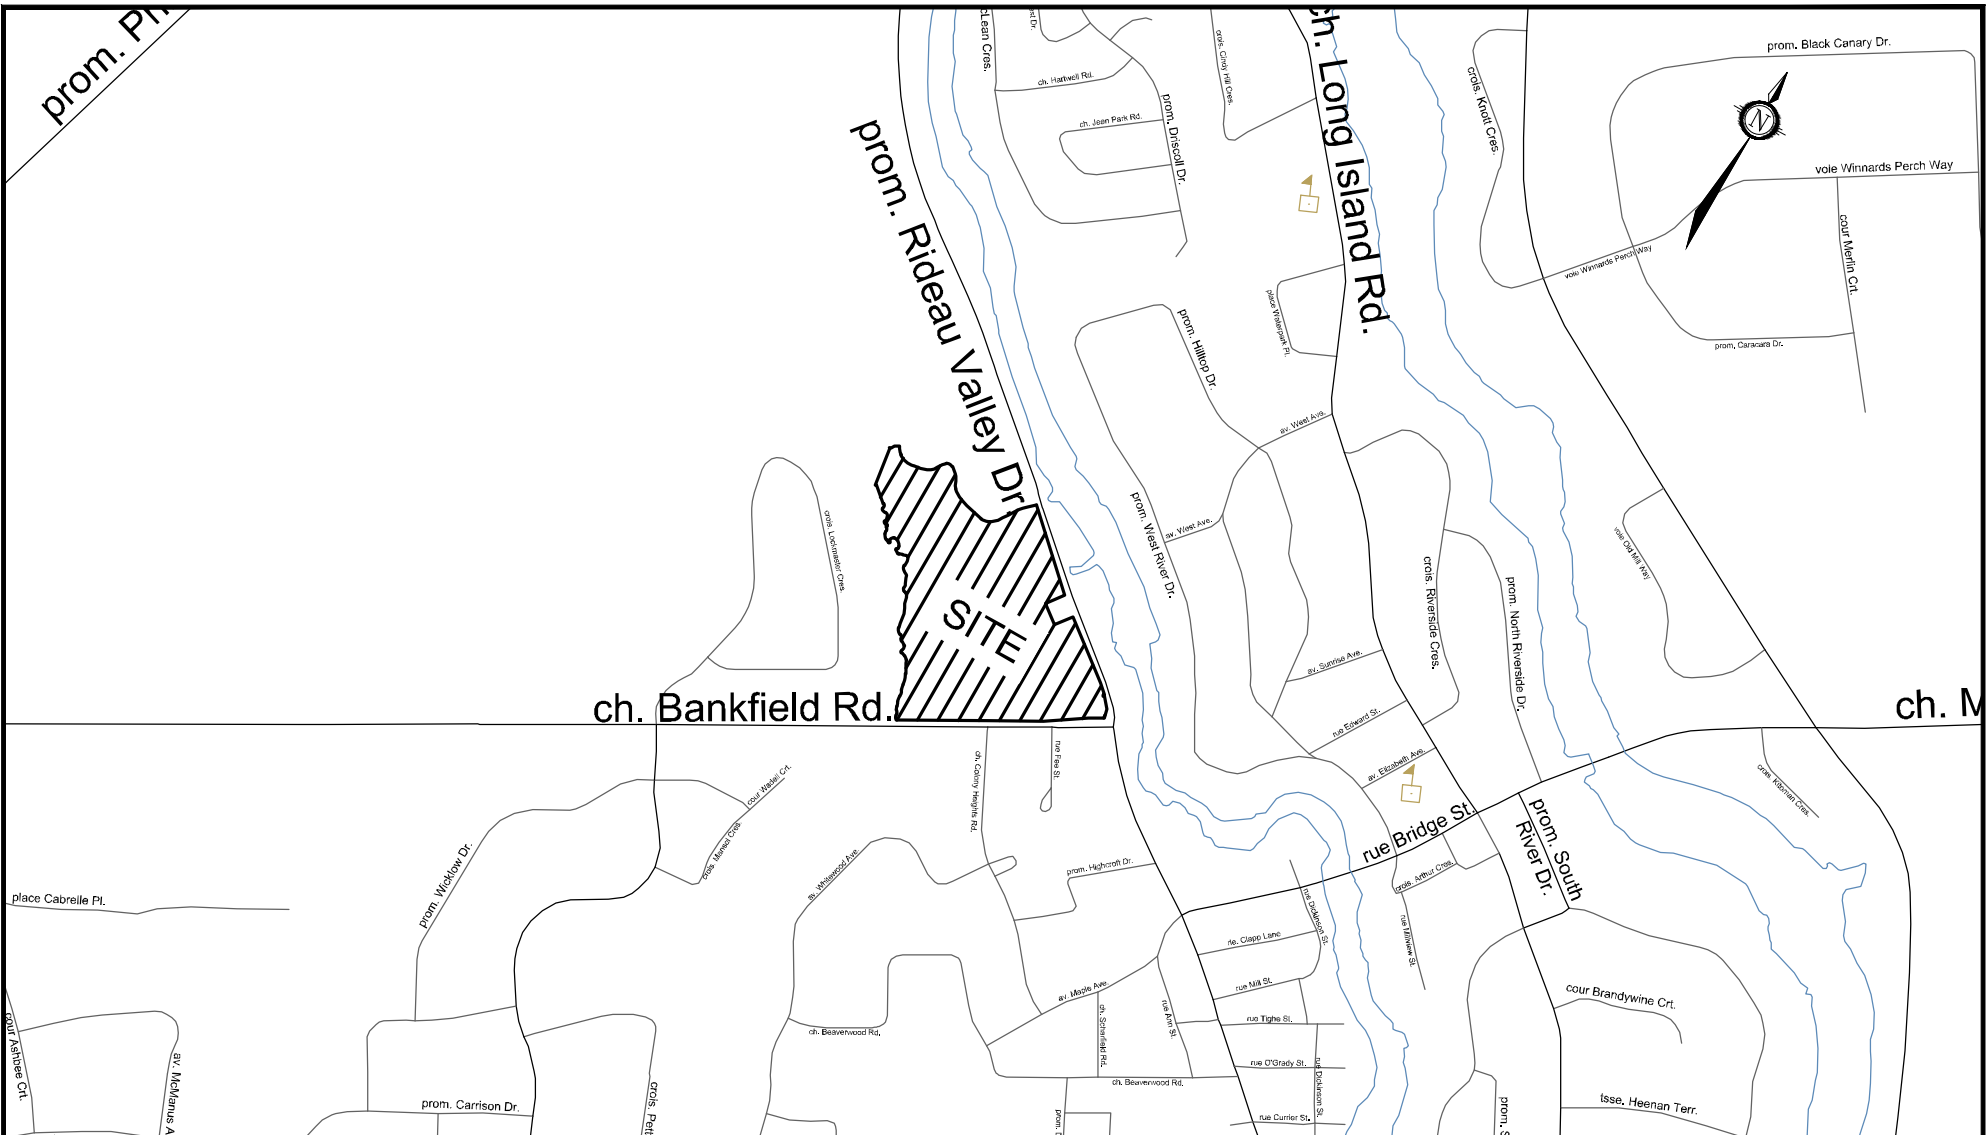

Ma:2021\121153\CAD\Design\121153-BP.dwg, Fig. 1.1 - KP, Oct 07, 2022 - 11:58am, brundle

Engineers, Planners & Landscape Architects
 Suite 200, 240 Michael Cowpland Drive
 Ottawa, Ontario, Canada K2M 1P6