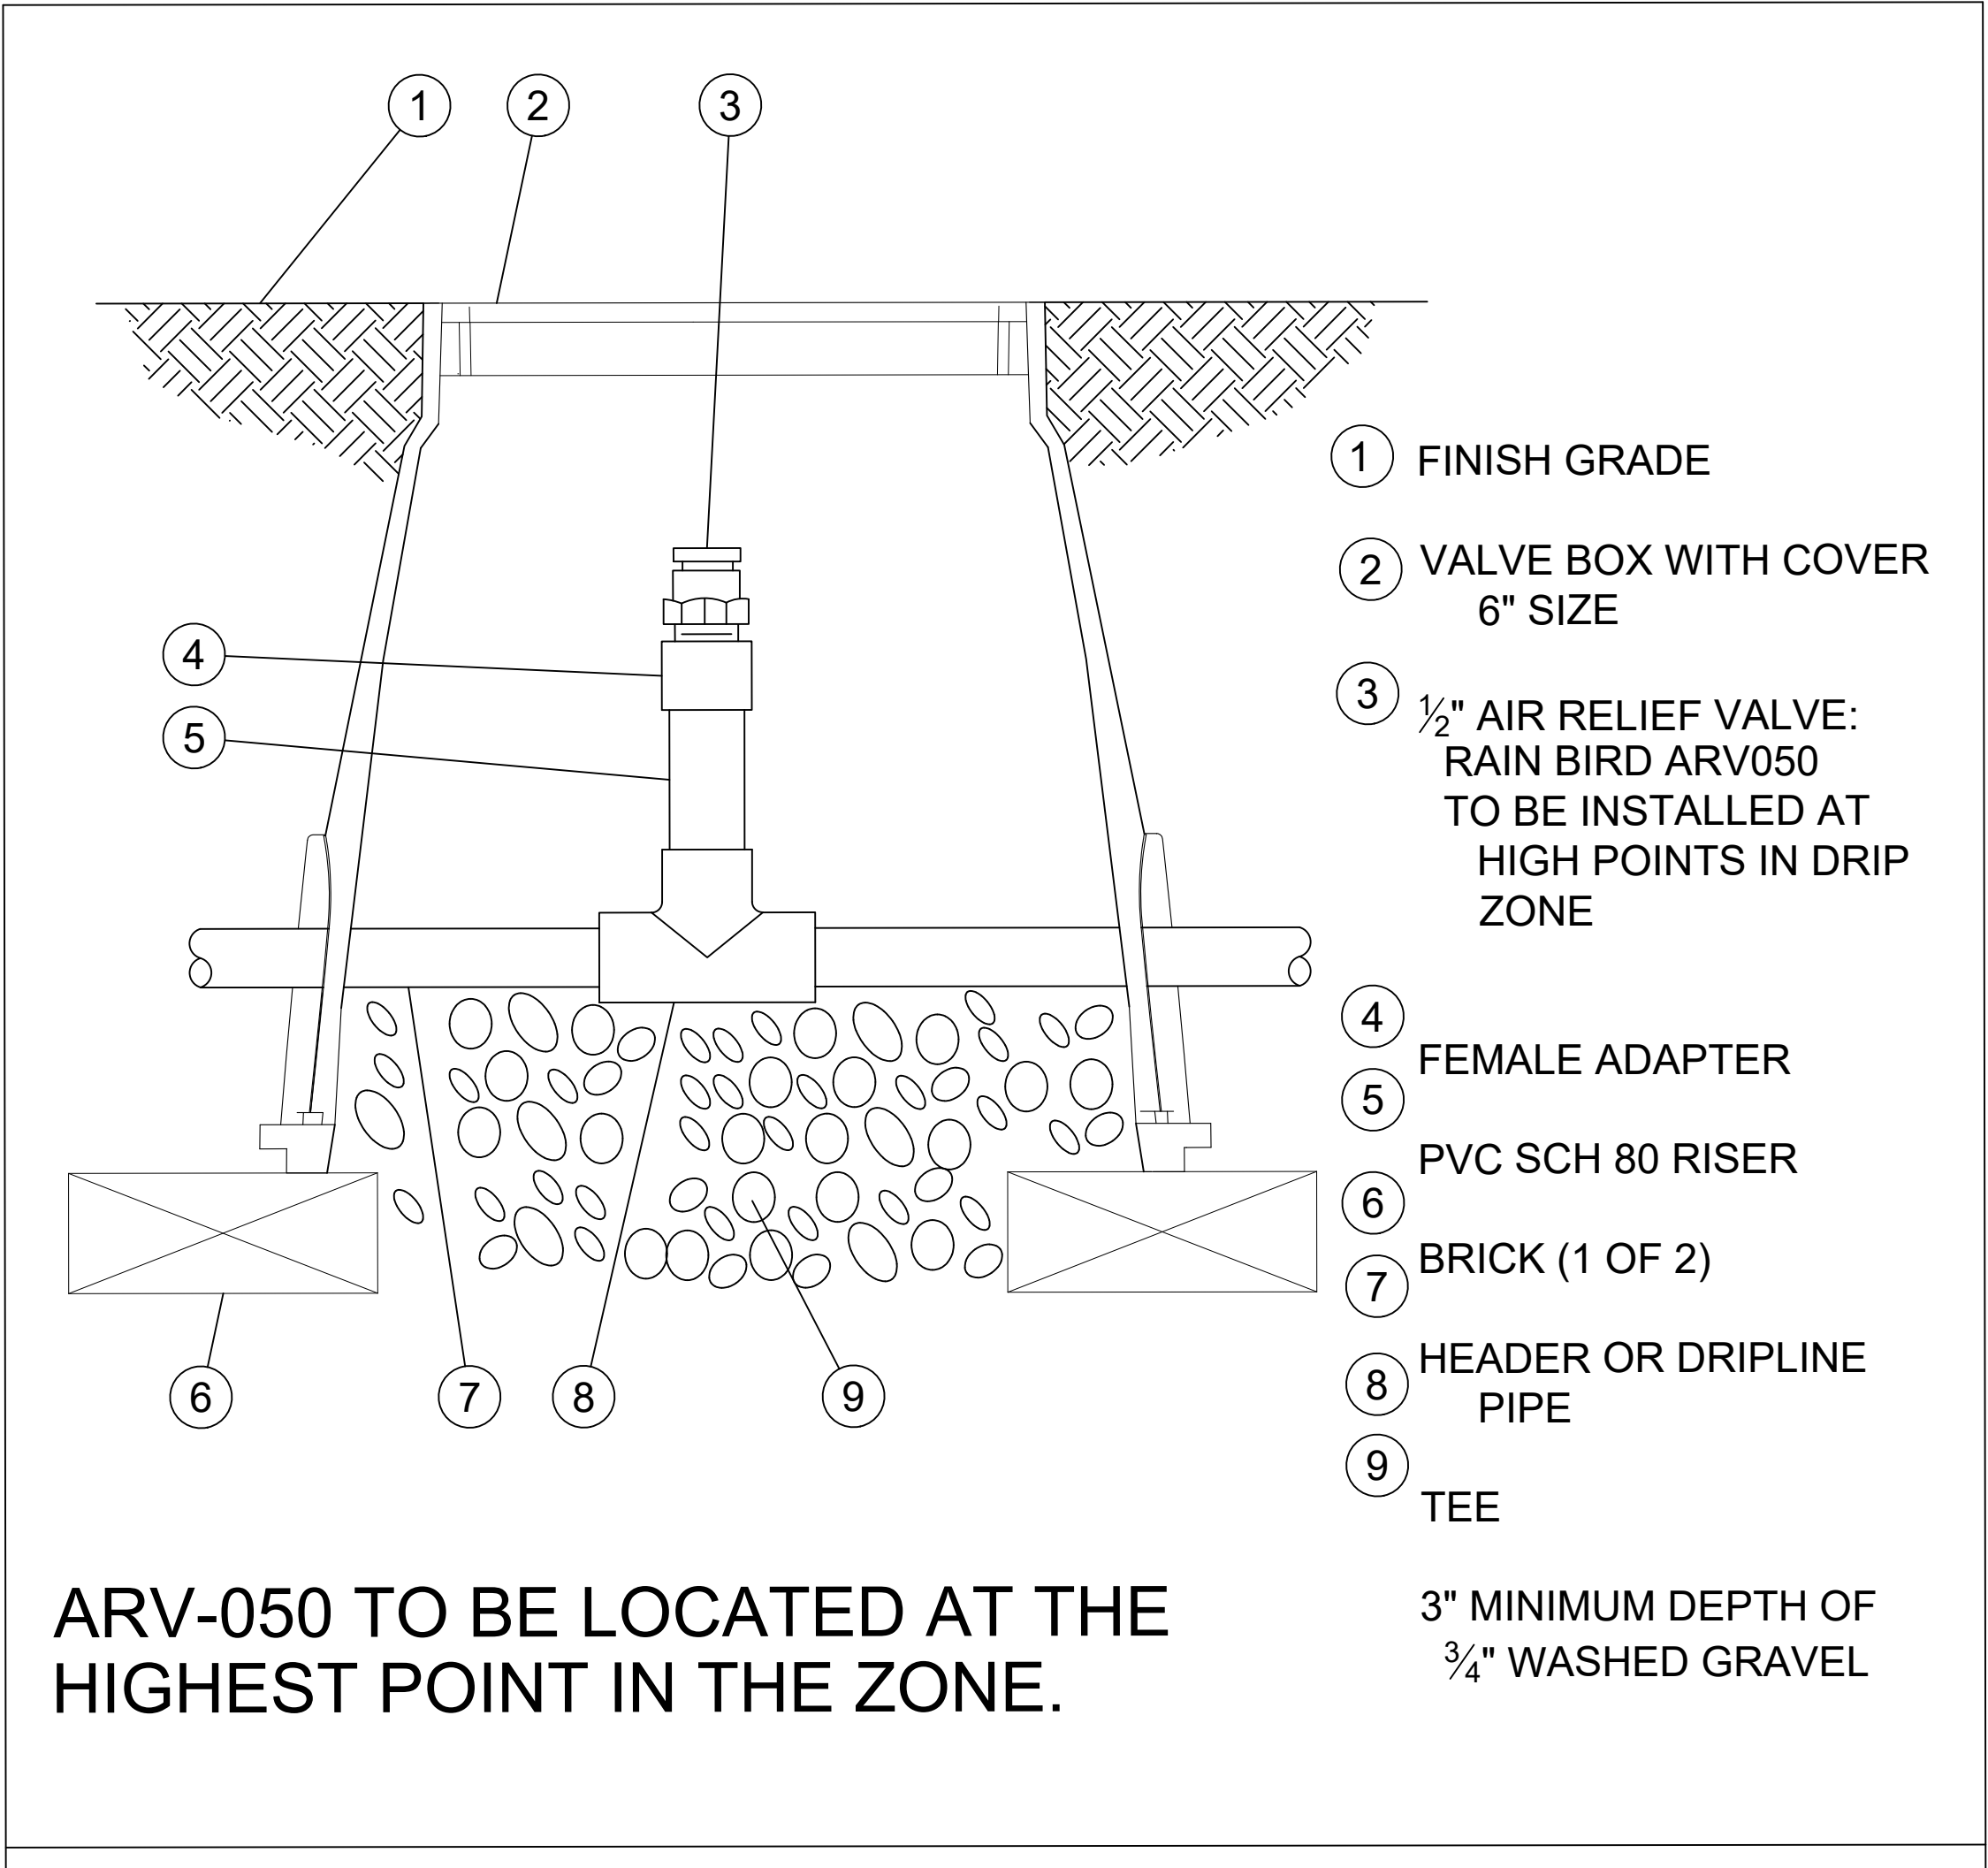

LANDSCAPE DRIPLINE

LANDSCAPE DRIPLINE AROUND TREES

FLUSH POINT DETAIL

AIR RELIEF VALVE