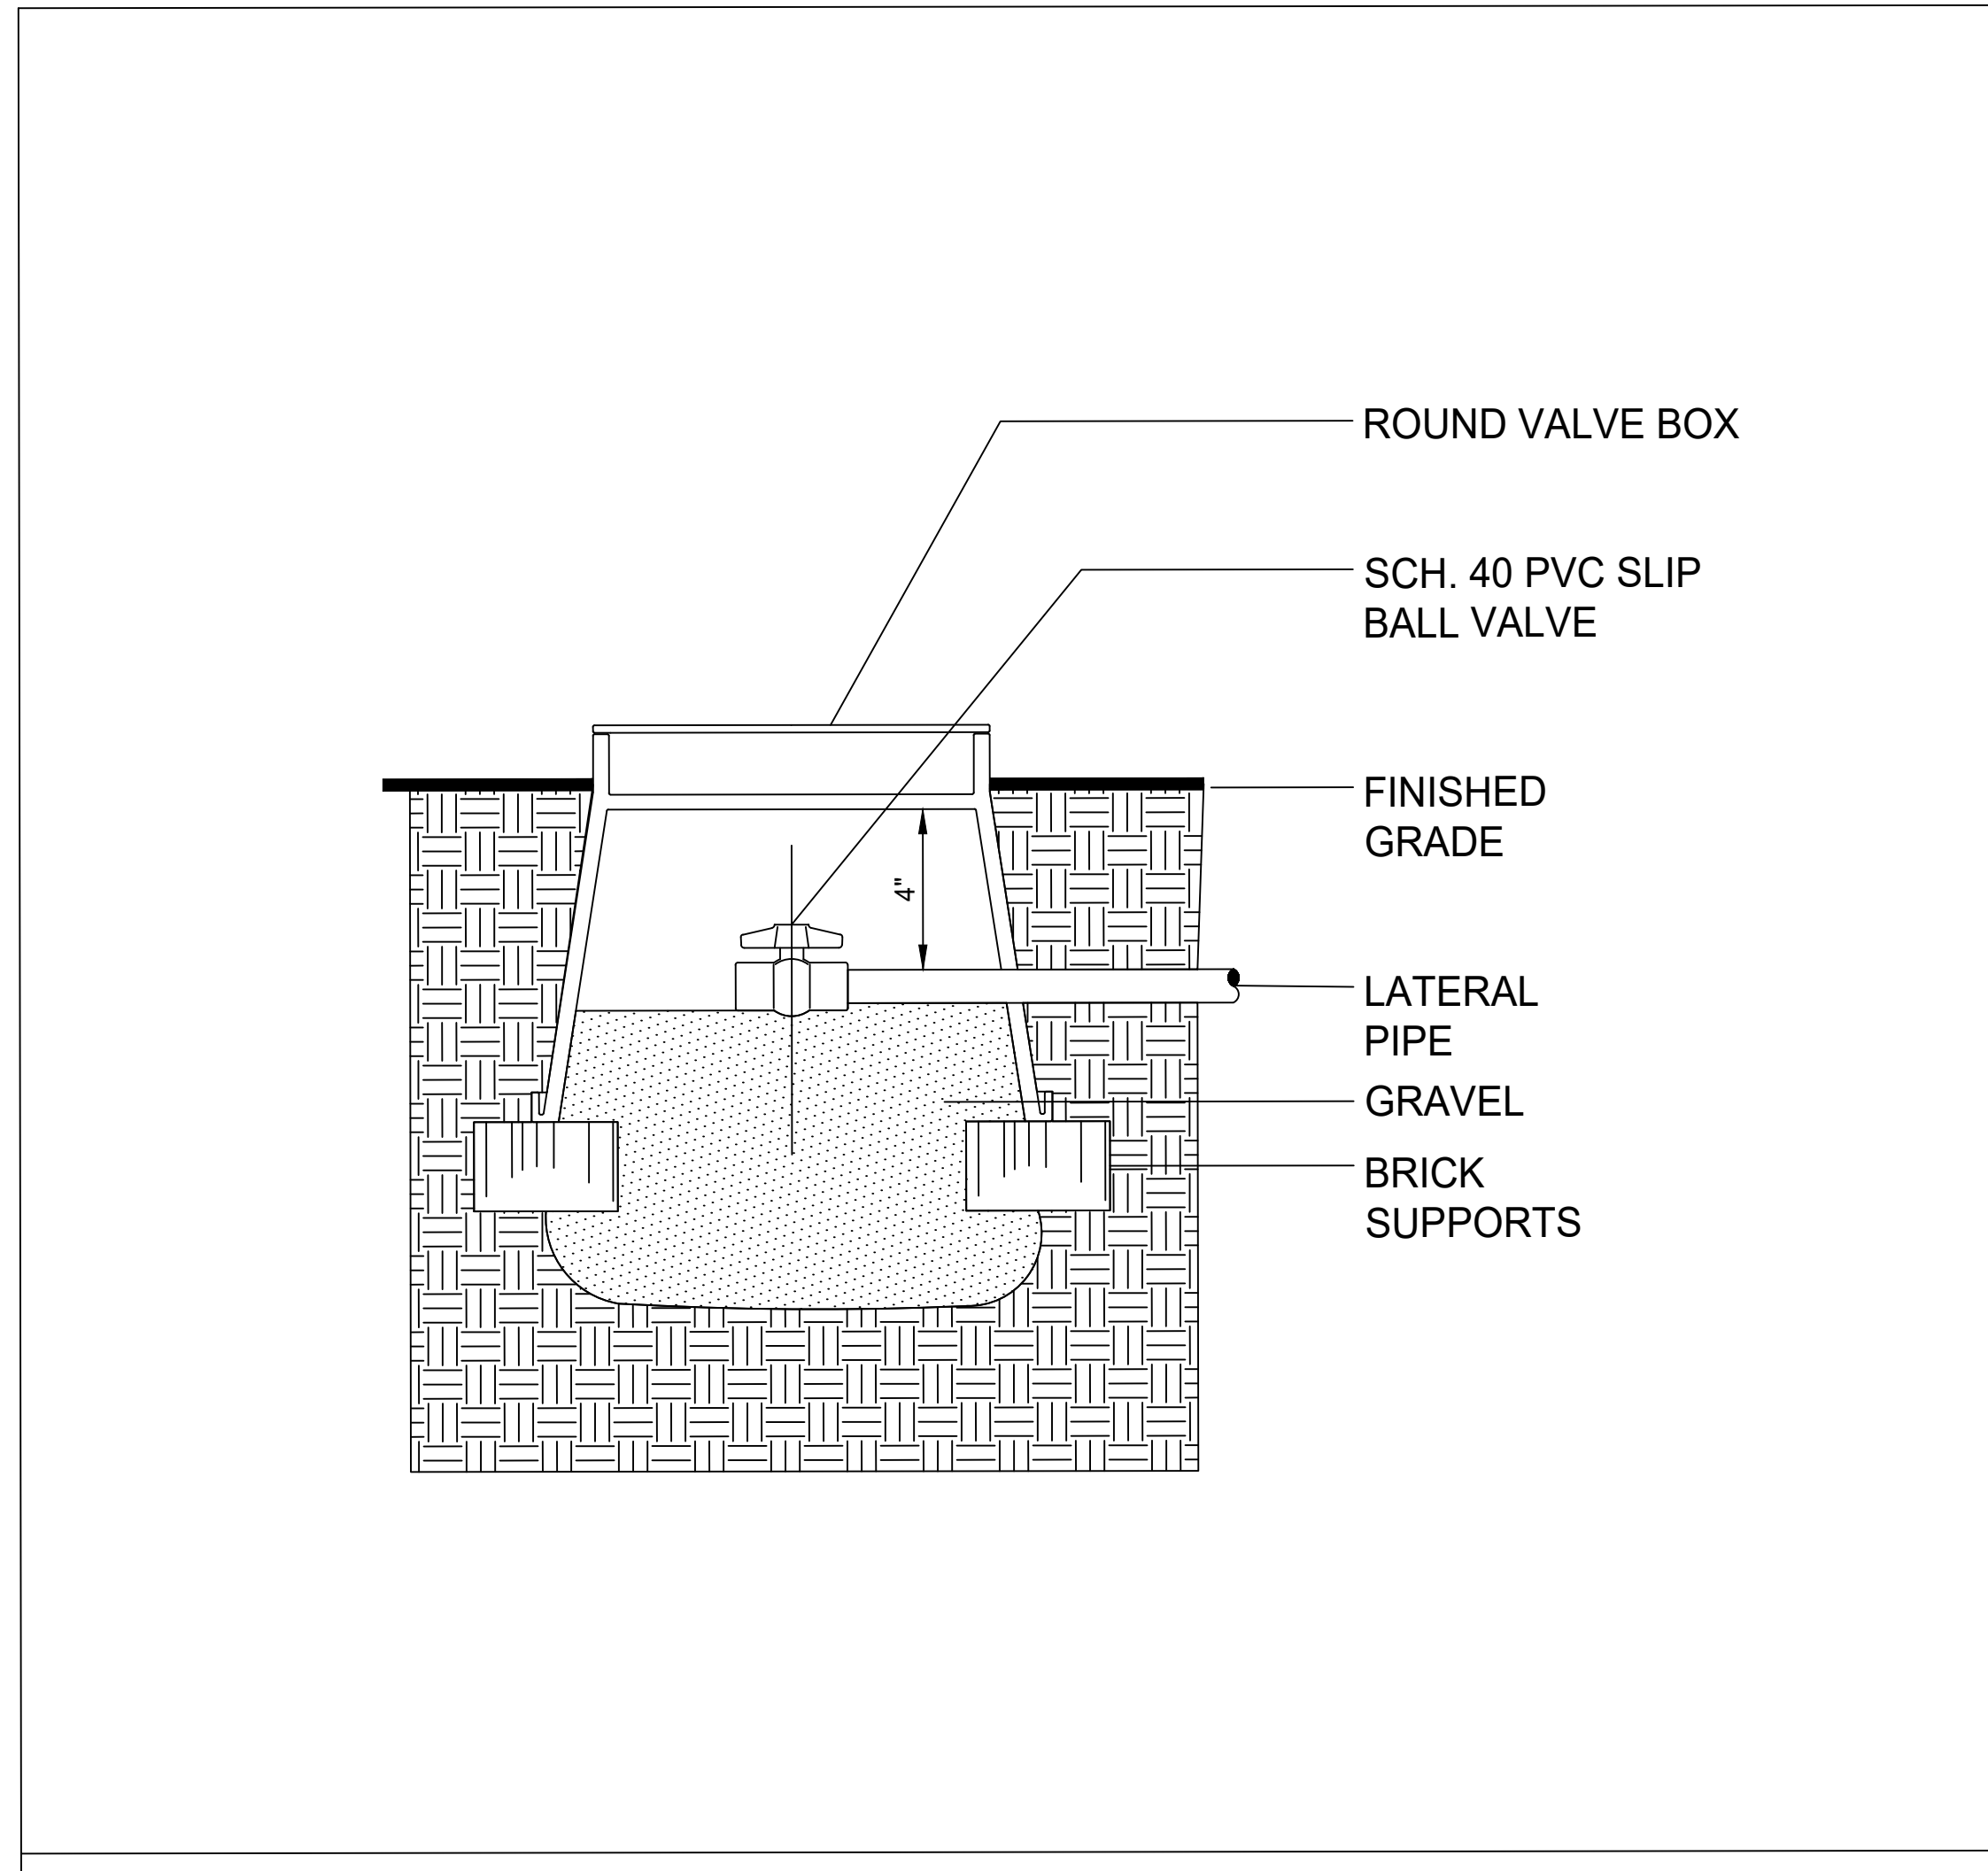

LANDSCAPE DRIPLINE

LANDSCAPE DRIPLINE AROUND TREES

FLUSH POINT DETAIL

AIR RELIEF VALVE