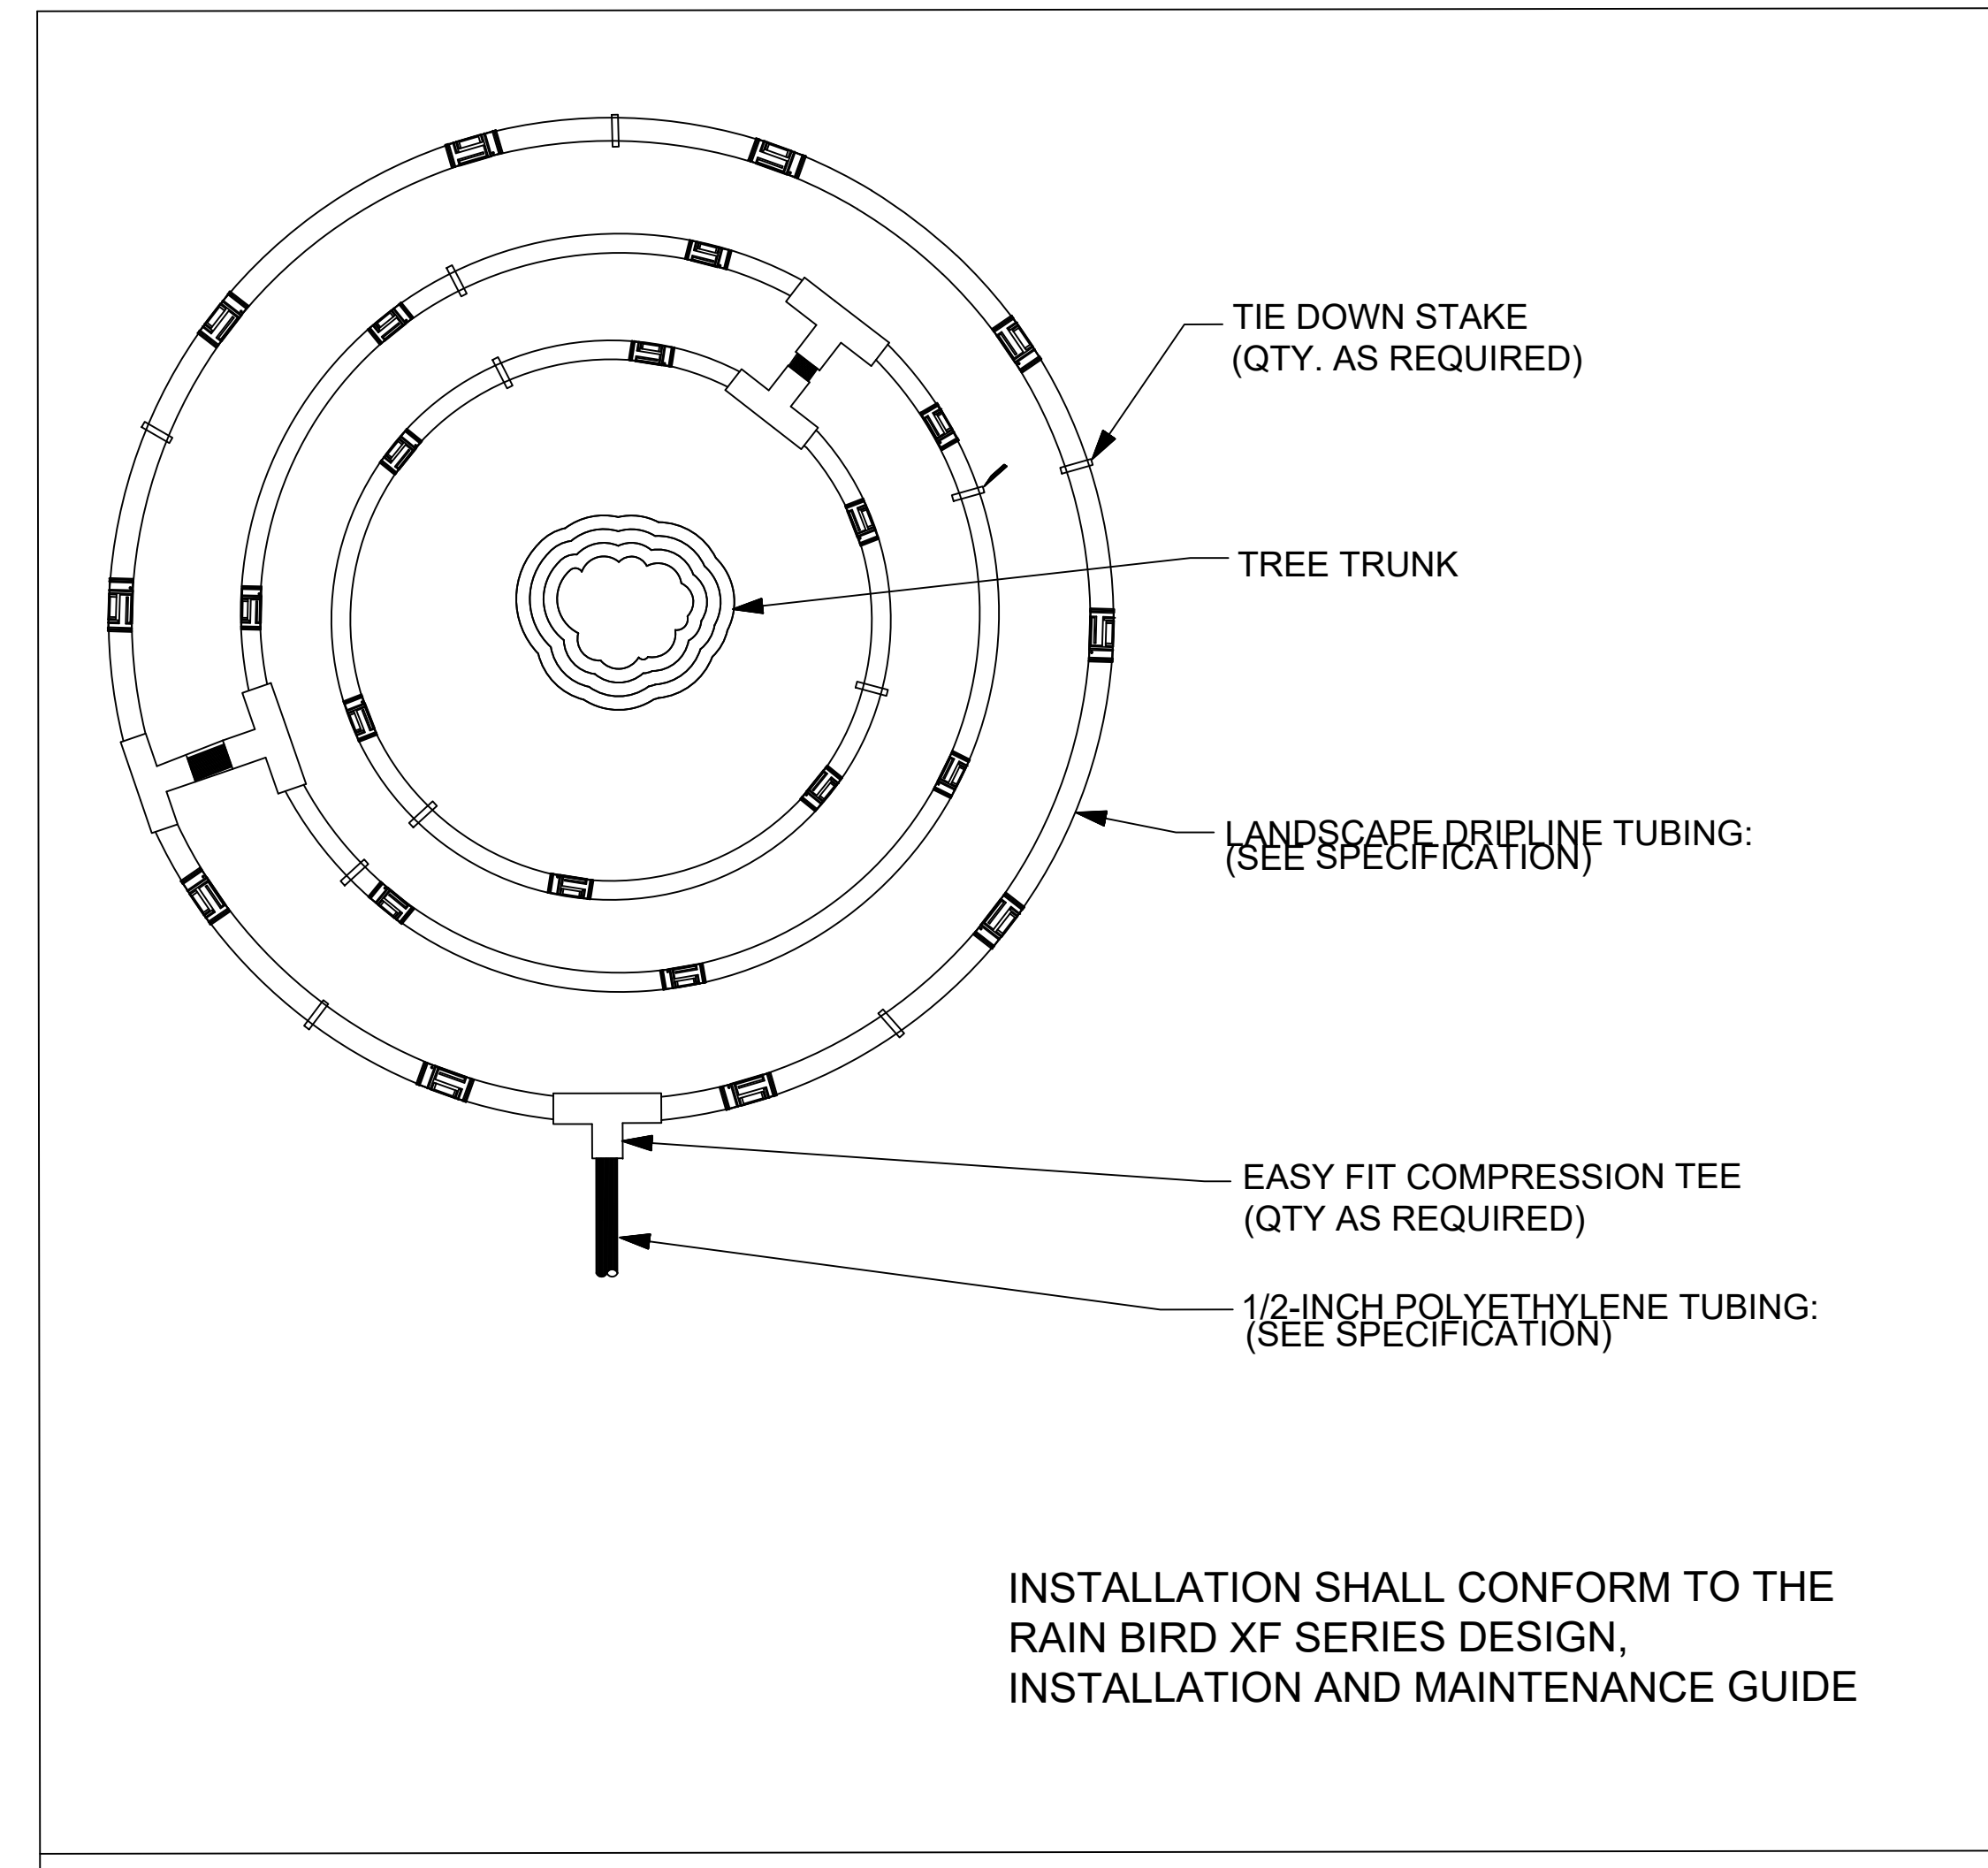

LANDSCAPE DRIPLINE

LANDSCAPE DRIPLINE AROUND TREES

FLUSH POINT DETAIL

AIR RELIEF VALVE