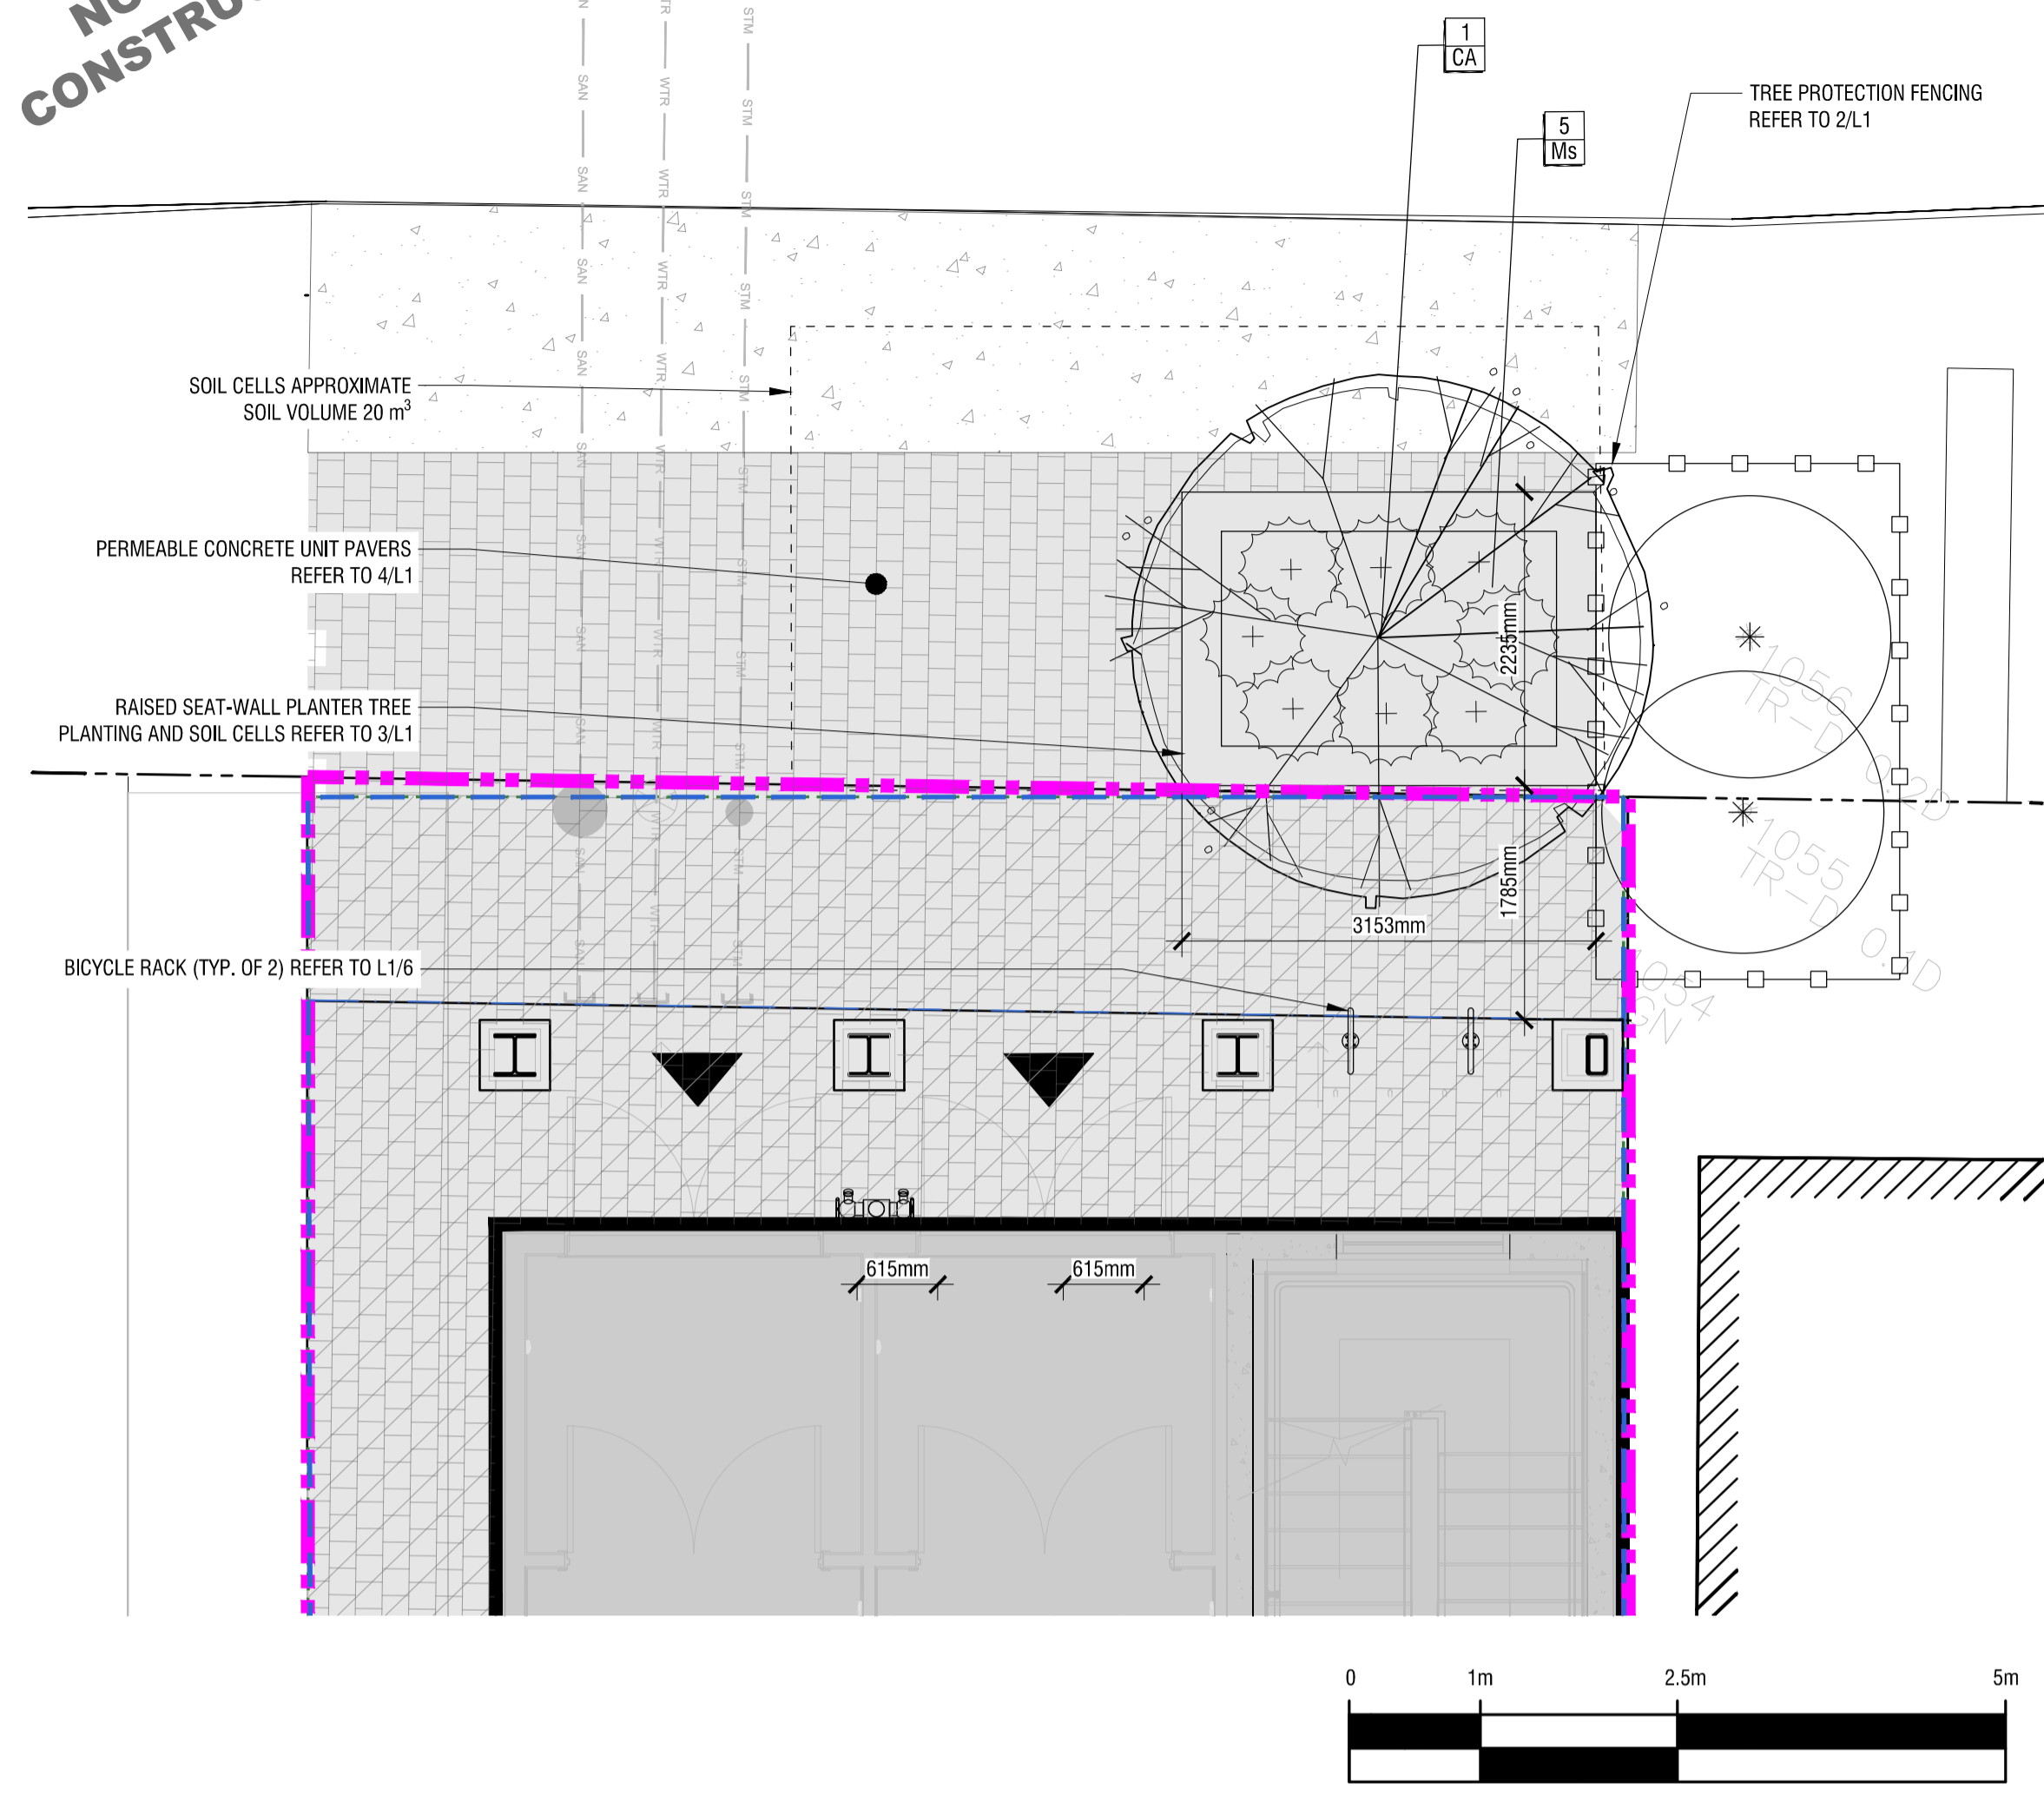

NOT FOR CONSTRUCTION