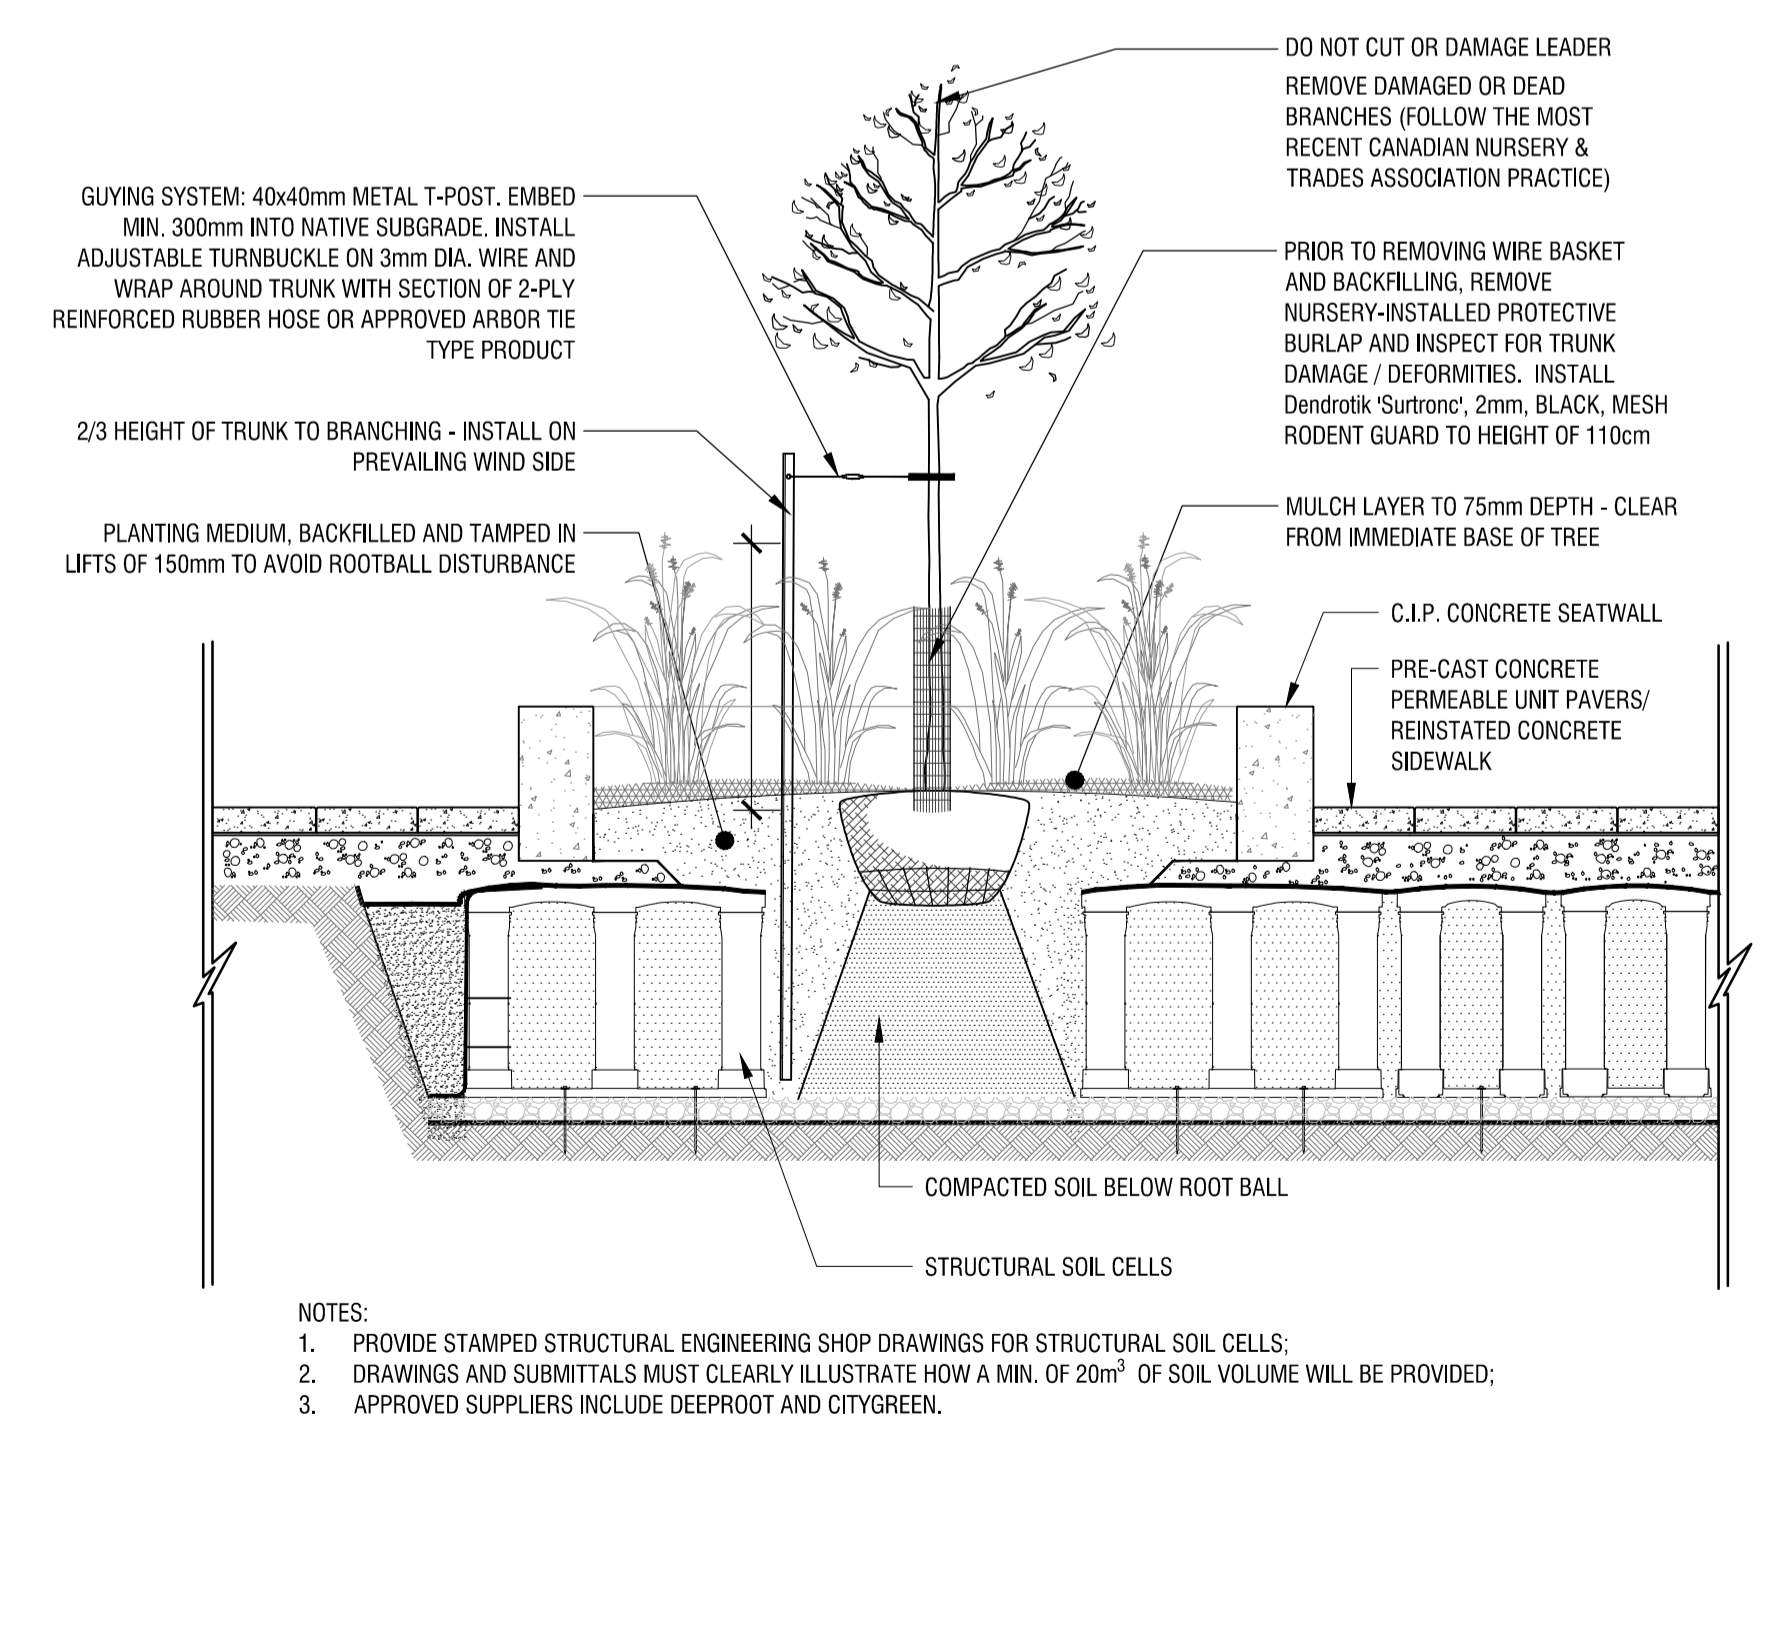

1 LANDSCAPE PLANTING PLAN
L1 1:50

2 CITY OF OTTAWA TREE PROTECTION DETAIL
L1 NTS