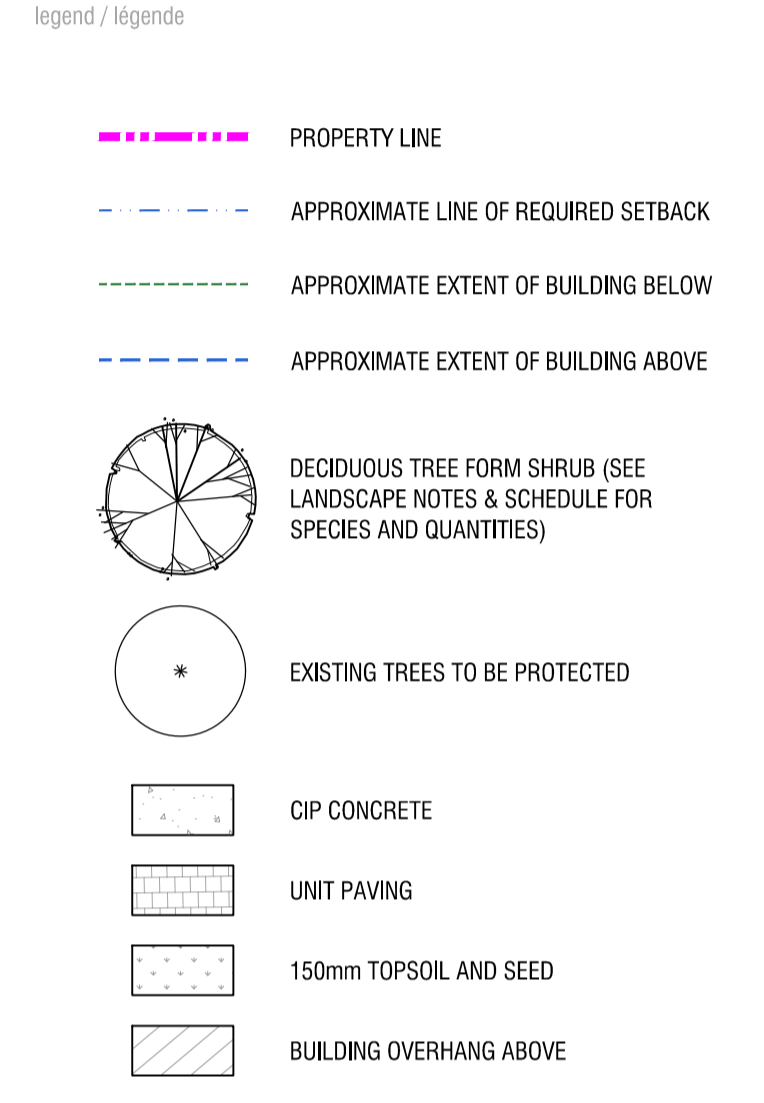

rev'n	description / la description	yyyy/mm/dd
05	re-issue for Site Plan Control	2026/05/26
04	re-issue for coordination	2026/02/20
03	re-issue for Site Plan Control	2025/12/01
02	issue for Site Plan Control	2025/10/28
01	issue for Site Plan Control	2025/07/28
00	issue for Client review	2025/06/10

FOTENN Planning + Design
420 O'Connor Street
Ottawa, ON, CANADA K2P 1W4
613.730.5709
fotenn.com

312 Lisgar St.
drawing / dessin

LANDSCAPE PLAN
designed / conçu: ST / DF
drawn / dessiné: ST
reviewed / examiné: DF
date: MAY 2025
project number / No. du projet

drawing number / No. du dessin
L1