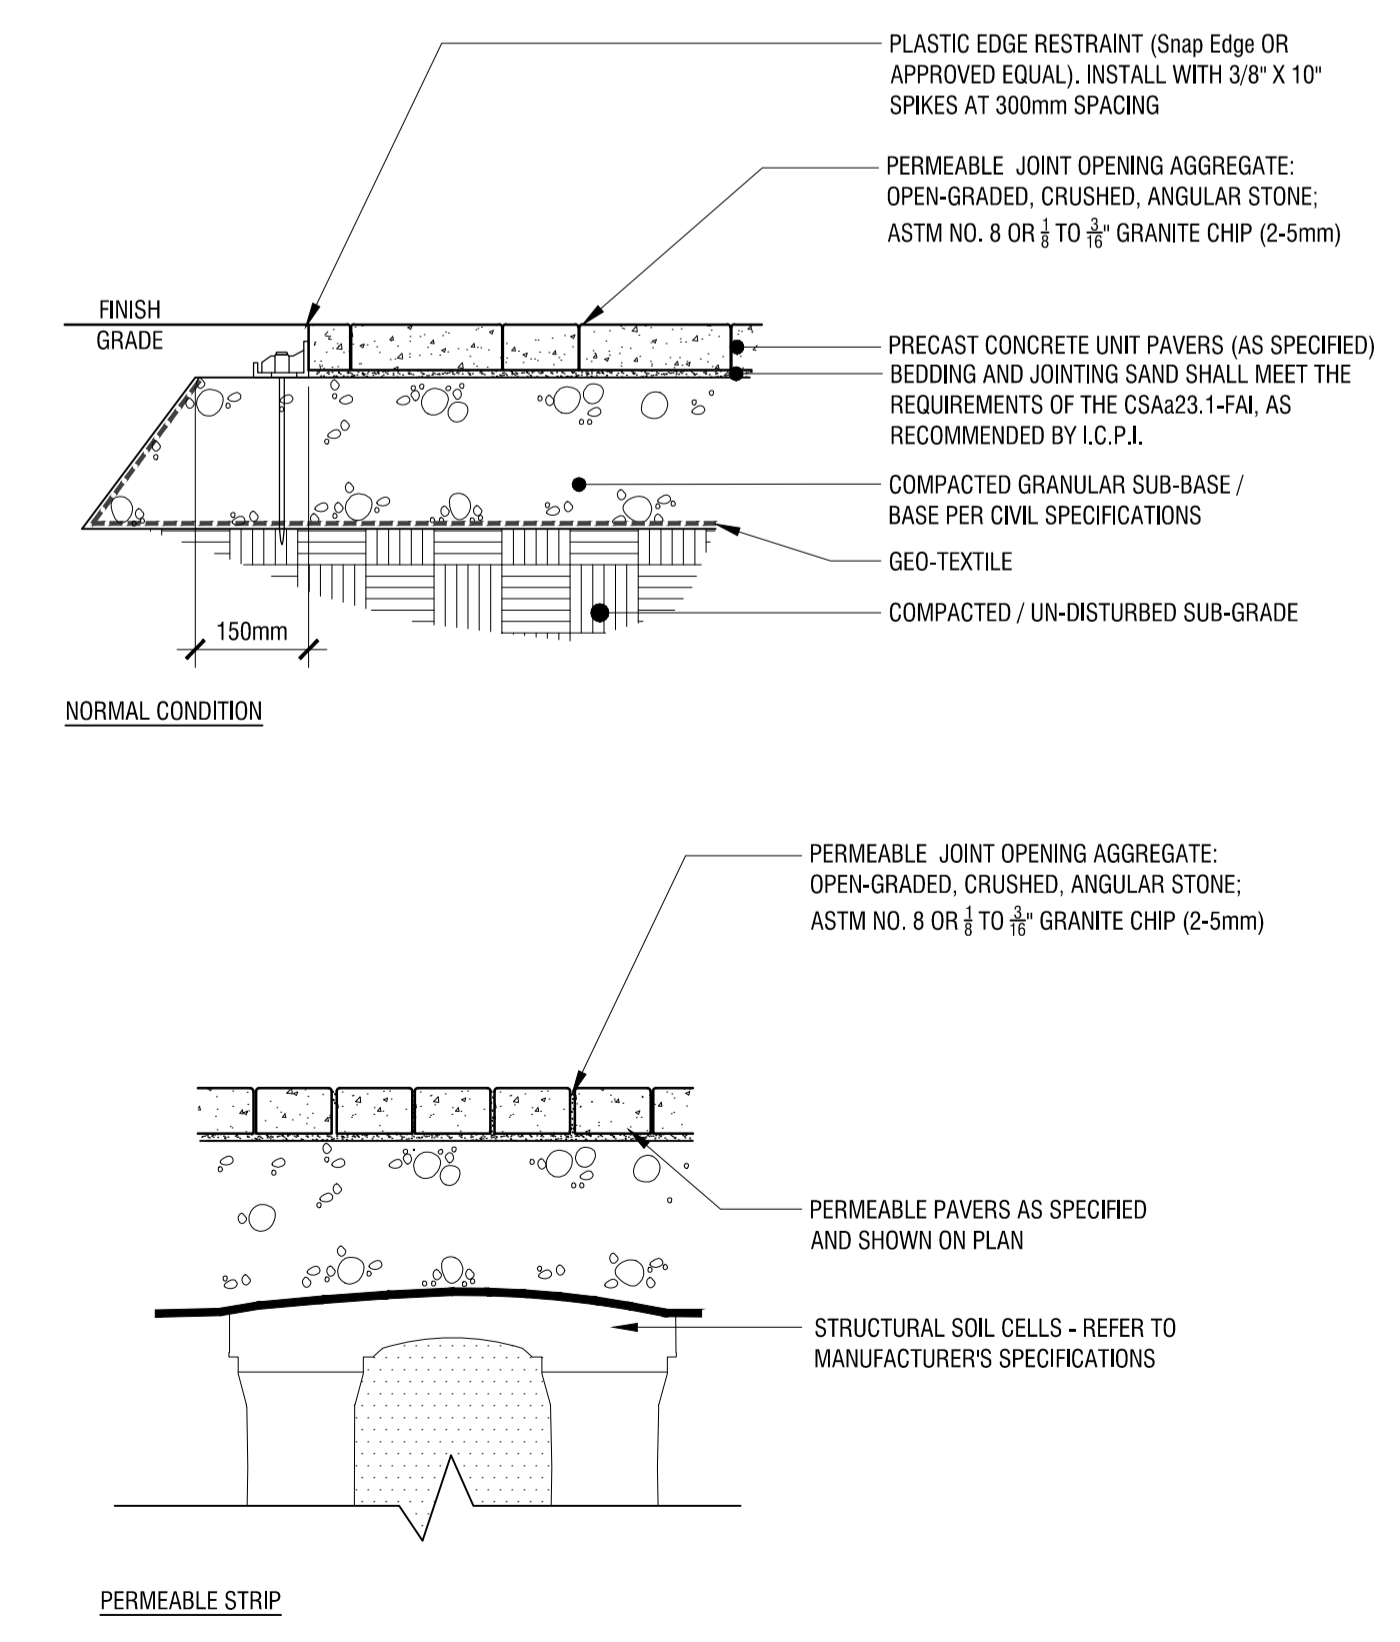

1 LANDSCAPE PLANTING PLAN
L1 1:50

2 CITY OF OTTAWA TREE PROTECTION DETAIL
L1 NTS