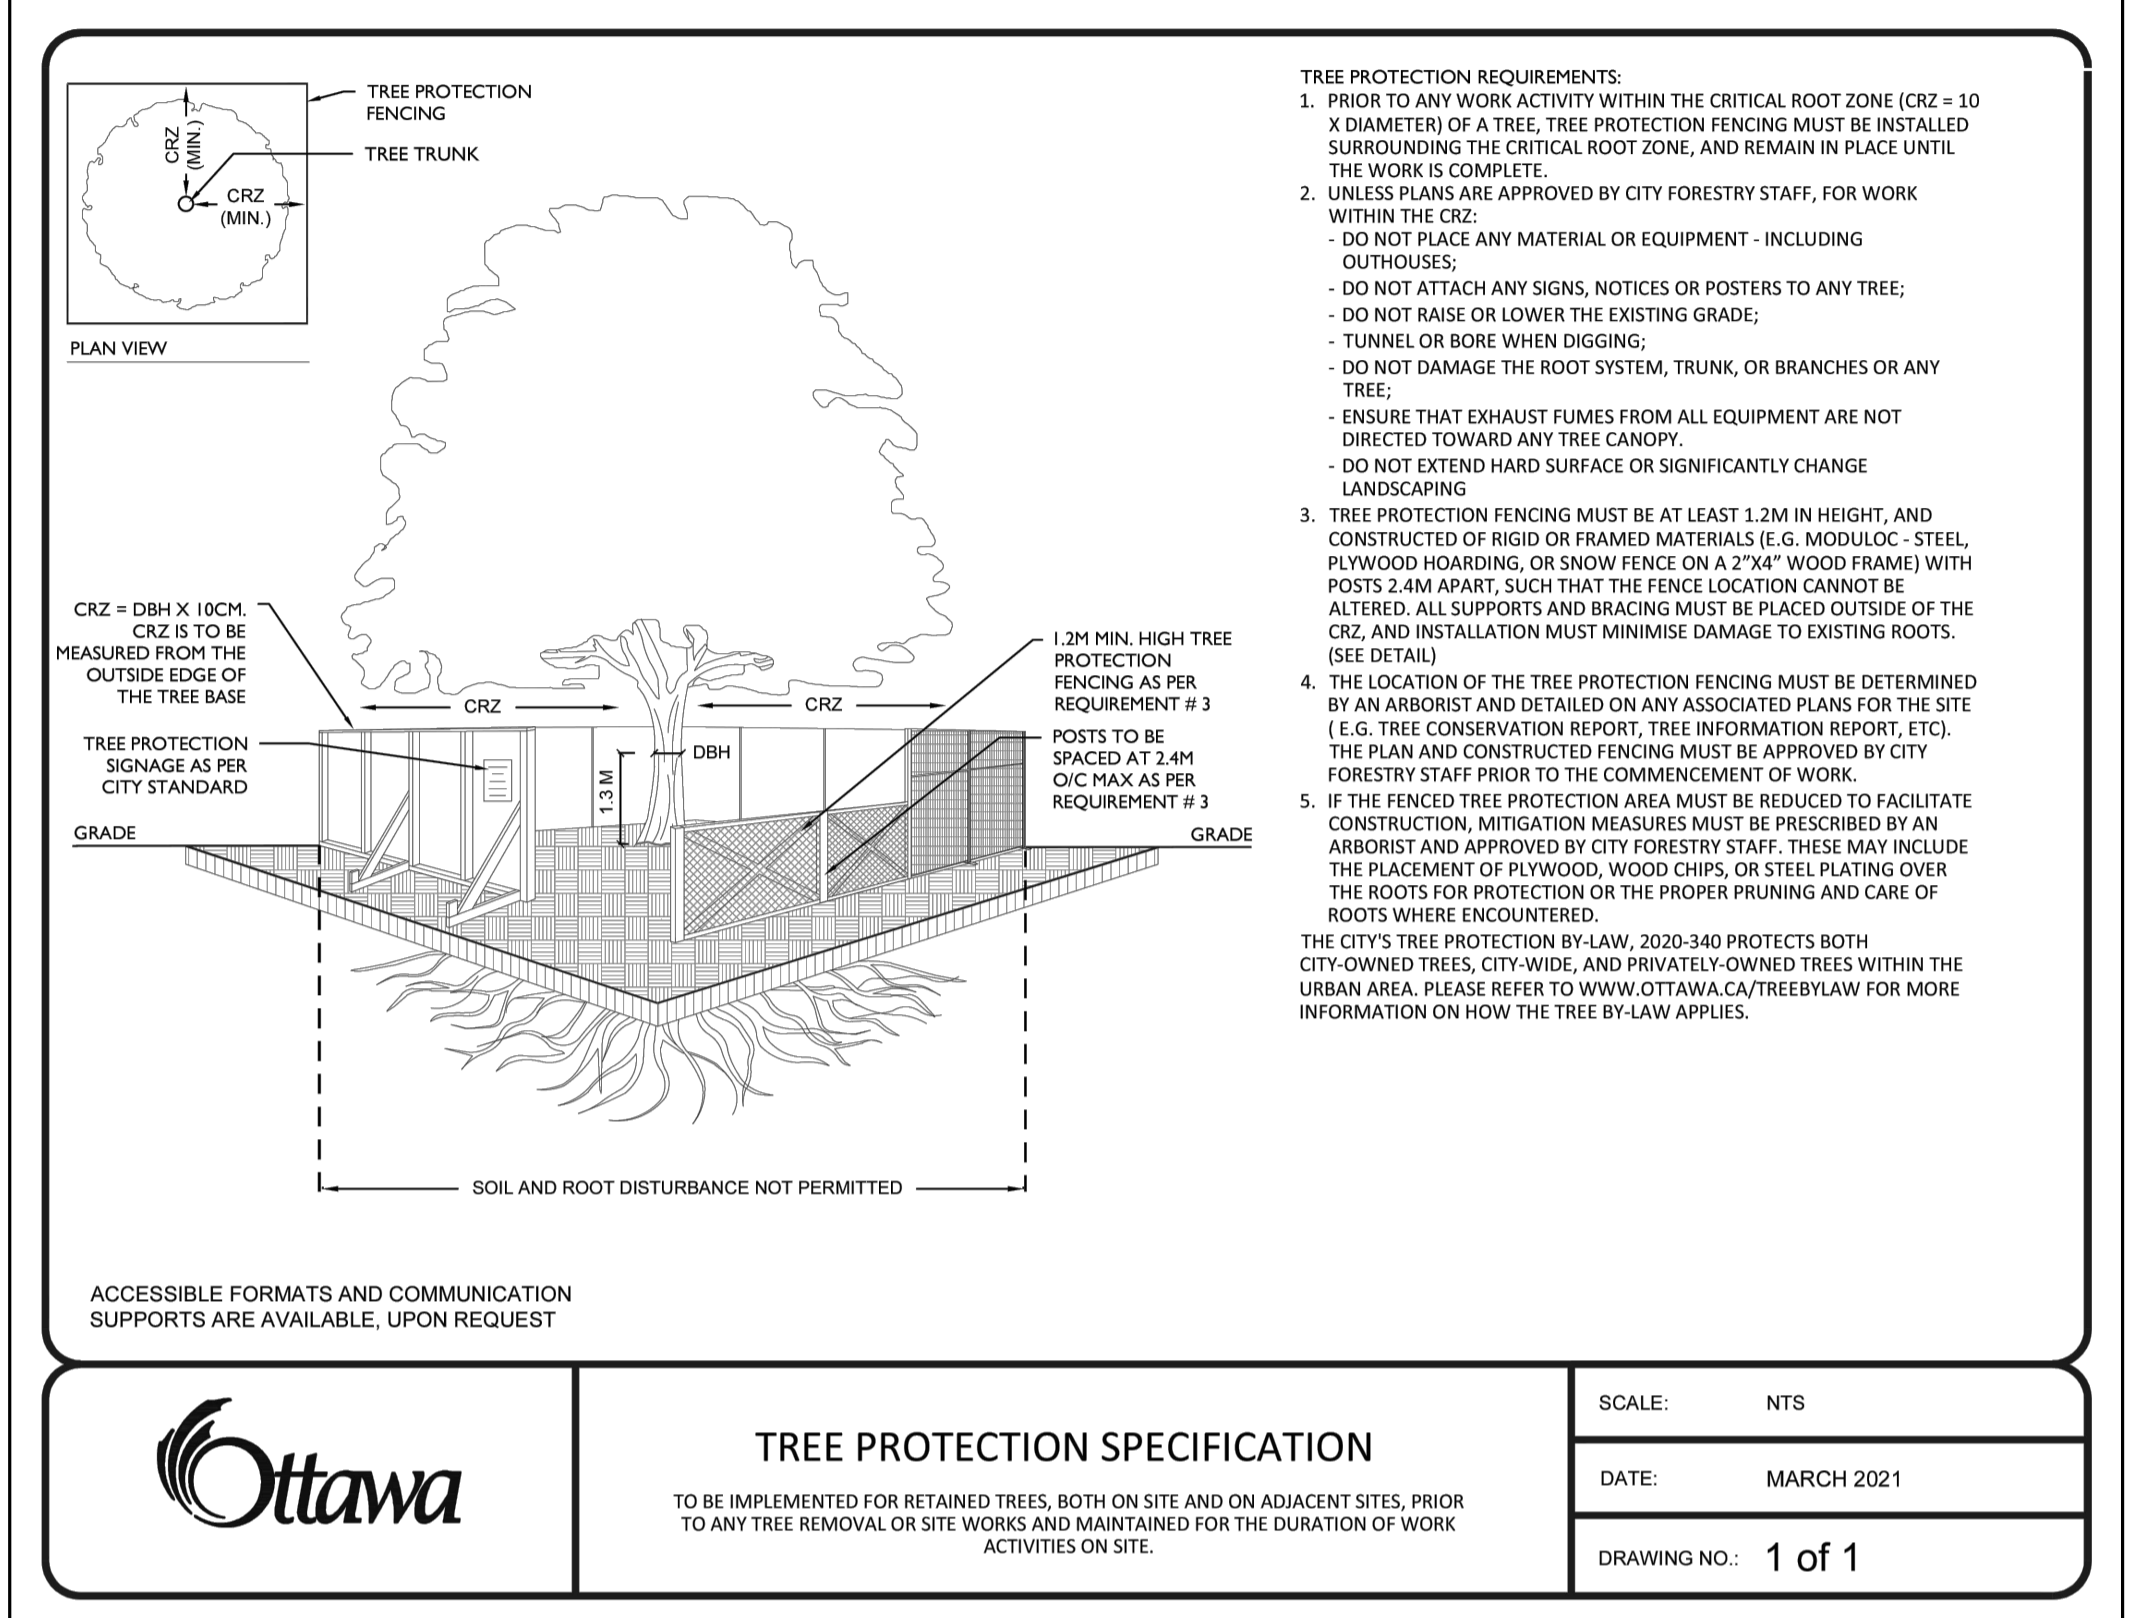

PLANTING SCHEDULE					
KEY	QTY.	BOTANICAL NAME	COMMON NAME	SIZE / CONDITION / SPACING	NATIVE SPECIES
DECIDUOUS TREES					
CA	1	Cornus alternifolia	Pagoda Dogwood	60mm cal. / W.B., (tree form, specimen)	Yes
SHRUBS / GRASSES / PERENNIALS					
Ms	8	Matteuccia struthiopteris	ostrich Fern	#1 Pot / 45cm o.c.	Yes