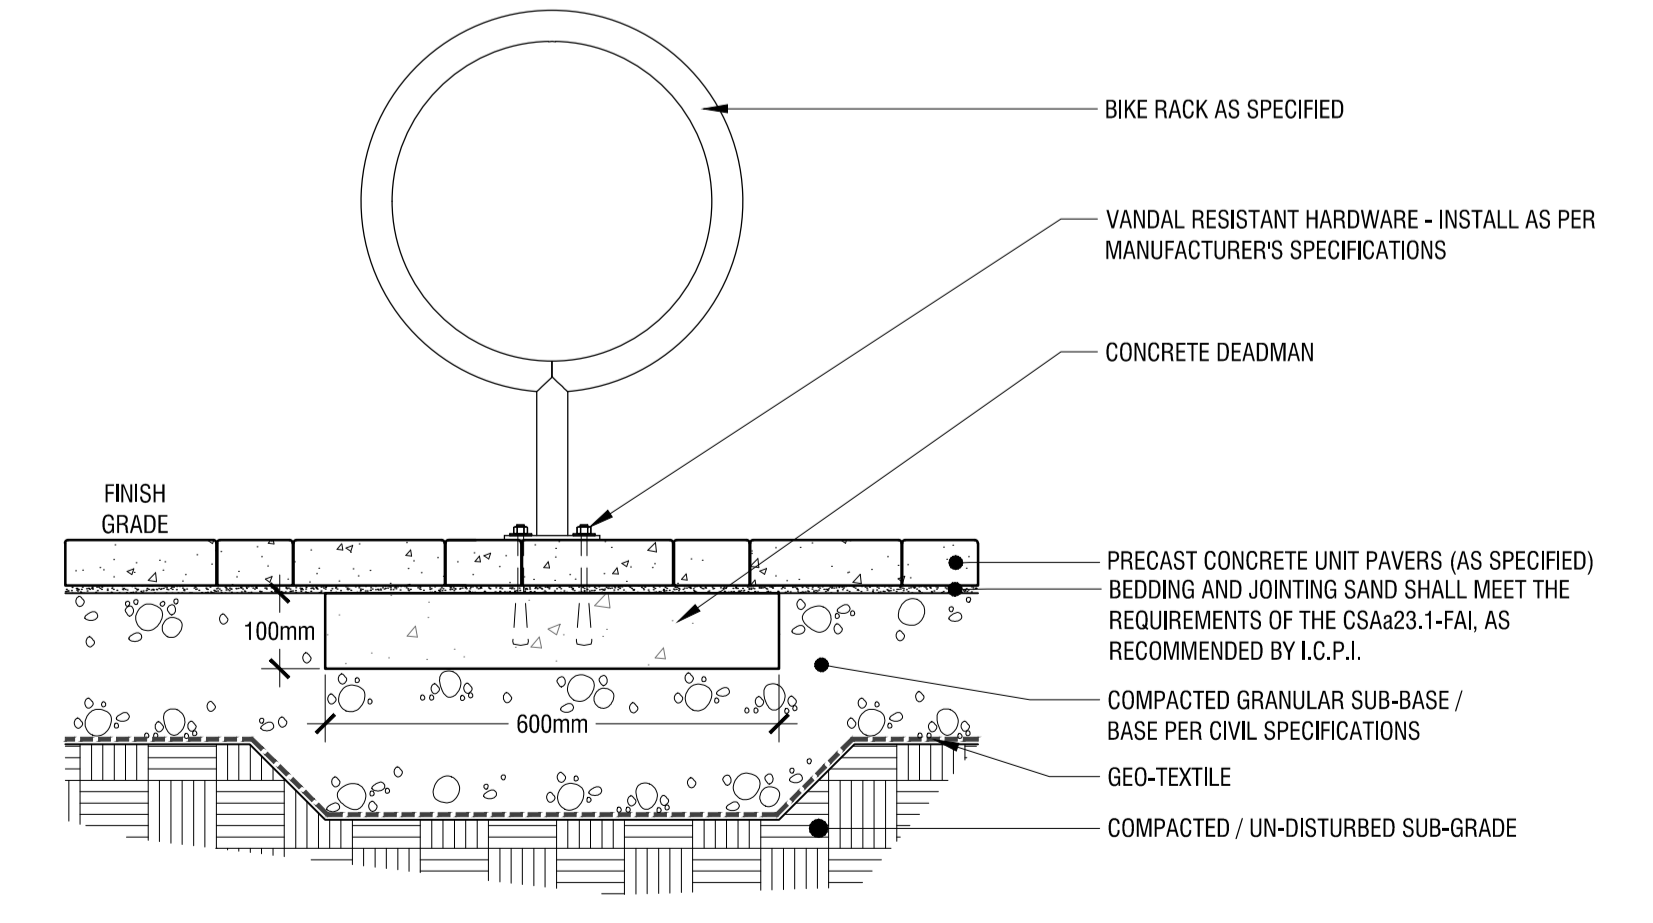

3 CONCRETE UNIT PAVERS
L1 NTS

4 RAISED SEAT-WALL PLANTER
L1 NTS

5 PERENNIAL PLANTING
L1 NTS

6 BICYCLE RACK
L1 NTS

Copyright Reserved
The Copyrights to all designs and drawings are the property of Fotenn Consultants Inc. Unauthorized reproduction or use is forbidden. DO NOT SCALE DRAWING.
Copyright réservés
Les droits d'auteur à tous les modèles et dessins sont la propriété de Fotenn Consultants Inc. Reproduction ou utilisation non autorisée est interdite. NE PAS L'ÉCHELLE DE DESSIN.