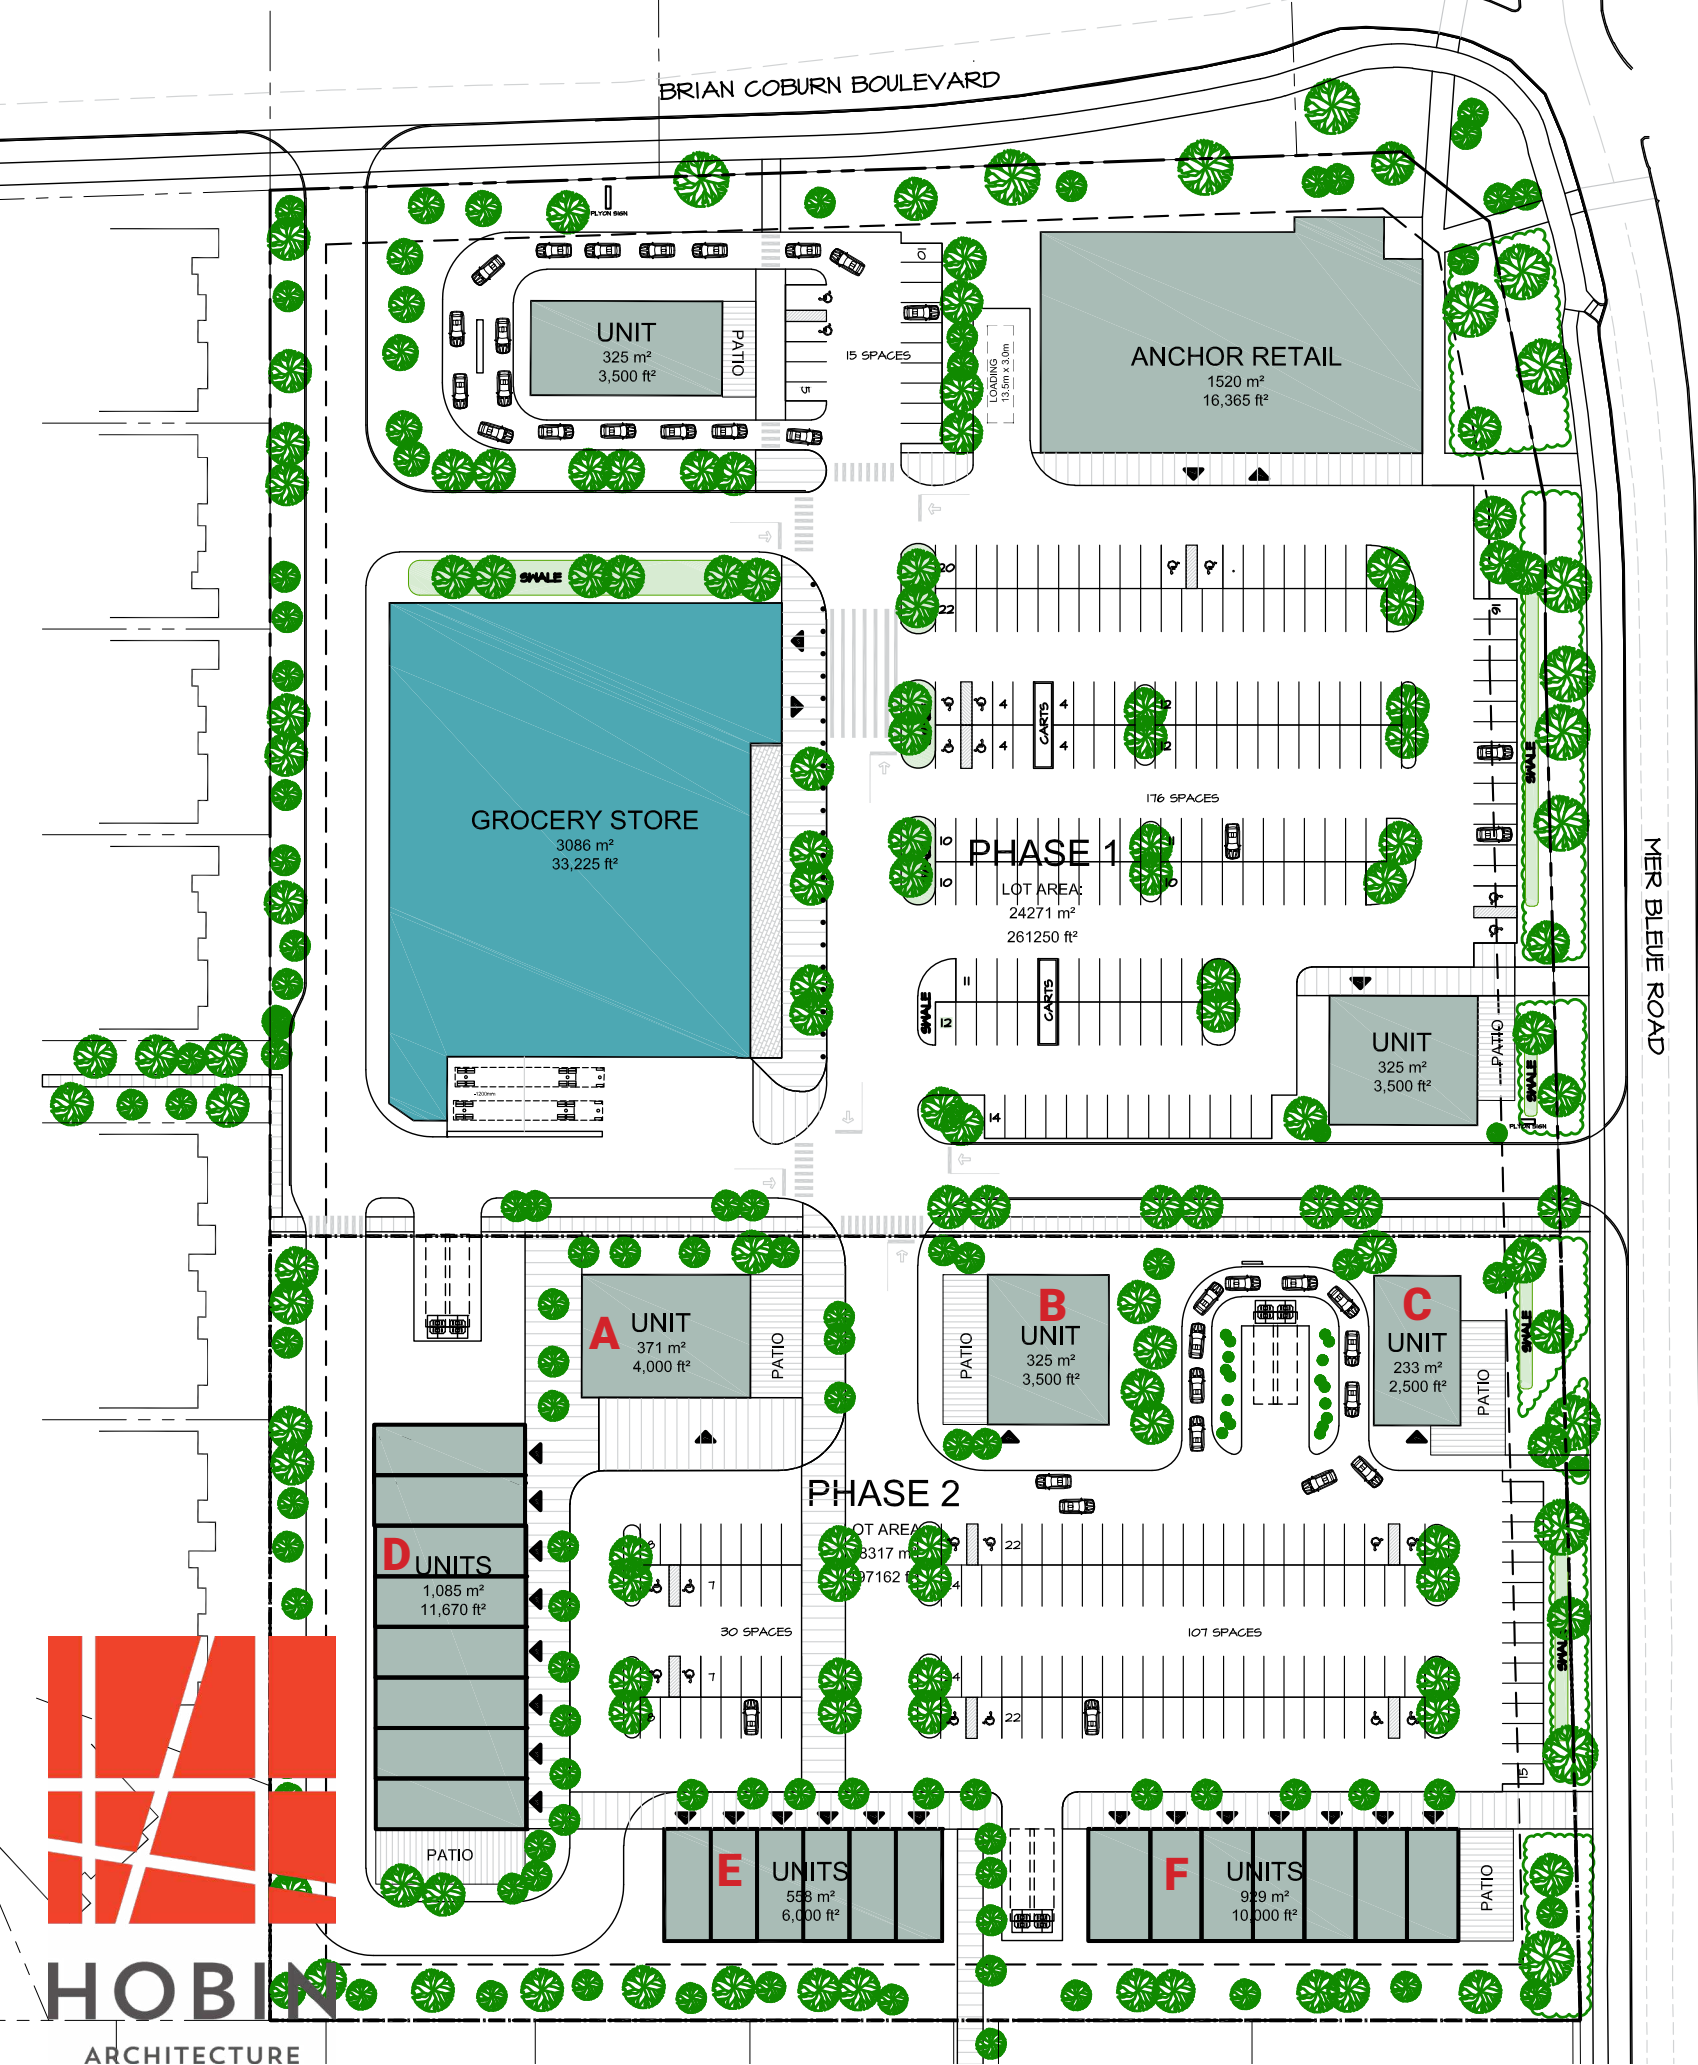

HOBIN
ARCHITECTURE

Mer Bleue | Trailsedge Concept Elevations | June 18, 2025

HOBIN
ARCHITECTURE

HOBIN
ARCHITECTURE

HOBIN
ARCHITECTURE

RETAIL A

HOBIN
ARCHITECTURE

RETAIL B

HOBIN
ARCHITECTURE

RETAIL C

HOBIN
ARCHITECTURE

RETAIL D

Crumb and Pickle

HOBIN
ARCHITECTURE

RETAIL E

HOBIN
ARCHITECTURE