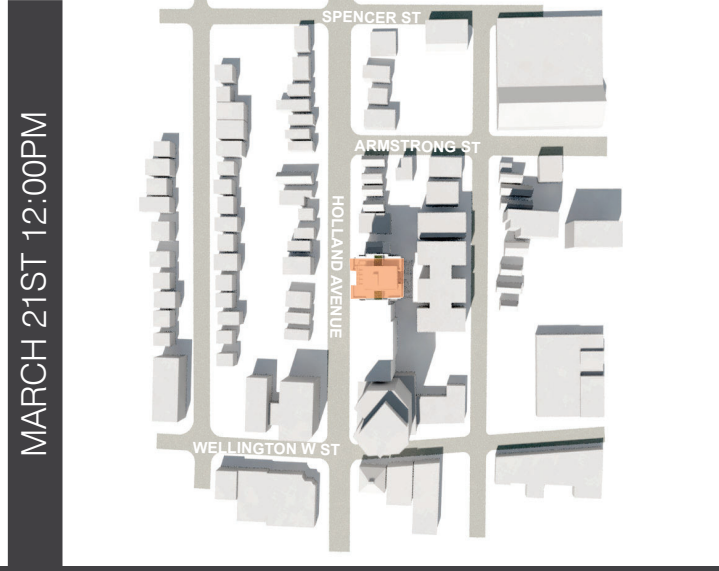

9 STOREY SHADOW STUDY

HOLLAND STREET APARTMENTS
91-93 Holland Ave
Ottawa

chmielarchitects

200 - 109 Bank Street
Ottawa ON K1P 5N5
t (613) 234-3585
f (613) 234-6224

.4 SHADOW ANALYSIS

SHADOW ANALYSIS

91-93 Holland Avenue | 03-04-2025 | City of Ottawa Design Brief

SHADOW ANALYSIS

91-93 Holland Avenue | 03-04-2025 | City of Ottawa Design Brief

DECEMBER 21ST 10:00AM

DECEMBER 21ST 12:00PM

DECEMBER 21ST 2:00PM

DECEMBER 21ST 4:00PM

SHADOW ANALISYS

91-93 Holland Avenue | 03-04-2025 | City of Ottawa Design Brief