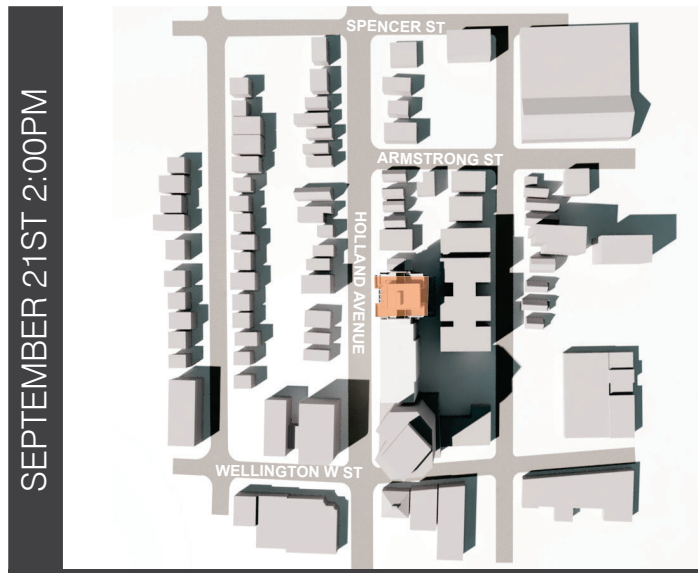

9 STOREY SHADOW STUDY

HOLLAND STREET APARTMENTS
91-93 Holland Ave
Ottawa

chmielarchitects

200 - 109 Bank Street
Ottawa ON K1P 5N5
t (613) 234-3585
f (613) 234-6224

.4 SHADOW ANALYSIS

SHADOW ANALYSIS

91-93 Holland Avenue | 03-04-2025 | City of Ottawa Design Brief

SHADOW ANALYSIS

91-93 Holland Avenue | 03-04-2025 | City of Ottawa Design Brief

DECEMBER 21ST 10:00AM

DECEMBER 21ST 12:00PM

DECEMBER 21ST 2:00PM

DECEMBER 21ST 4:00PM

SHADOW ANALISYS

91-93 Holland Avenue | 03-04-2025 | City of Ottawa Design Brief