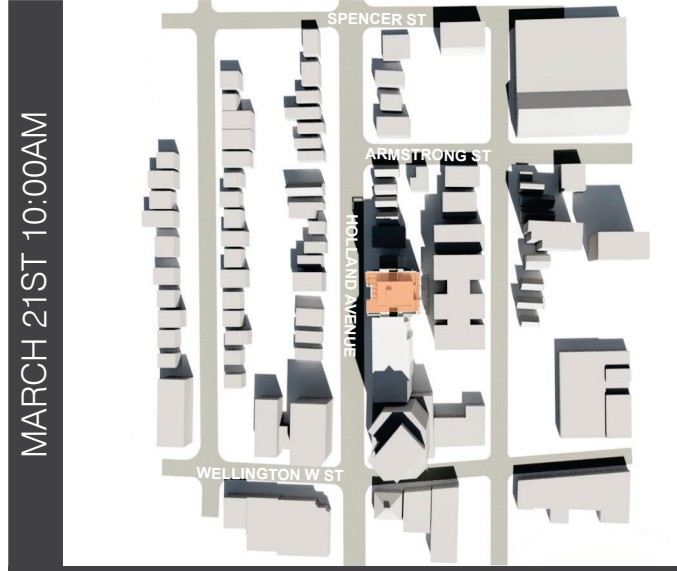

9 STOREY SHADOW STUDY

HOLLAND STREET APARTMENTS
91-93 Holland Ave
Ottawa

chmielarchitects

200 - 109 Bank Street
Ottawa ON K1P 5N5
t (613) 234-3585
f (613) 234-6224

.4 SHADOW ANALYSIS

SHADOW ANALYSIS

91-93 Holland Avenue | 03-04-2025 | City of Ottawa Design Brief

SHADOW ANALYSIS

91-93 Holland Avenue | 03-04-2025 | City of Ottawa Design Brief

DECEMBER 21ST 10:00AM

DECEMBER 21ST 12:00PM

DECEMBER 21ST 2:00PM

DECEMBER 21ST 4:00PM

SHADOW ANALISYS

91-93 Holland Avenue | 03-04-2025 | City of Ottawa Design Brief