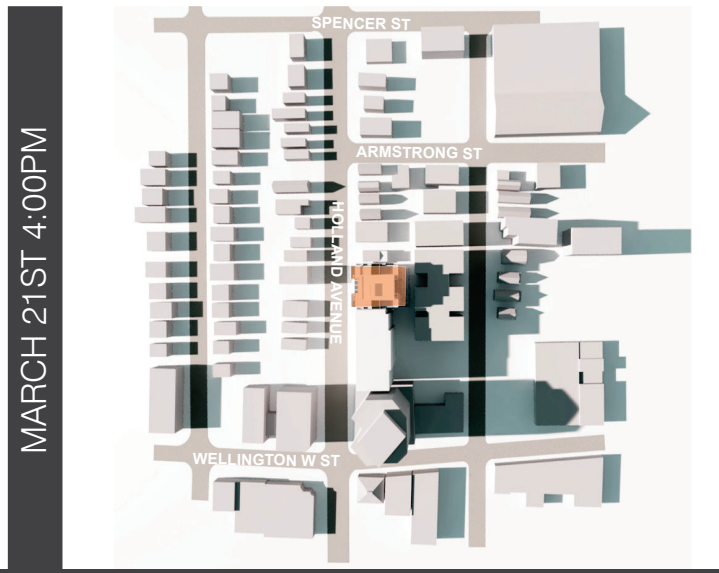

9 STOREY SHADOW STUDY

HOLLAND STREET APARTMENTS
91-93 Holland Ave
Ottawa

chmielarchitects

200 - 109 Bank Street
Ottawa ON K1P 5N5
t (613) 234-3585
f (613) 234-6224

.4 SHADOW ANALYSIS

SHADOW ANALYSIS

91-93 Holland Avenue | 03-04-2025 | City of Ottawa Design Brief

SHADOW ANALYSIS

91-93 Holland Avenue | 03-04-2025 | City of Ottawa Design Brief

DECEMBER 21ST 10:00AM

DECEMBER 21ST 12:00PM

DECEMBER 21ST 2:00PM

DECEMBER 21ST 4:00PM

SHADOW ANALISYS

91-93 Holland Avenue | 03-04-2025 | City of Ottawa Design Brief