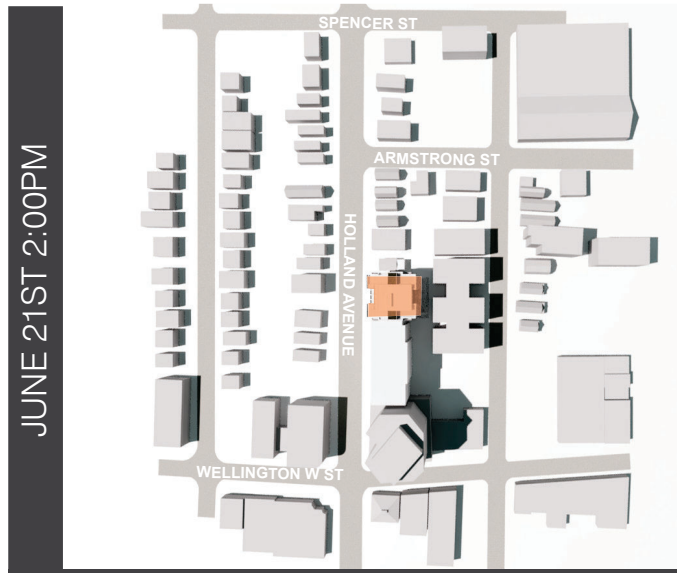

9 STOREY SHADOW STUDY

HOLLAND STREET APARTMENTS
91-93 Holland Ave
Ottawa

chmielarchitects

200 - 109 Bank Street
Ottawa ON K1P 5N5
t (613) 234-3585
f (613) 234-6224

.4 SHADOW ANALYSIS

SHADOW ANALYSIS

91-93 Holland Avenue | 03-04-2025 | City of Ottawa Design Brief

SHADOW ANALYSIS

91-93 Holland Avenue | 03-04-2025 | City of Ottawa Design Brief

DECEMBER 21ST 10:00AM

DECEMBER 21ST 12:00PM

DECEMBER 21ST 2:00PM

DECEMBER 21ST 4:00PM

SHADOW ANALISYS

91-93 Holland Avenue | 03-04-2025 | City of Ottawa Design Brief