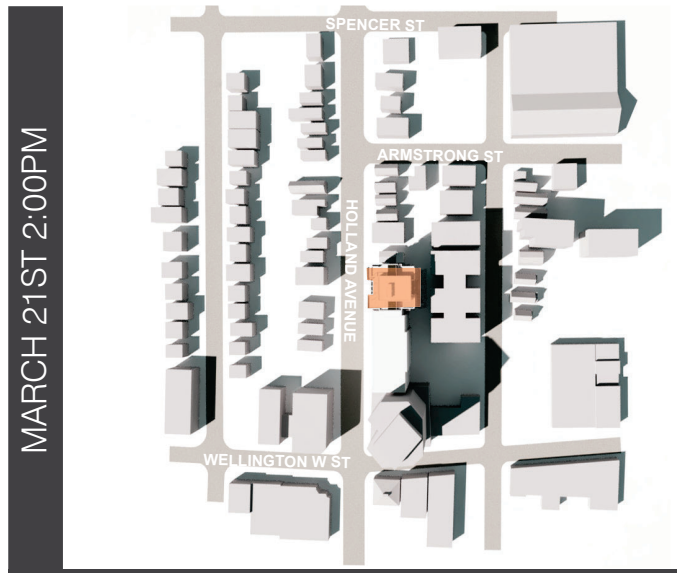

9 STOREY SHADOW STUDY

HOLLAND STREET APARTMENTS
91-93 Holland Ave
Ottawa

chmielarchitects

200 - 109 Bank Street
Ottawa ON K1P 5N5
t (613) 234-3585
f (613) 234-6224

.4 SHADOW ANALYSIS

SHADOW ANALYSIS

91-93 Holland Avenue | 03-04-2025 | City of Ottawa Design Brief

SHADOW ANALYSIS

91-93 Holland Avenue | 03-04-2025 | City of Ottawa Design Brief

DECEMBER 21ST 10:00AM

DECEMBER 21ST 12:00PM

DECEMBER 21ST 2:00PM

DECEMBER 21ST 4:00PM

SHADOW ANALISYS

91-93 Holland Avenue | 03-04-2025 | City of Ottawa Design Brief