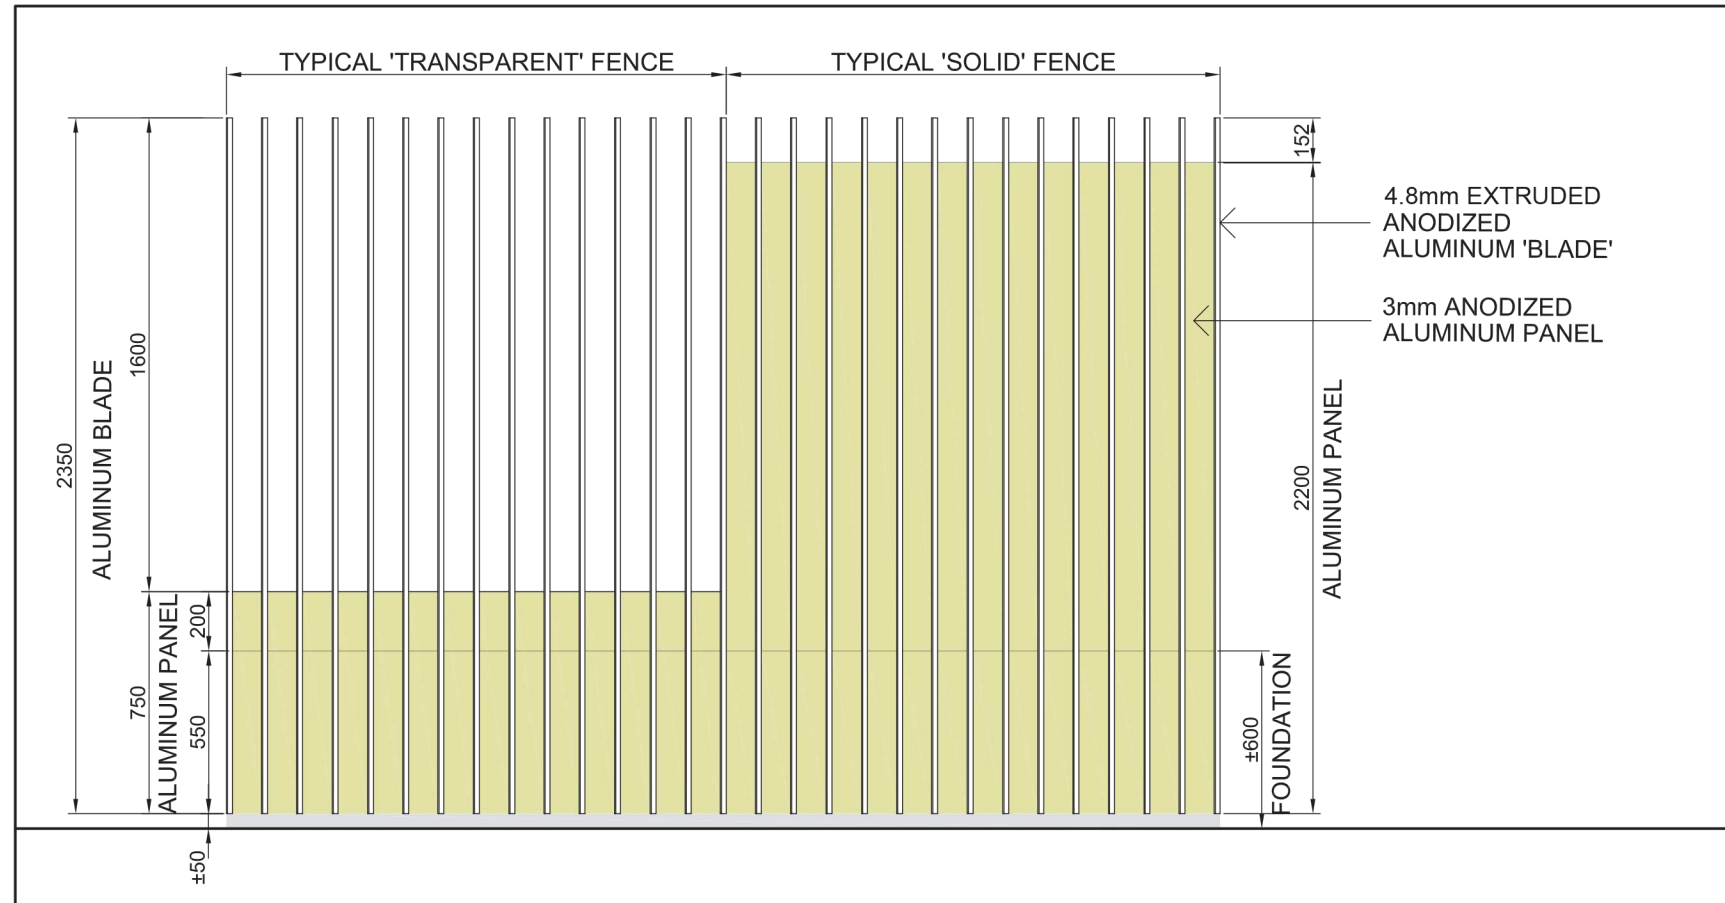

NEW EMBASSY AND CONSULATE OF THE STATE OF QATAR OTTAWA, CANADA

PERIMETER FENCE DESIGN

AUGUST 08, 2023

2 TYPICAL ELEVATION
A1 1:25

1 TYPICAL PLAN
A1 1:25

3 TYP. SECTION
A1 1:25