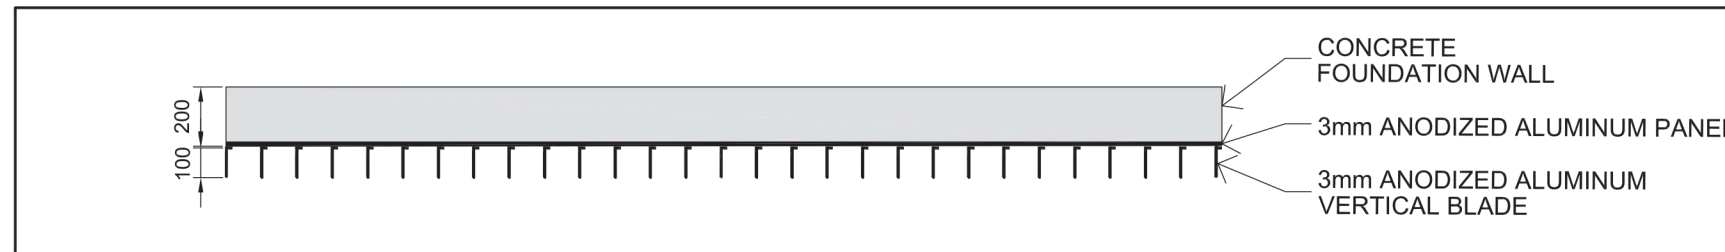

NEW EMBASSY AND CONSULATE OF THE STATE OF QATAR OTTAWA, CANADA

PERIMETER FENCE DESIGN

AUGUST 08, 2023

2 TYPICAL ELEVATION
A1 1:25

1 TYPICAL PLAN
A1 1:25

3 TYP. SECTION
A1 1:25