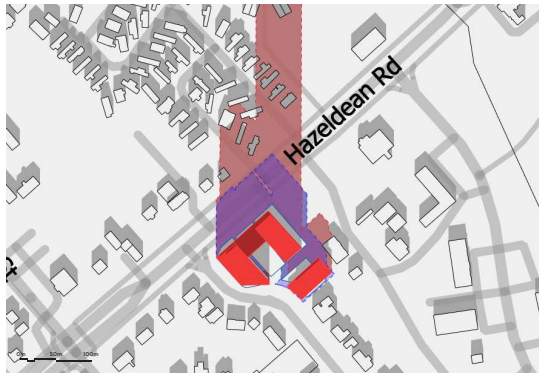

December 21, 12pm