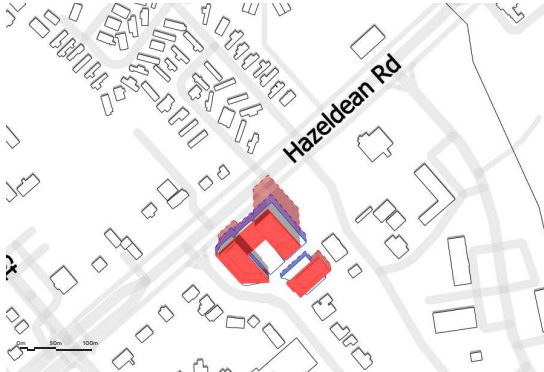

June 21, 1pm