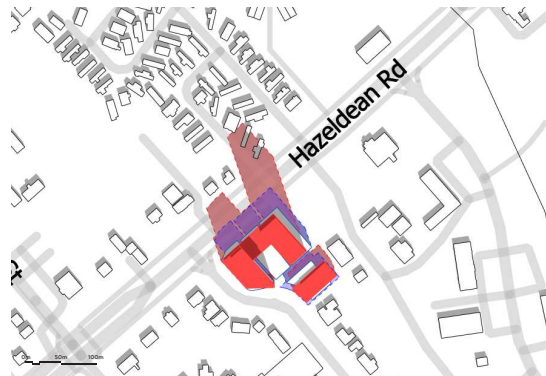

September 21, 12pm