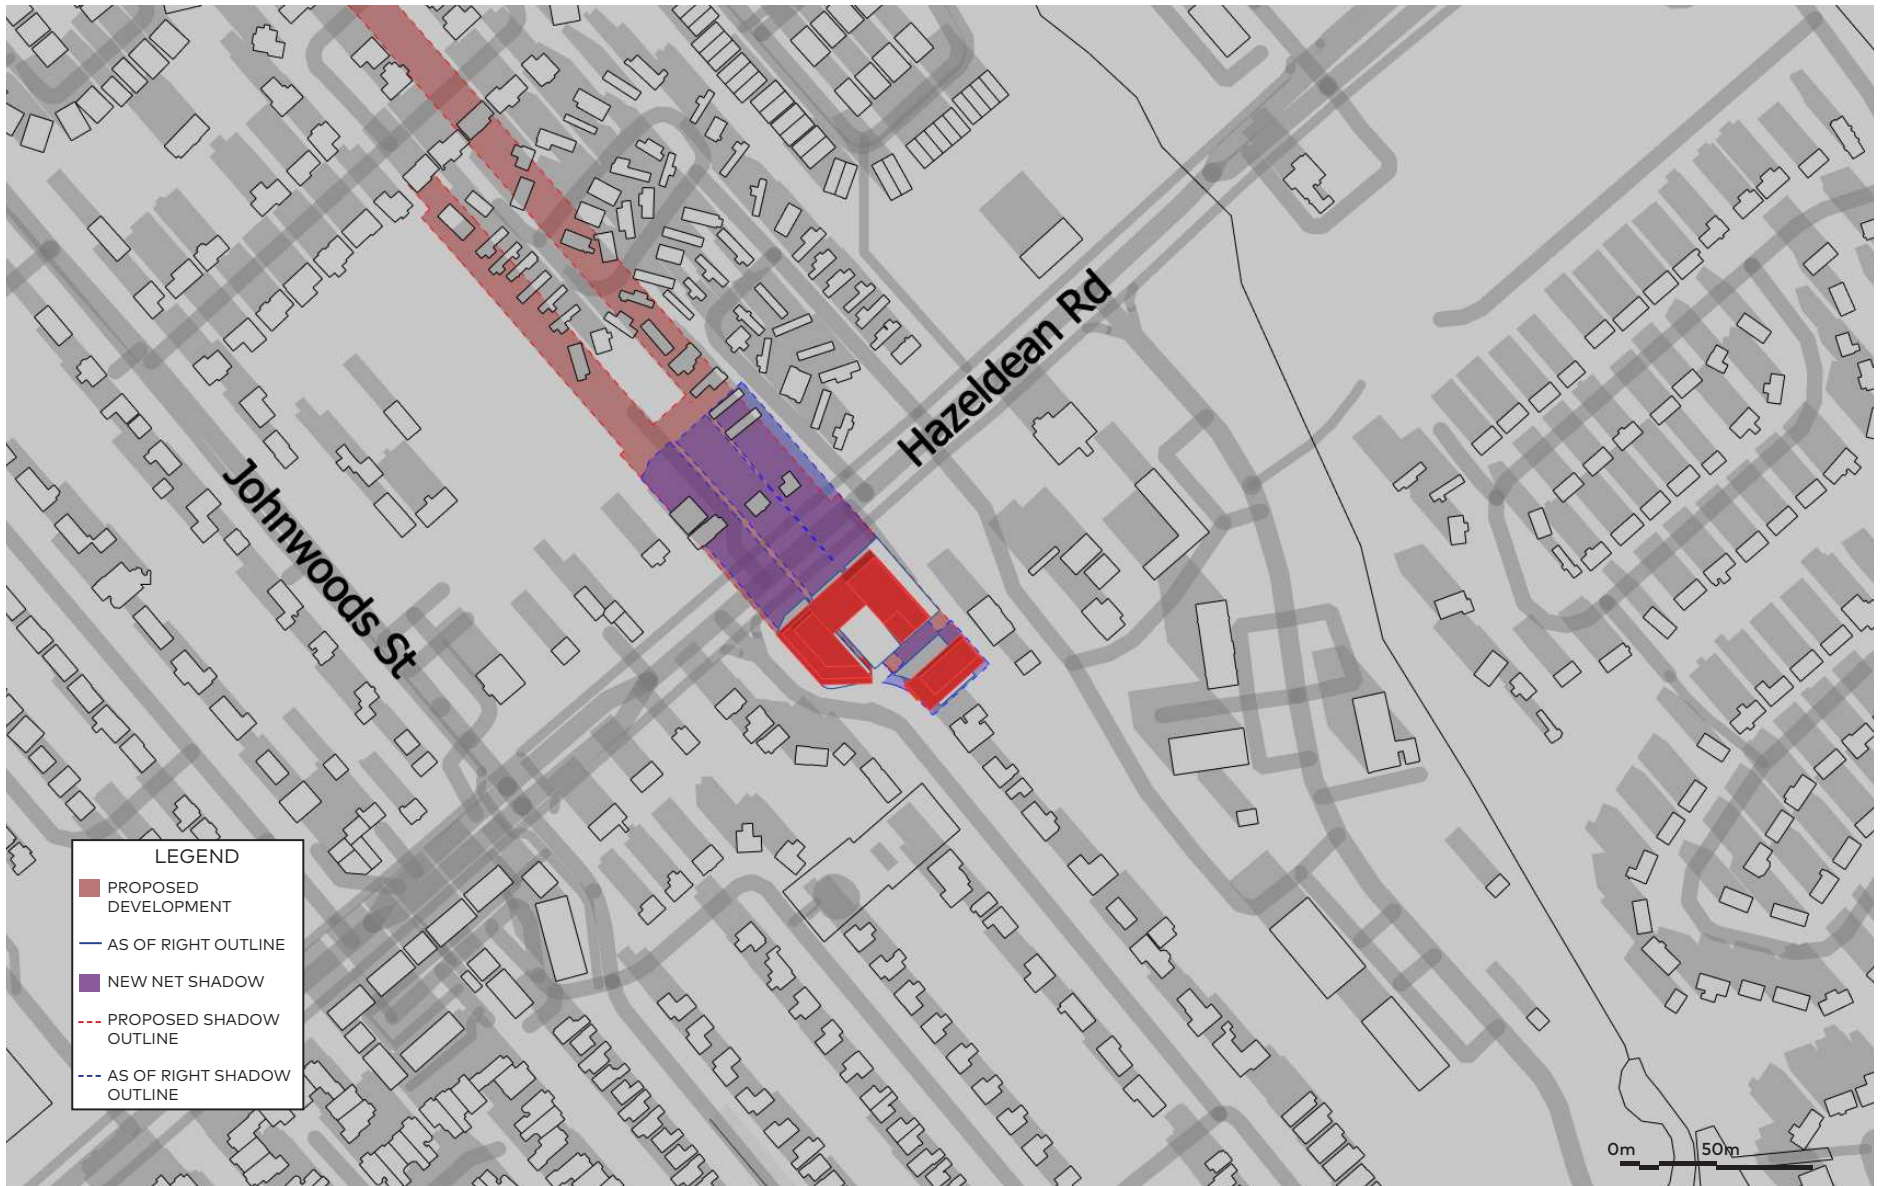

June 21, 6pm

June 21, 9am

June 21, 12pm

June 21, 4pm

September 21, 9am

September 21, 12pm

September 21, 4pm

December 21, 9am

December 21, 12pm

December 21, 4:22pm

LEGEND	
<span style="color: red;">■</span>	PROPOSED DEVELOPMENT
<span style="color: blue;">—</span>	AS OF RIGHT OUTLINE
<span style="color: purple;">■</span>	NEW NET SHADOW
<span style="color: red;">- - -</span>	PROPOSED SHADOW OUTLINE
<span style="color: blue;">- - -</span>	AS OF RIGHT SHADOW OUTLINE

June 21, 3pm

LEGEND	
<span style="color: red;">■</span>	PROPOSED DEVELOPMENT
<span style="color: blue;">—</span>	AS OF RIGHT OUTLINE
<span style="color: purple;">■</span>	NEW NET SHADOW
<span style="color: red;">- - -</span>	PROPOSED SHADOW OUTLINE
<span style="color: blue;">- - -</span>	AS OF RIGHT SHADOW OUTLINE

June 21, 4pm

June 21, 5pm

June 21, 6pm

June 21, 7pm

June 21, 8pm

June 21, 8:55pm

**LEGEND**

- PROPOSED DEVELOPMENT
- AS OF RIGHT OUTLINE
- NEW NET SHADOW
- PROPOSED SHADOW OUTLINE
- AS OF RIGHT SHADOW OUTLINE