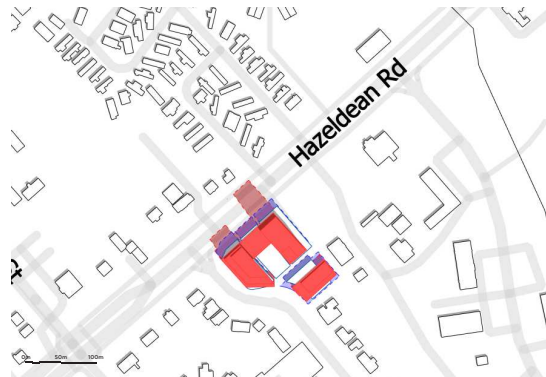

June 21, 12pm