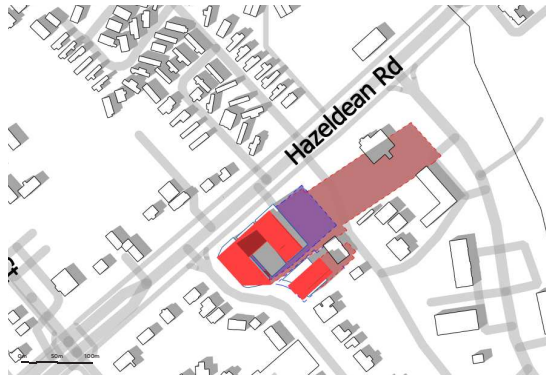

September 21, 4pm