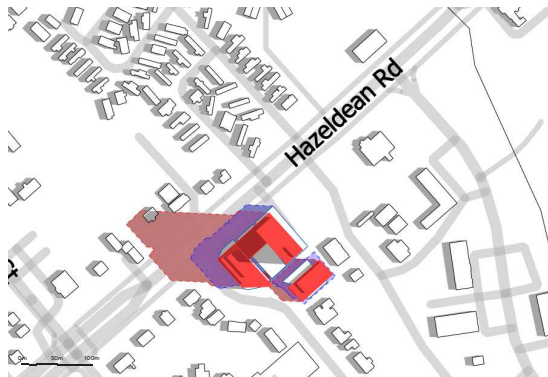

June 21, 9am