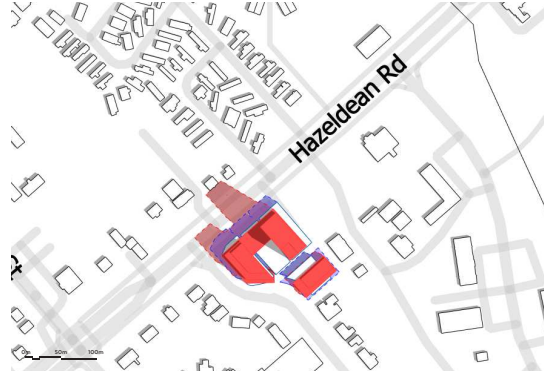

June 21, 11am