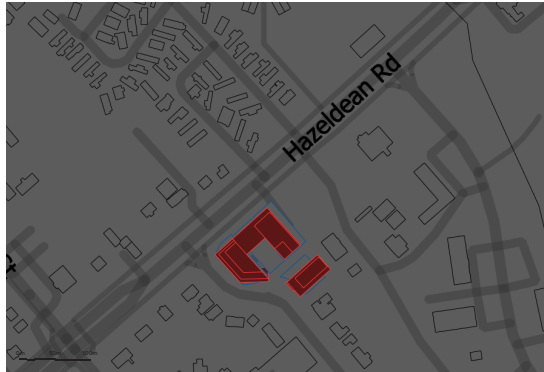

June 21, 5:15am