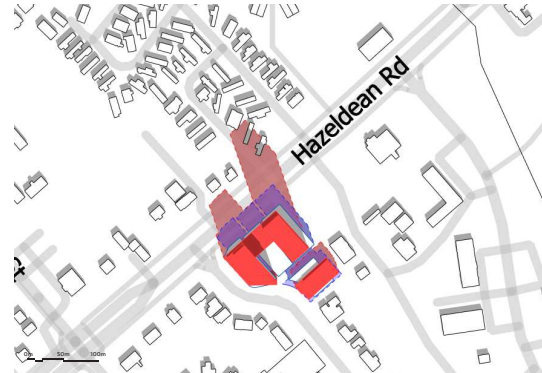

September 21, 12pm