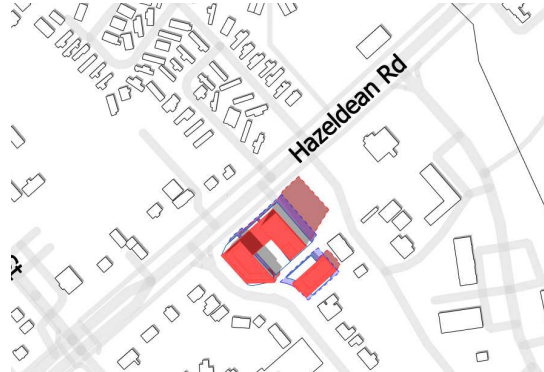

June 21, 3pm

LEGEND	
<span style="color: red;">■</span>	PROPOSED DEVELOPMENT
<span style="color: blue;">—</span>	AS OF RIGHT OUTLINE
<span style="color: purple;">■</span>	NEW NET SHADOW
<span style="color: red;">- - -</span>	PROPOSED SHADOW OUTLINE
<span style="color: blue;">- - -</span>	AS OF RIGHT SHADOW OUTLINE