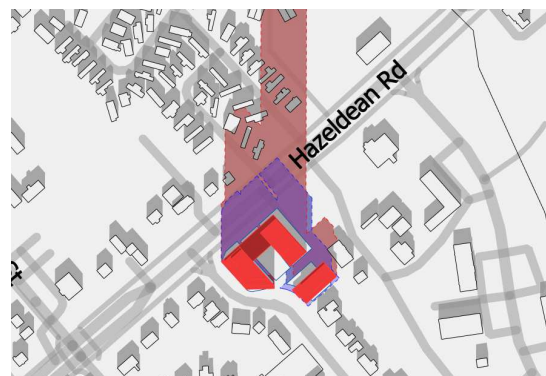

December 21, 12pm

December 21, 4:22pm

LEGEND	
<span style="color: red;">■</span>	PROPOSED DEVELOPMENT
<span style="color: blue;">—</span>	AS OF RIGHT OUTLINE
<span style="color: purple;">■</span>	NEW NET SHADOW
<span style="color: red;">- - -</span>	PROPOSED SHADOW OUTLINE
<span style="color: blue;">- - -</span>	AS OF RIGHT SHADOW OUTLINE