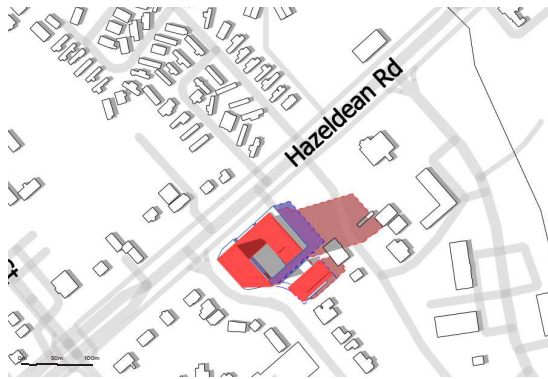

June 21, 4pm