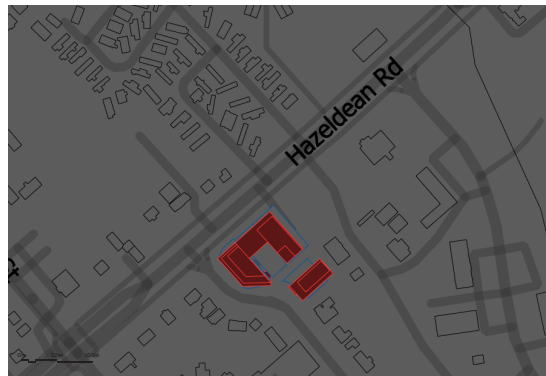

September 21, 4pm

September 21, 5pm

September 21, 6pm

September 21, 7:01pm

LEGEND	
<span style="color: red;">■</span>	PROPOSED DEVELOPMENT
<span style="color: blue;">—</span>	AS OF RIGHT OUTLINE
<span style="color: purple;">■</span>	NEW NET SHADOW
<span style="color: red;">- - -</span>	PROPOSED SHADOW OUTLINE
<span style="color: blue;">- - -</span>	AS OF RIGHT SHADOW OUTLINE