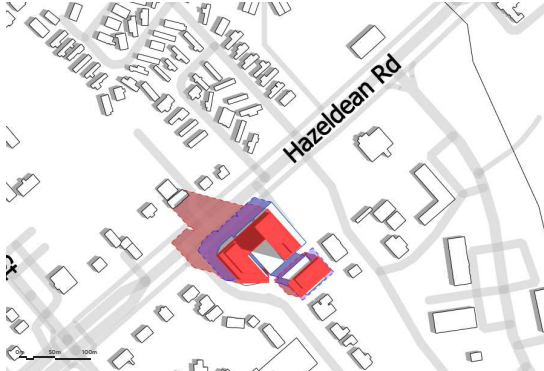

June 21, 10am