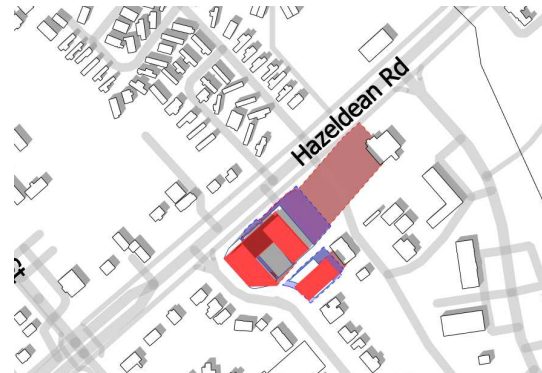

September 21, 3pm

LEGEND	
<span style="color: red;">■</span>	PROPOSED DEVELOPMENT
<span style="color: blue;">—</span>	AS OF RIGHT OUTLINE
<span style="color: purple;">■</span>	NEW NET SHADOW
<span style="color: red;">- - -</span>	PROPOSED SHADOW OUTLINE
<span style="color: blue;">- - -</span>	AS OF RIGHT SHADOW OUTLINE