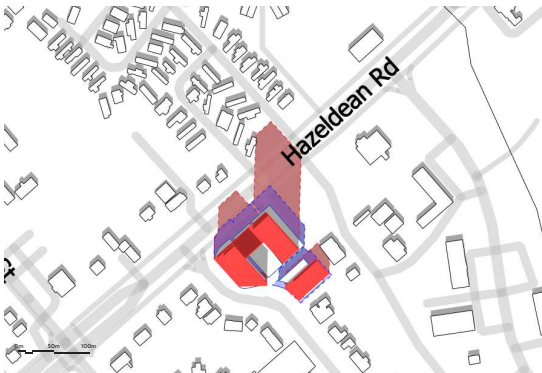

September 21, 1pm