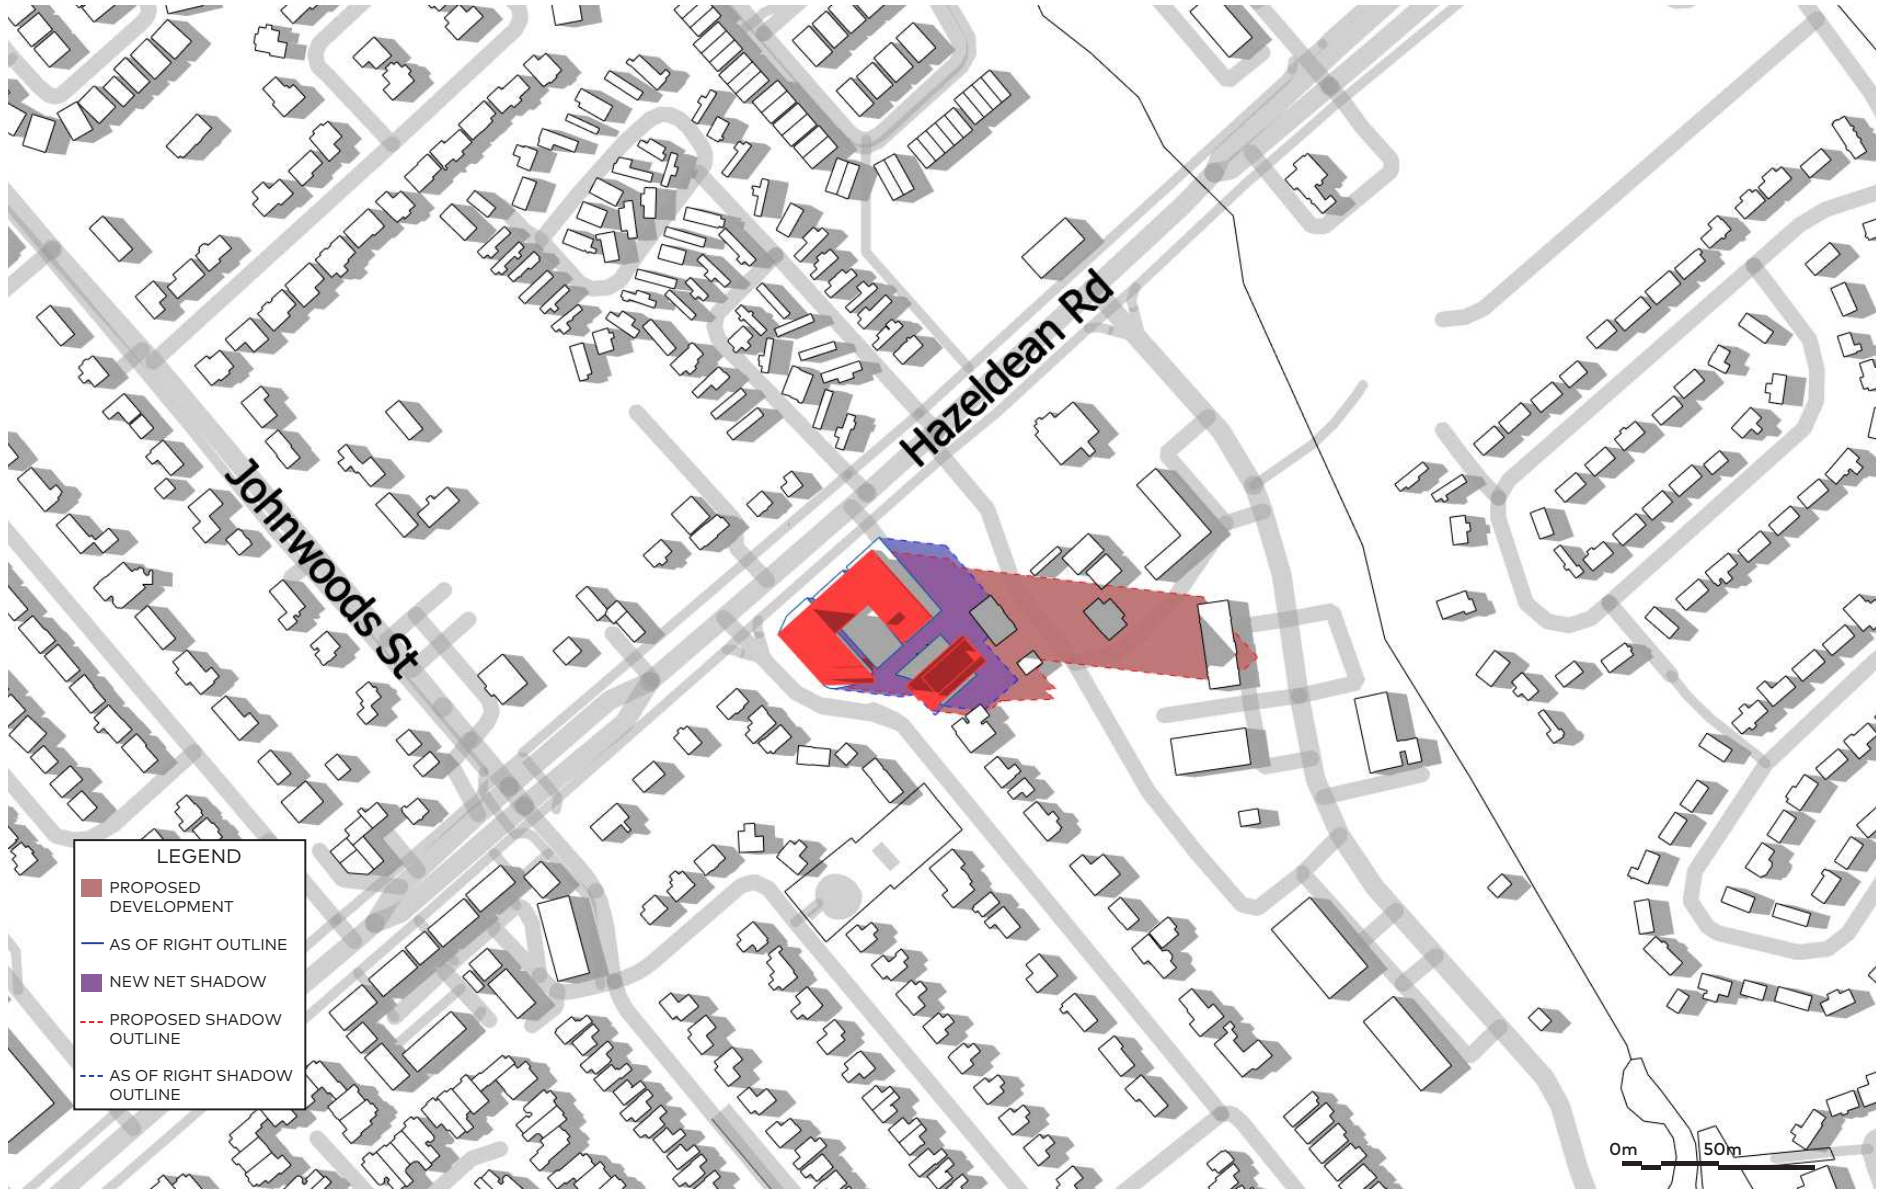

June 21, 6pm