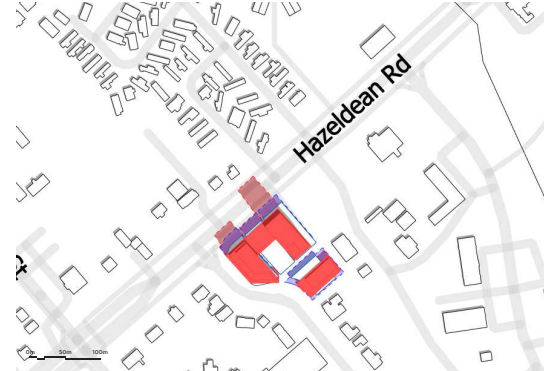

June 21, 12pm