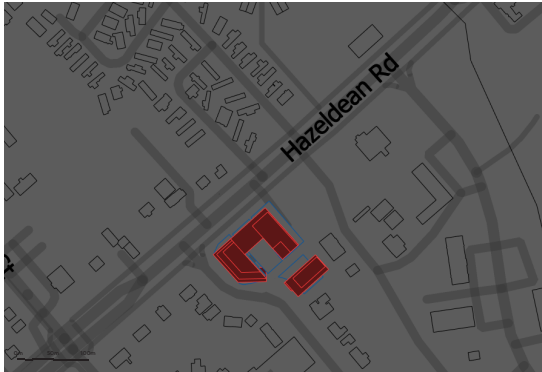

September 21, 6:49am