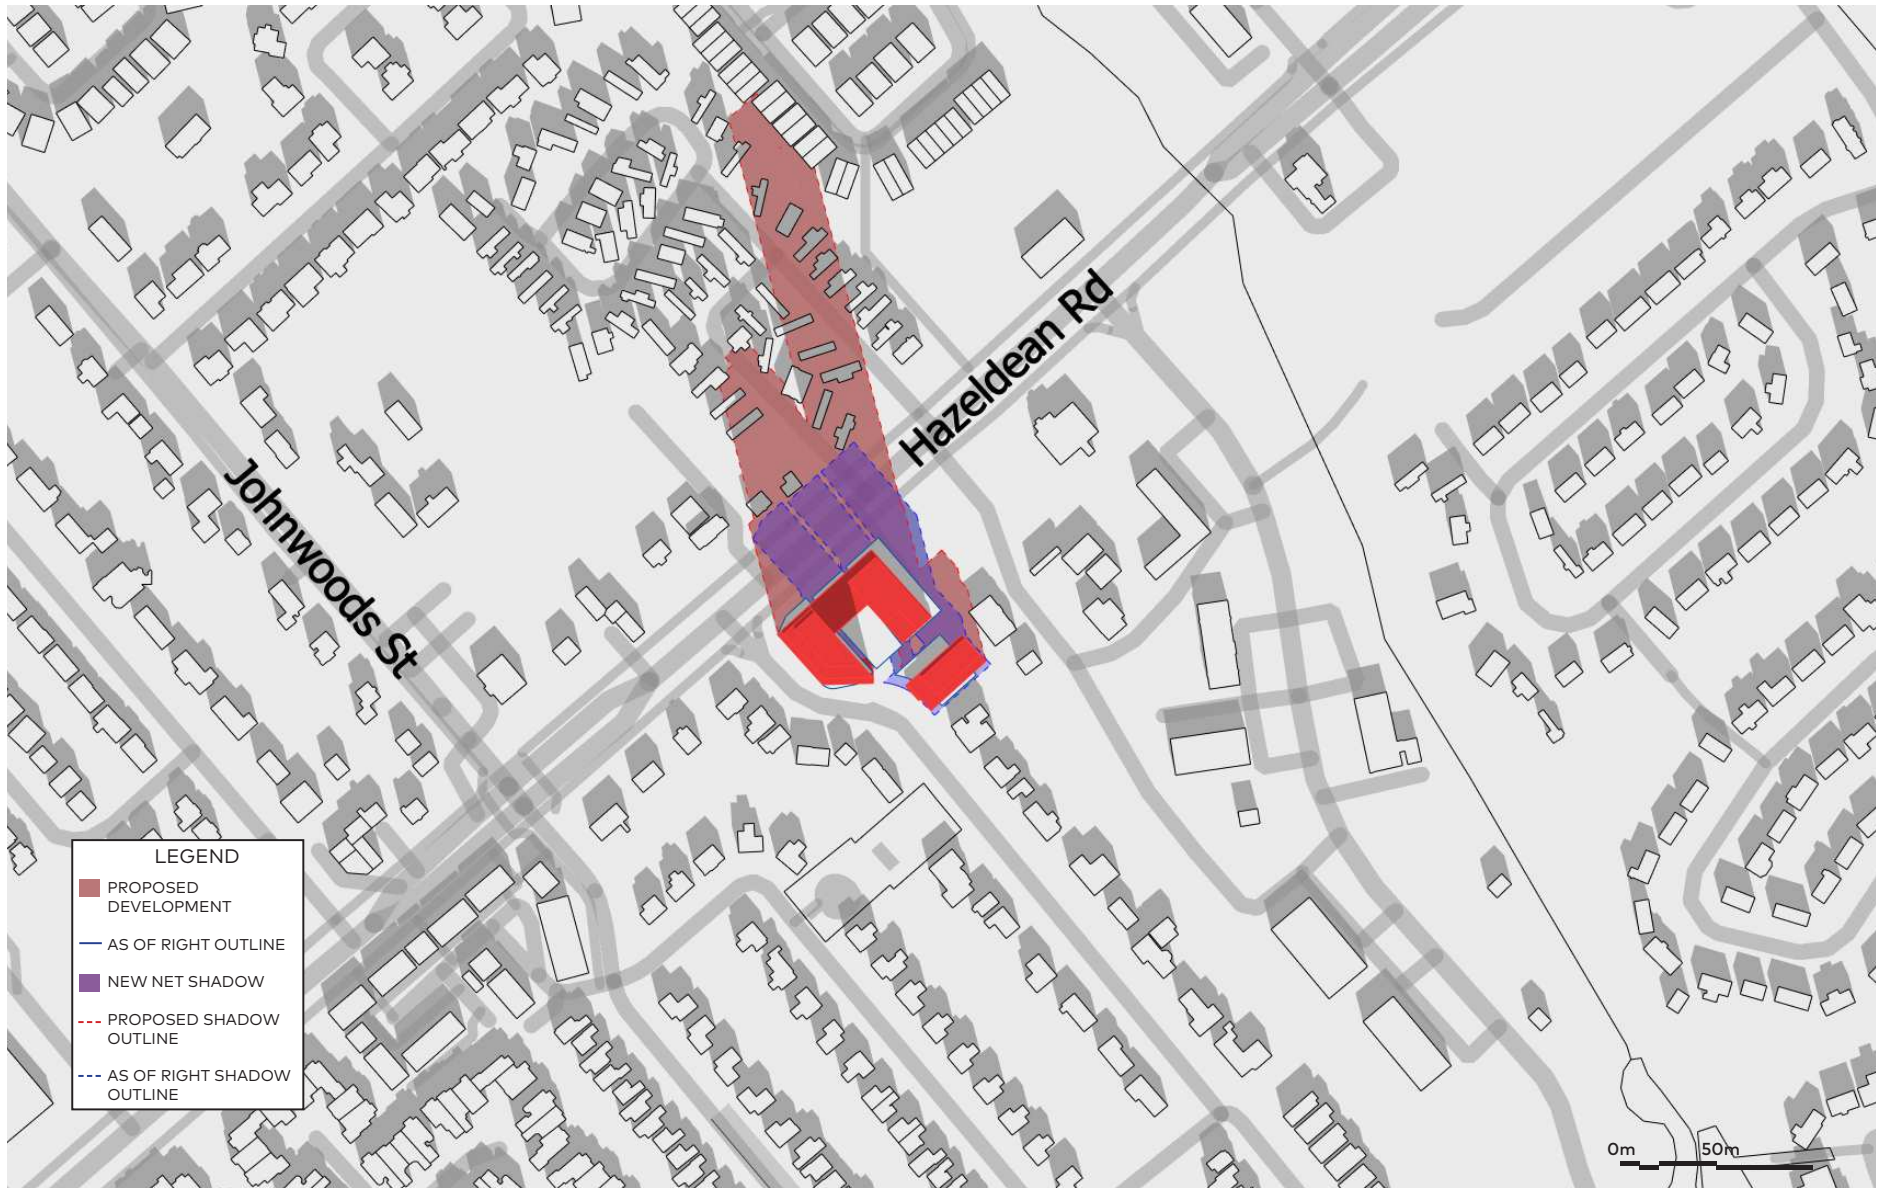

June 21, 6pm

June 21, 9am

June 21, 12pm

June 21, 4pm

September 21, 9am

September 21, 12pm

September 21, 4pm

December 21, 9am

December 21, 12pm

December 21, 4:22pm

LEGEND	
<span style="color: red;">■</span>	PROPOSED DEVELOPMENT
<span style="color: blue;">—</span>	AS OF RIGHT OUTLINE
<span style="color: purple;">■</span>	NEW NET SHADOW
<span style="color: red;">- - -</span>	PROPOSED SHADOW OUTLINE
<span style="color: blue;">- - -</span>	AS OF RIGHT SHADOW OUTLINE

June 21, 3pm

LEGEND	
<span style="color: red;">■</span>	PROPOSED DEVELOPMENT
<span style="color: blue;">—</span>	AS OF RIGHT OUTLINE
<span style="color: purple;">■</span>	NEW NET SHADOW
<span style="color: red;">- - -</span>	PROPOSED SHADOW OUTLINE
<span style="color: blue;">- - -</span>	AS OF RIGHT SHADOW OUTLINE

June 21, 4pm

June 21, 5pm

June 21, 6pm

June 21, 7pm

June 21, 8pm

June 21, 8:55pm

**LEGEND**

- PROPOSED DEVELOPMENT
- AS OF RIGHT OUTLINE
- NEW NET SHADOW
- PROPOSED SHADOW OUTLINE
- AS OF RIGHT SHADOW OUTLINE