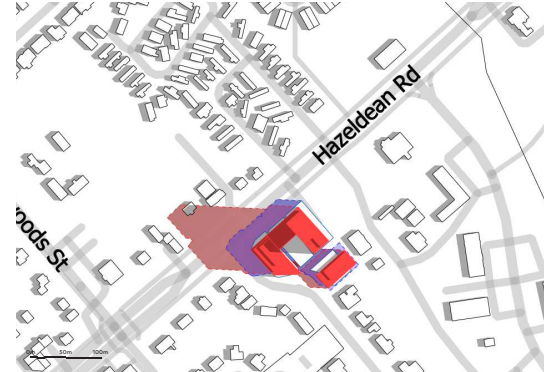

June 21, 9am