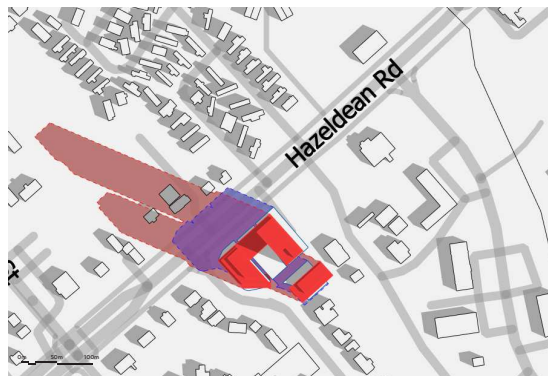

September 21, 9am