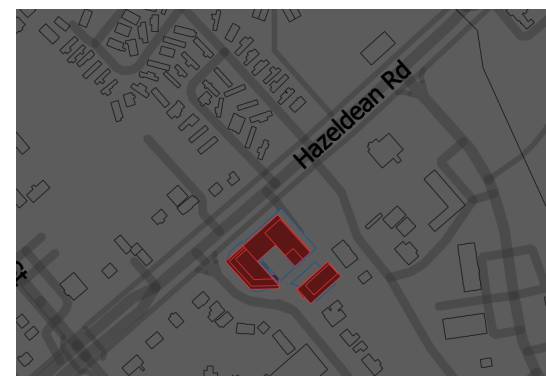

December 21, 12pm

December 21, 4:22pm

LEGEND	
<span style="color: red;">■</span>	PROPOSED DEVELOPMENT
<span style="color: blue;">—</span>	AS OF RIGHT OUTLINE
<span style="color: purple;">■</span>	NEW NET SHADOW
<span style="color: red;">- - -</span>	PROPOSED SHADOW OUTLINE
<span style="color: blue;">- - -</span>	AS OF RIGHT SHADOW OUTLINE