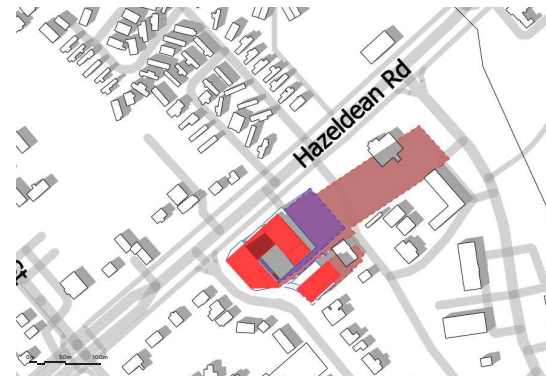

September 21, 4pm