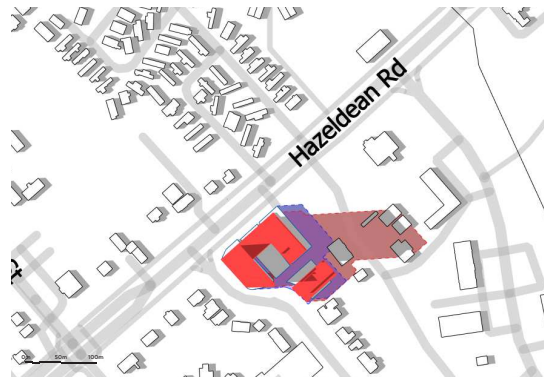

June 21, 3pm

LEGEND	
<span style="color: red;">■</span>	PROPOSED DEVELOPMENT
<span style="color: blue;">—</span>	AS OF RIGHT OUTLINE
<span style="color: purple;">■</span>	NEW NET SHADOW
<span style="color: red;">- - -</span>	PROPOSED SHADOW OUTLINE
<span style="color: blue;">- - -</span>	AS OF RIGHT SHADOW OUTLINE

June 21, 4pm

June 21, 5pm

June 21, 6pm

June 21, 7pm

June 21, 8pm

June 21, 8:55pm

**LEGEND**

- PROPOSED DEVELOPMENT
- AS OF RIGHT OUTLINE
- NEW NET SHADOW
- PROPOSED SHADOW OUTLINE
- AS OF RIGHT SHADOW OUTLINE