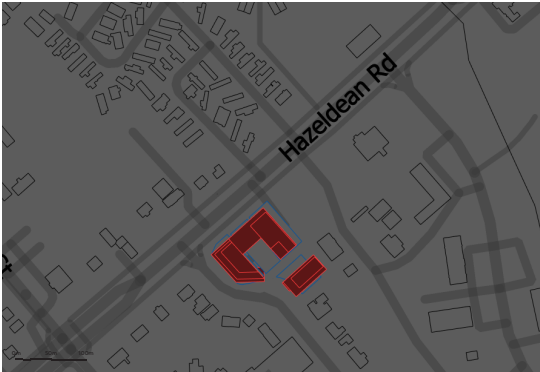

December 21, 8am