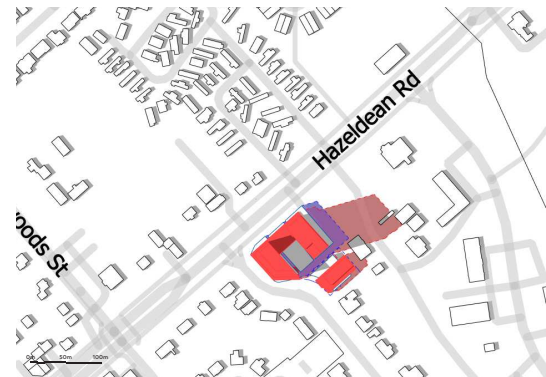

June 21, 4pm