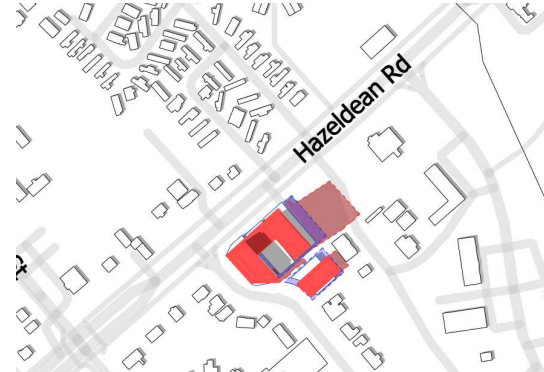

June 21, 3pm

LEGEND	
<span style="color: red;">■</span>	PROPOSED DEVELOPMENT
<span style="color: blue;">—</span>	AS OF RIGHT OUTLINE
<span style="color: purple;">■</span>	NEW NET SHADOW
<span style="color: red;">- - -</span>	PROPOSED SHADOW OUTLINE
<span style="color: blue;">- - -</span>	AS OF RIGHT SHADOW OUTLINE