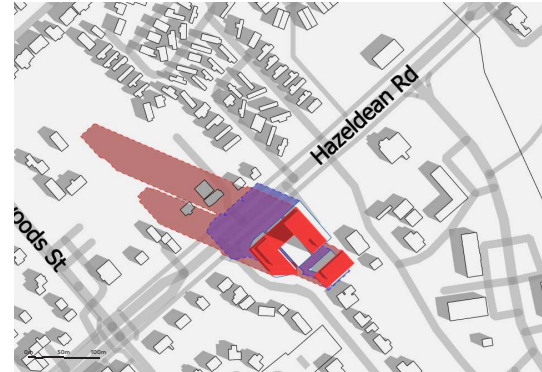

September 21, 9am