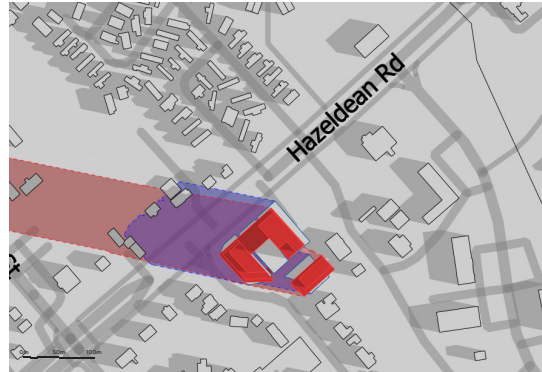

September 21, 8am