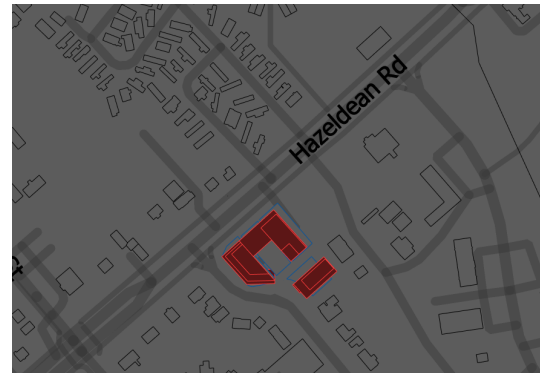

December 21, 4:22pm

**LEGEND**

- PROPOSED DEVELOPMENT
- AS OF RIGHT OUTLINE
- NEW NET SHADOW
- PROPOSED SHADOW OUTLINE
- AS OF RIGHT SHADOW OUTLINE