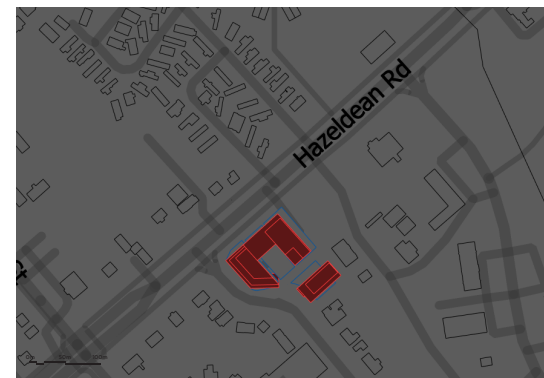

June 21, 4pm

June 21, 5pm

June 21, 6pm

June 21, 7pm

June 21, 8pm

June 21, 8:55pm

**LEGEND**

- PROPOSED DEVELOPMENT
- AS OF RIGHT OUTLINE
- NEW NET SHADOW
- PROPOSED SHADOW OUTLINE
- AS OF RIGHT SHADOW OUTLINE