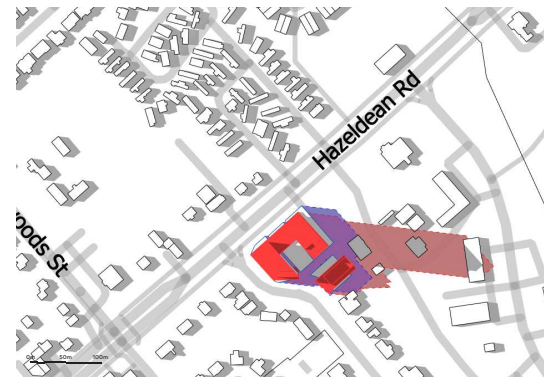

June 21, 3pm

LEGEND	
<span style="color: red;">■</span>	PROPOSED DEVELOPMENT
<span style="color: blue;">—</span>	AS OF RIGHT OUTLINE
<span style="color: purple;">■</span>	NEW NET SHADOW
<span style="color: red;">- - -</span>	PROPOSED SHADOW OUTLINE
<span style="color: blue;">- - -</span>	AS OF RIGHT SHADOW OUTLINE

June 21, 4pm

June 21, 5pm

June 21, 6pm

June 21, 7pm

June 21, 8pm

June 21, 8:55pm

**LEGEND**

- PROPOSED DEVELOPMENT
- AS OF RIGHT OUTLINE
- NEW NET SHADOW
- PROPOSED SHADOW OUTLINE
- AS OF RIGHT SHADOW OUTLINE