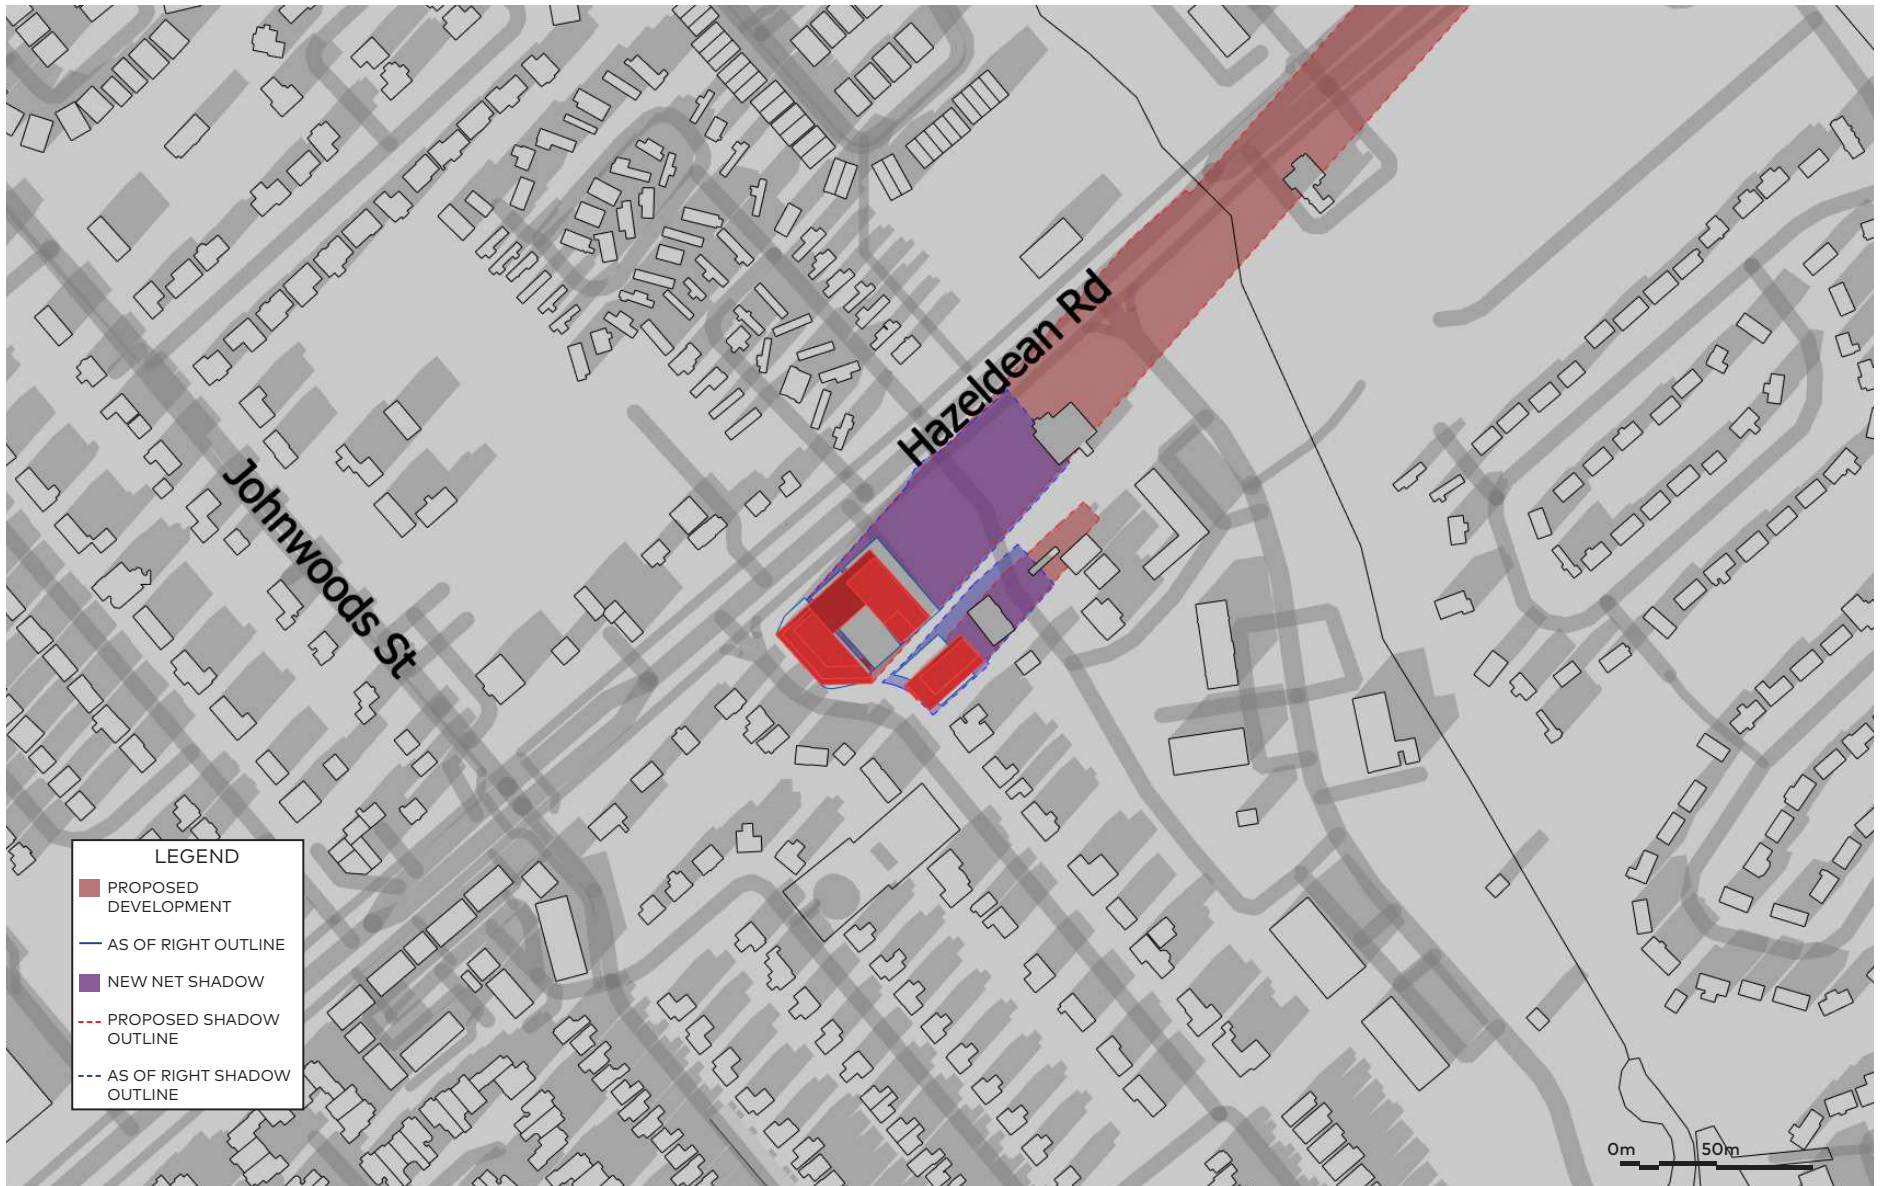

June 21, 6pm

June 21, 9am

June 21, 12pm

June 21, 4pm

September 21, 9am

September 21, 12pm

September 21, 4pm

December 21, 9am

December 21, 12pm

December 21, 4:22pm

LEGEND	
<span style="color: red;">■</span>	PROPOSED DEVELOPMENT
<span style="color: blue;">—</span>	AS OF RIGHT OUTLINE
<span style="color: purple;">■</span>	NEW NET SHADOW
<span style="color: red;">- - -</span>	PROPOSED SHADOW OUTLINE
<span style="color: blue;">- - -</span>	AS OF RIGHT SHADOW OUTLINE

June 21, 3pm

LEGEND	
<span style="color: red;">■</span>	PROPOSED DEVELOPMENT
<span style="color: blue;">—</span>	AS OF RIGHT OUTLINE
<span style="color: purple;">■</span>	NEW NET SHADOW
<span style="color: red;">- - -</span>	PROPOSED SHADOW OUTLINE
<span style="color: blue;">- - -</span>	AS OF RIGHT SHADOW OUTLINE

June 21, 4pm

June 21, 5pm

June 21, 6pm

June 21, 7pm

June 21, 8pm

June 21, 8:55pm

**LEGEND**

- PROPOSED DEVELOPMENT
- AS OF RIGHT OUTLINE
- NEW NET SHADOW
- PROPOSED SHADOW OUTLINE
- AS OF RIGHT SHADOW OUTLINE