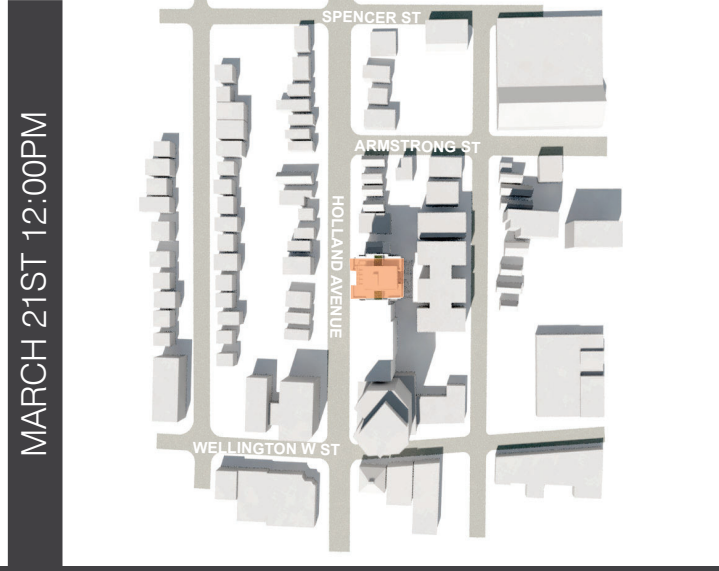

9 STOREY SHADOW STUDY

HOLLAND STREET APARTMENTS

91-93 Holland Ave
Ottawa

chmielarchitects

200 - 109 Bank Street
Ottawa ON K1P 5N5
t (613) 234-3585
f (613) 234-6224

.4 SHADOW ANALYSIS

SHADOW ANALYSIS

91-93 Holland Avenue | 03-04-2025 | City of Ottawa Design Brief

SHADOW ANALYSIS

91-93 Holland Avenue | 03-04-2025 | City of Ottawa Design Brief

DECEMBER 21ST 10:00AM

DECEMBER 21ST 12:00PM

DECEMBER 21ST 2:00PM

DECEMBER 21ST 4:00PM

SHADOW ANALISYS

91-93 Holland Avenue | 03-04-2025 | City of Ottawa Design Brief