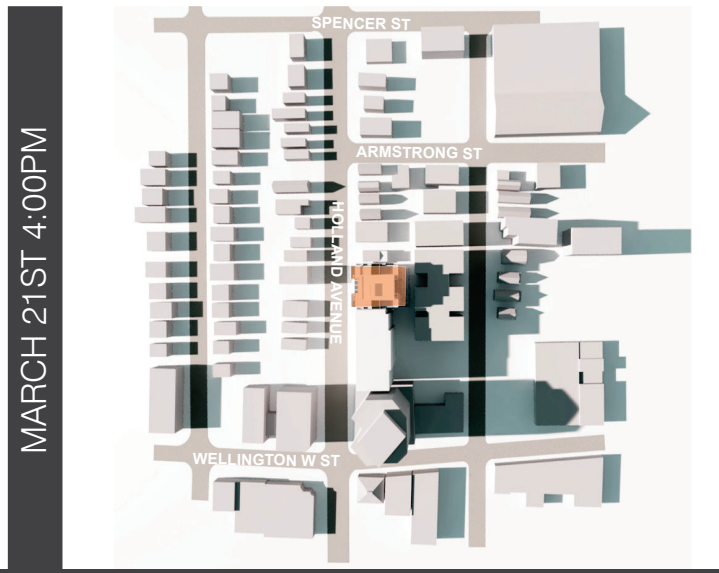

9 STOREY SHADOW STUDY

HOLLAND STREET APARTMENTS

91-93 Holland Ave
Ottawa

chmielarchitects

200 - 109 Bank Street
Ottawa ON K1P 5N5
t (613) 234-3585
f (613) 234-6224

.4 SHADOW ANALYSIS

SHADOW ANALYSIS

91-93 Holland Avenue | 03-04-2025 | City of Ottawa Design Brief

SHADOW ANALYSIS

91-93 Holland Avenue | 03-04-2025 | City of Ottawa Design Brief

DECEMBER 21ST 10:00AM

DECEMBER 21ST 12:00PM

DECEMBER 21ST 2:00PM

DECEMBER 21ST 4:00PM

SHADOW ANALISYS

91-93 Holland Avenue | 03-04-2025 | City of Ottawa Design Brief