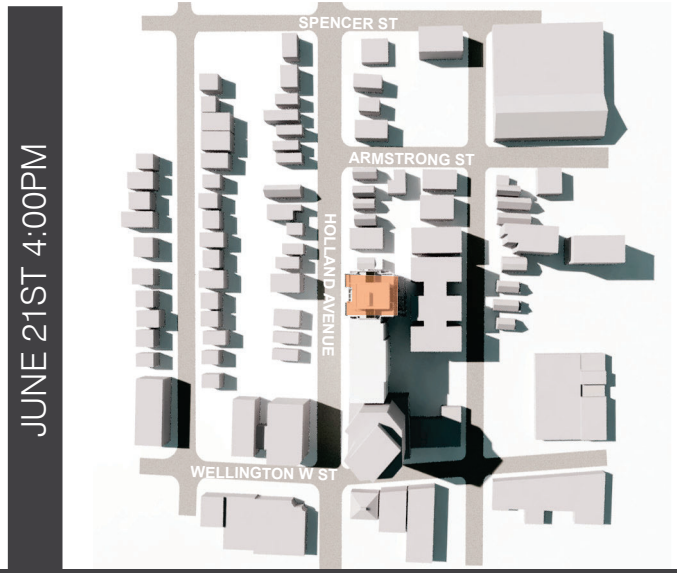

9 STOREY SHADOW STUDY

HOLLAND STREET APARTMENTS

91-93 Holland Ave
Ottawa

chmielarchitects

200 - 109 Bank Street
Ottawa ON K1P 5N5
t (613) 234-3585
f (613) 234-6224

.4 SHADOW ANALYSIS

SHADOW ANALYSIS

91-93 Holland Avenue | 03-04-2025 | City of Ottawa Design Brief

SHADOW ANALYSIS

91-93 Holland Avenue | 03-04-2025 | City of Ottawa Design Brief

DECEMBER 21ST 10:00AM

DECEMBER 21ST 12:00PM

DECEMBER 21ST 2:00PM

DECEMBER 21ST 4:00PM

SHADOW ANALISYS

91-93 Holland Avenue | 03-04-2025 | City of Ottawa Design Brief