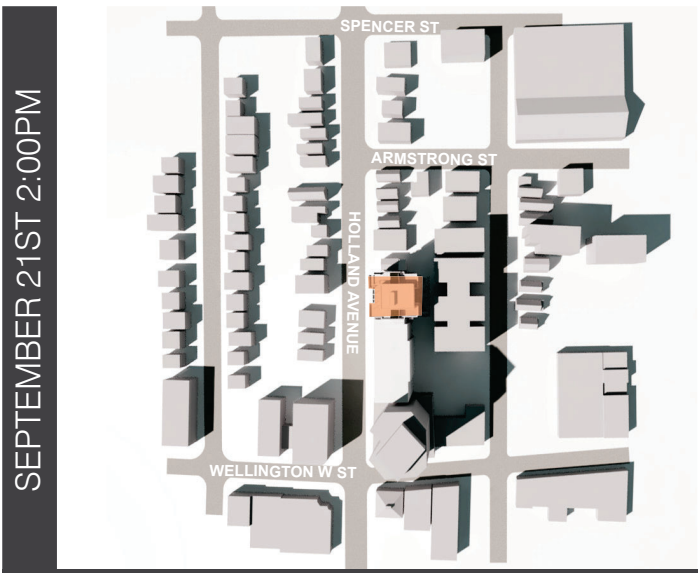

9 STOREY SHADOW STUDY

HOLLAND STREET APARTMENTS

91-93 Holland Ave
Ottawa

chmielarchitects

200 - 109 Bank Street
Ottawa ON K1P 5N5
t (613) 234-3585
f (613) 234-6224

.4 SHADOW ANALYSIS

SHADOW ANALYSIS

91-93 Holland Avenue | 03-04-2025 | City of Ottawa Design Brief

SHADOW ANALYSIS

91-93 Holland Avenue | 03-04-2025 | City of Ottawa Design Brief

DECEMBER 21ST 10:00AM

DECEMBER 21ST 12:00PM

DECEMBER 21ST 2:00PM

DECEMBER 21ST 4:00PM

SHADOW ANALISYS

91-93 Holland Avenue | 03-04-2025 | City of Ottawa Design Brief