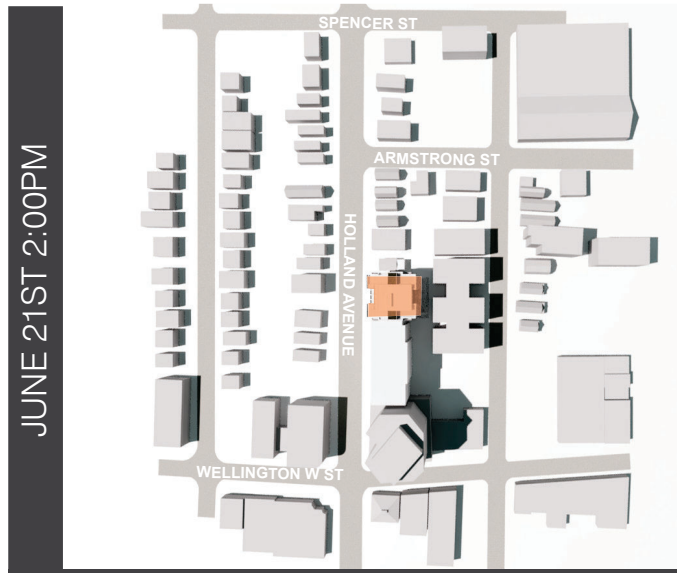

9 STOREY SHADOW STUDY

HOLLAND STREET APARTMENTS

91-93 Holland Ave
Ottawa

chmielarchitects

200 - 109 Bank Street
Ottawa ON K1P 5N5
t (613) 234-3585
f (613) 234-6224

.4 SHADOW ANALYSIS

SHADOW ANALYSIS

91-93 Holland Avenue | 03-04-2025 | City of Ottawa Design Brief

SHADOW ANALYSIS

91-93 Holland Avenue | 03-04-2025 | City of Ottawa Design Brief

DECEMBER 21ST 10:00AM

DECEMBER 21ST 12:00PM

DECEMBER 21ST 2:00PM

DECEMBER 21ST 4:00PM

SHADOW ANALISYS

91-93 Holland Avenue | 03-04-2025 | City of Ottawa Design Brief