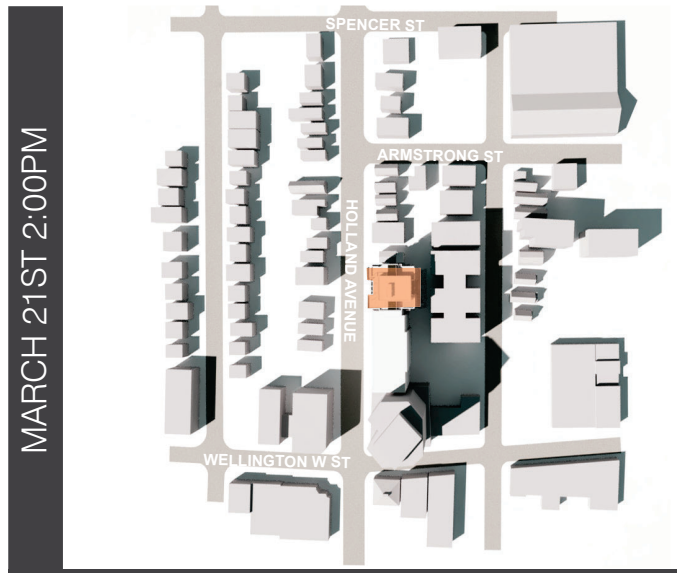

9 STOREY SHADOW STUDY

HOLLAND STREET APARTMENTS

91-93 Holland Ave
Ottawa

chmielarchitects

200 - 109 Bank Street
Ottawa ON K1P 5N5
t (613) 234-3585
f (613) 234-6224

.4 SHADOW ANALYSIS

SHADOW ANALYSIS

91-93 Holland Avenue | 03-04-2025 | City of Ottawa Design Brief

SHADOW ANALYSIS

91-93 Holland Avenue | 03-04-2025 | City of Ottawa Design Brief

DECEMBER 21ST 10:00AM

DECEMBER 21ST 12:00PM

DECEMBER 21ST 2:00PM

DECEMBER 21ST 4:00PM

SHADOW ANALISYS

91-93 Holland Avenue | 03-04-2025 | City of Ottawa Design Brief