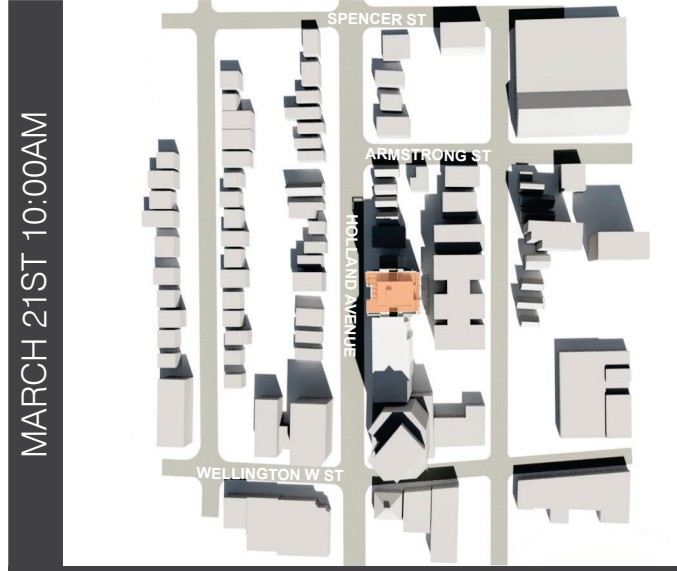

9 STOREY SHADOW STUDY

HOLLAND STREET APARTMENTS

91-93 Holland Ave
Ottawa

chmielarchitects

200 - 109 Bank Street
Ottawa ON K1P 5N5
t (613) 234-3585
f (613) 234-6224

.4 SHADOW ANALYSIS

SHADOW ANALYSIS

91-93 Holland Avenue | 03-04-2025 | City of Ottawa Design Brief

SHADOW ANALYSIS

91-93 Holland Avenue | 03-04-2025 | City of Ottawa Design Brief

DECEMBER 21ST 10:00AM

DECEMBER 21ST 12:00PM

DECEMBER 21ST 2:00PM

DECEMBER 21ST 4:00PM

SHADOW ANALISYS

91-93 Holland Avenue | 03-04-2025 | City of Ottawa Design Brief