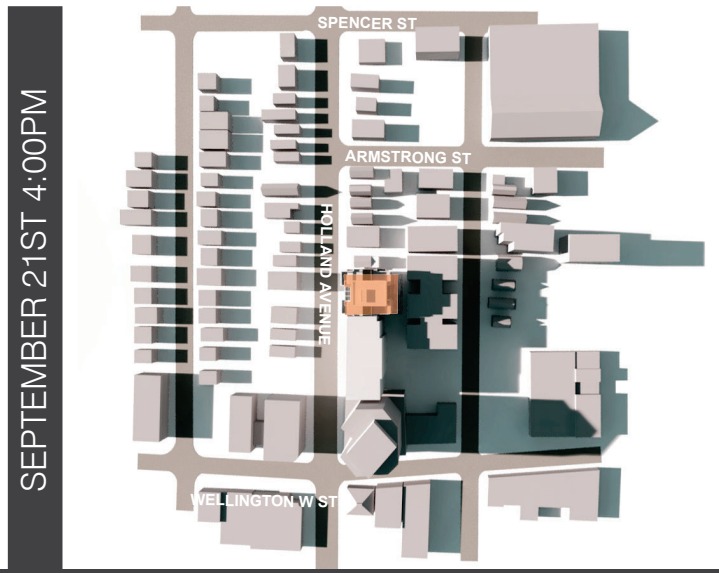

9 STOREY SHADOW STUDY

HOLLAND STREET APARTMENTS

91-93 Holland Ave
Ottawa

chmielarchitects

200 - 109 Bank Street
Ottawa ON K1P 5N5
t (613) 234-3585
f (613) 234-6224

.4 SHADOW ANALYSIS

SHADOW ANALYSIS

91-93 Holland Avenue | 03-04-2025 | City of Ottawa Design Brief

SHADOW ANALYSIS

91-93 Holland Avenue | 03-04-2025 | City of Ottawa Design Brief

DECEMBER 21ST 10:00AM

DECEMBER 21ST 12:00PM

DECEMBER 21ST 2:00PM

DECEMBER 21ST 4:00PM

SHADOW ANALISYS

91-93 Holland Avenue | 03-04-2025 | City of Ottawa Design Brief