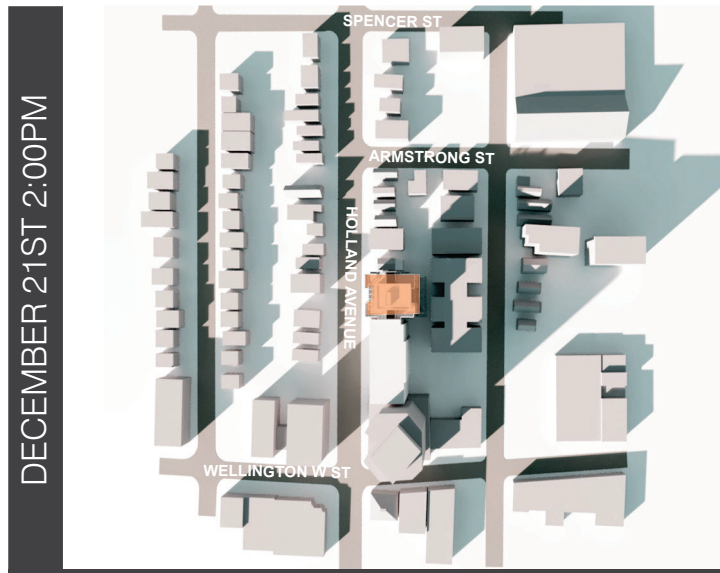

9 STOREY SHADOW STUDY

HOLLAND STREET APARTMENTS

91-93 Holland Ave
Ottawa

chmielarchitects

200 - 109 Bank Street
Ottawa ON K1P 5N5
t (613) 234-3585
f (613) 234-6224

.4 SHADOW ANALYSIS

SHADOW ANALYSIS

91-93 Holland Avenue | 03-04-2025 | City of Ottawa Design Brief

SHADOW ANALYSIS

91-93 Holland Avenue | 03-04-2025 | City of Ottawa Design Brief

DECEMBER 21ST 10:00AM

DECEMBER 21ST 12:00PM

DECEMBER 21ST 2:00PM

DECEMBER 21ST 4:00PM

SHADOW ANALISYS

91-93 Holland Avenue | 03-04-2025 | City of Ottawa Design Brief