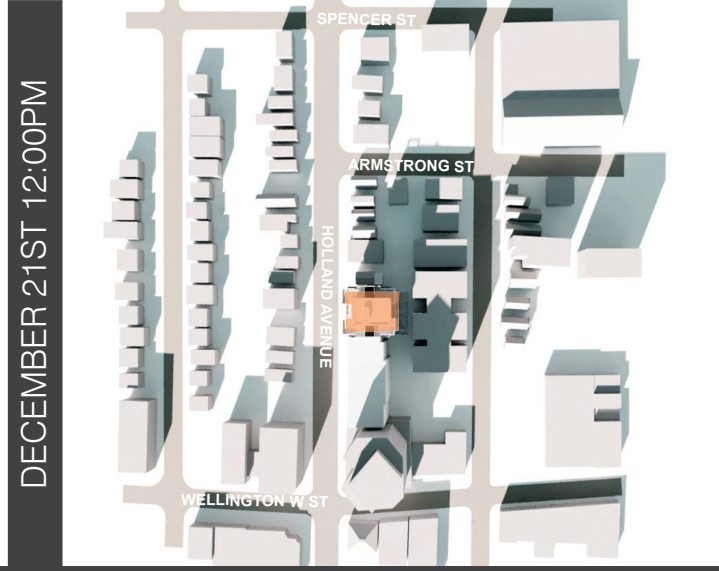

9 STOREY SHADOW STUDY

HOLLAND STREET APARTMENTS

91-93 Holland Ave
Ottawa

chmielarchitects

200 - 109 Bank Street
Ottawa ON K1P 5N5
t (613) 234-3585
f (613) 234-6224

.4 SHADOW ANALYSIS

SHADOW ANALYSIS

91-93 Holland Avenue | 03-04-2025 | City of Ottawa Design Brief

SHADOW ANALYSIS

91-93 Holland Avenue | 03-04-2025 | City of Ottawa Design Brief

DECEMBER 21ST 10:00AM

DECEMBER 21ST 12:00PM

DECEMBER 21ST 2:00PM

DECEMBER 21ST 4:00PM

SHADOW ANALISYS

91-93 Holland Avenue | 03-04-2025 | City of Ottawa Design Brief