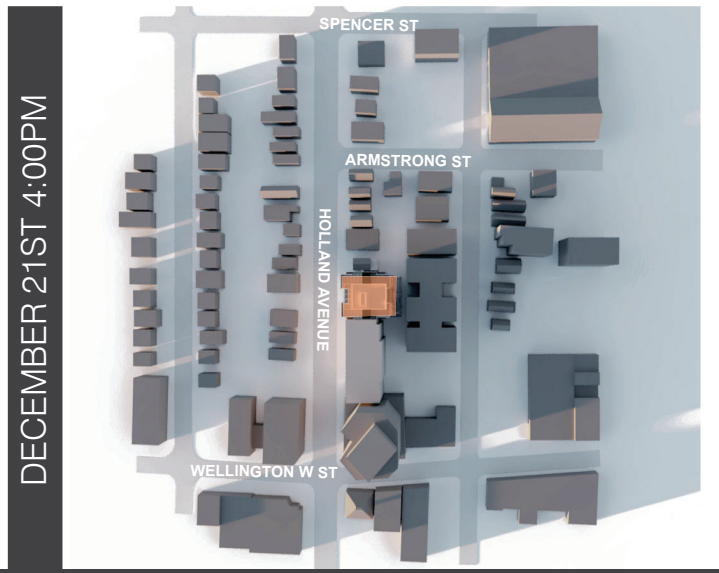

9 STOREY SHADOW STUDY

HOLLAND STREET APARTMENTS

91-93 Holland Ave
Ottawa

chmielarchitects

200 - 109 Bank Street
Ottawa ON K1P 5N5
t (613) 234-3585
f (613) 234-6224

.4 SHADOW ANALYSIS

SHADOW ANALYSIS

91-93 Holland Avenue | 03-04-2025 | City of Ottawa Design Brief

SHADOW ANALYSIS

91-93 Holland Avenue | 03-04-2025 | City of Ottawa Design Brief

DECEMBER 21ST 10:00AM

DECEMBER 21ST 12:00PM

DECEMBER 21ST 2:00PM

DECEMBER 21ST 4:00PM

SHADOW ANALISYS

91-93 Holland Avenue | 03-04-2025 | City of Ottawa Design Brief