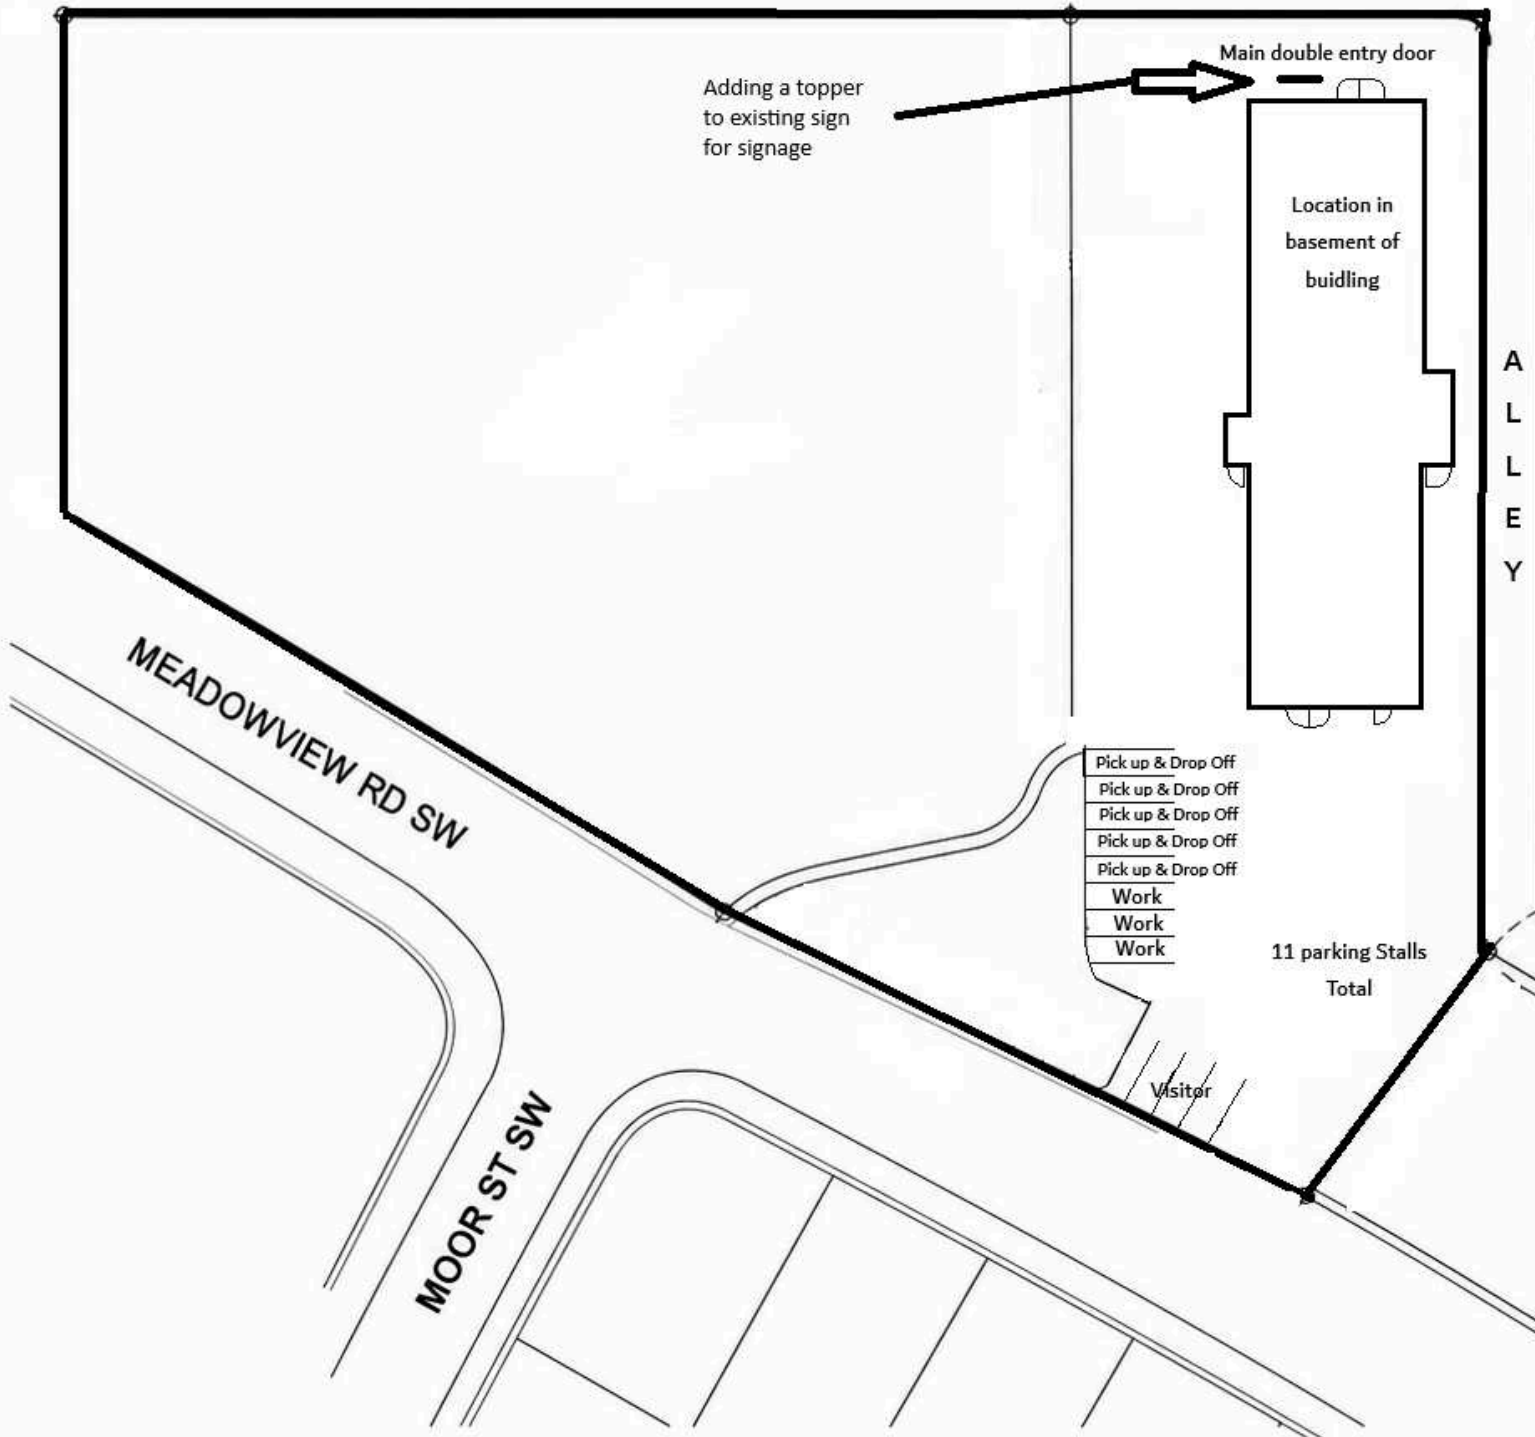

After school program  
located in basement

**MEADOWLARK PARK  
COMMUNITY  
ASSOCIATION**

**DESCRIPTION**

PORTION OF PLAN 4808GV; BLOCK A  
LEGAL / MUNICIPAL ADDRESS: 623 58 AV SW

# 58 Ave SW

**Municipal Address:**  
623 58 Ave SW

**Legal Address:**  
Plan 4808GV;Block A; Lot

Meadowlark Community  
Center