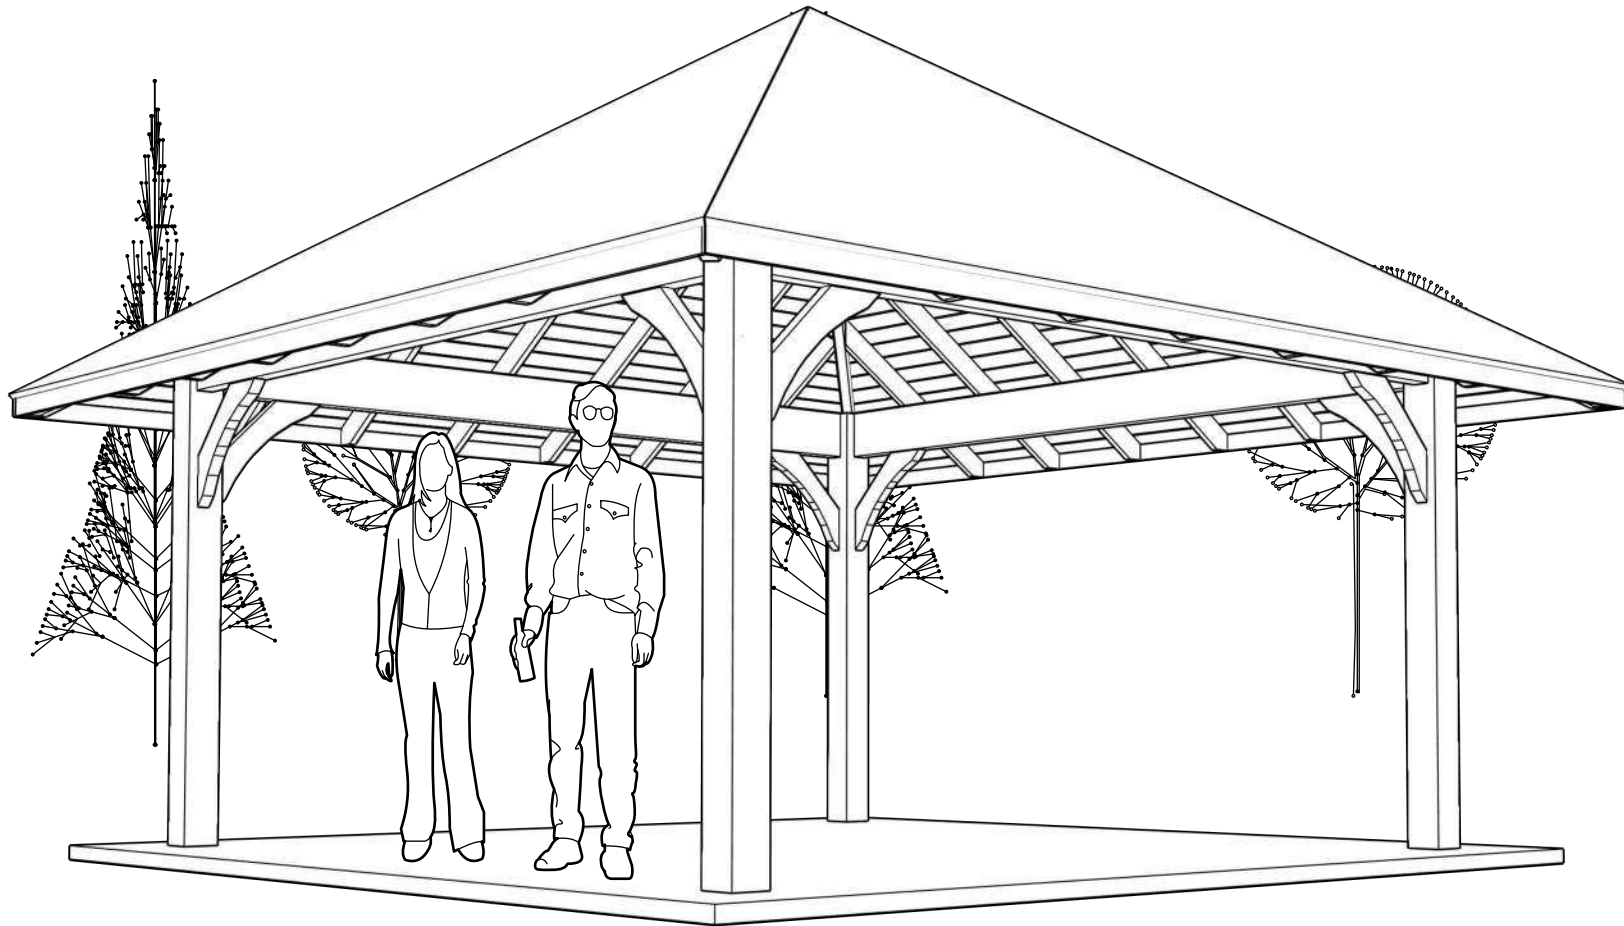

16x16 Pavilion (Hip)

NORWEH TIMBERFRAME
Orangeville
Phone# 647 499 4916
www.norweh.com

SITE ADDRESS:
2508 Grove Hill Rd SW,
Calgary, AB T3E 4G6,
Canada

	PROJECT 5208 Grove Hill Rd SW	PROJECT NO. HTCH1P8-1616-2090	ISSUE May 1, 2026	DRAWN BY Frank Ditlefsen	DESCRIPTION Pavilion (Hip) 16X16