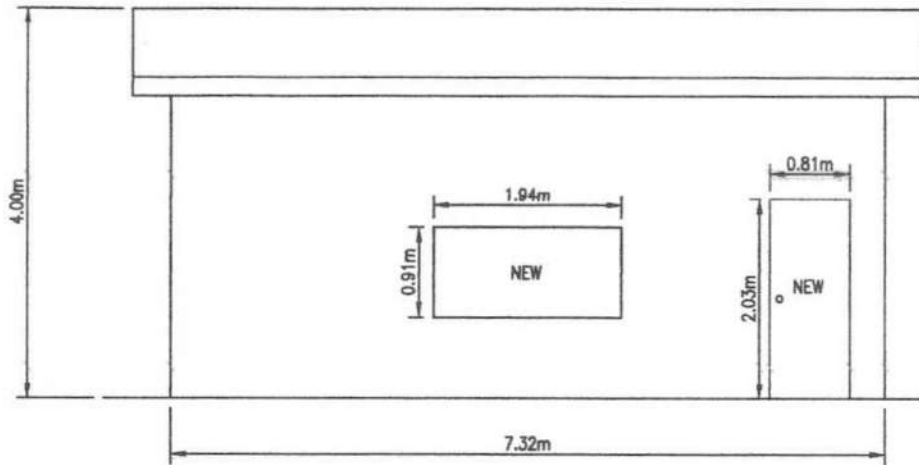

LOT 37

LOT 39

SITE PLAN
ADDRESS: 9440 ACADEMY DR SE, CALGARY, AB T2J 1A7
SCALE: 1:150

SIDE ELEVATION

FRONT ELEVATION

BACK ELEVATION

ADDRESS: 9440 ACADEMY DR SE, CALGARY, AB T2J 1A7
SCALE: 1:50