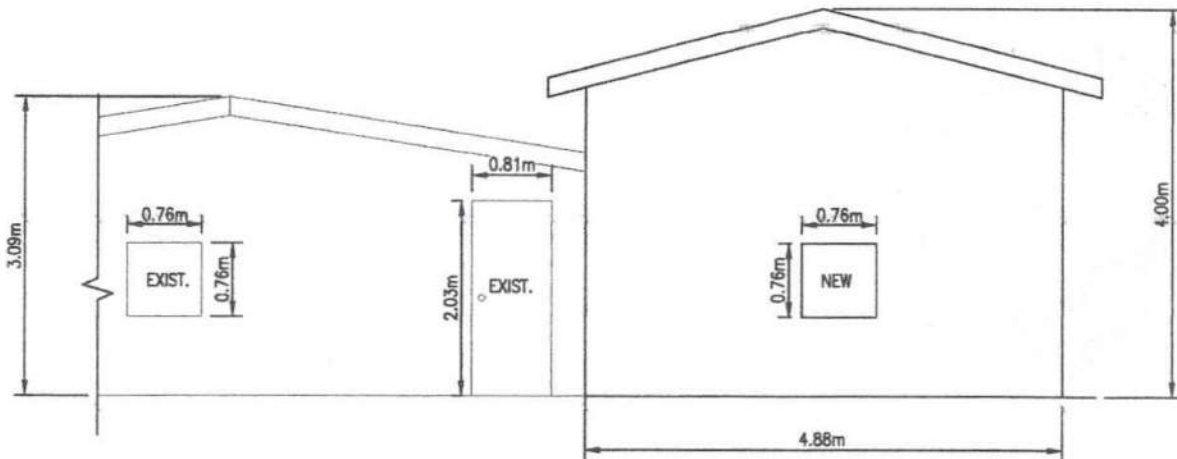

LOT 37

LOT 39

SITE PLAN
ADDRESS: 9440 ACADEMY DR SE, CALGARY, AB T2J 1A7
SCALE: 1:150

SIDE ELEVATION

FRONT ELEVATION

BACK ELEVATION

ADDRESS: 9440 ACADEMY DR SE, CALGARY, AB T2J 1A7
SCALE: 1:50