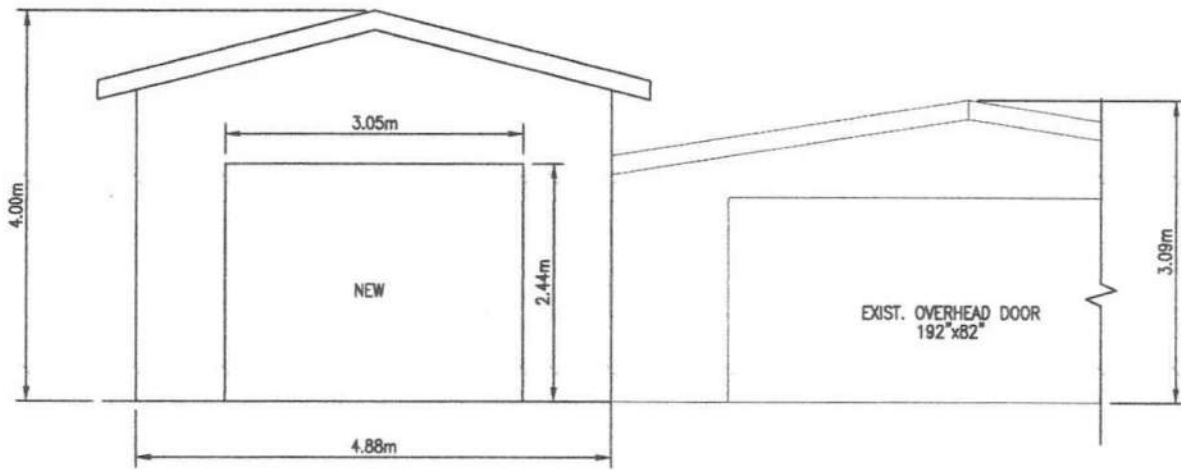

LOT 37

LOT 39

SITE PLAN
ADDRESS: 9440 ACADEMY DR SE, CALGARY, AB T2J 1A7
SCALE: 1:150

SIDE ELEVATION

FRONT ELEVATION

BACK ELEVATION

ADDRESS: 9440 ACADEMY DR SE, CALGARY, AB T2J 1A7
SCALE: 1:50