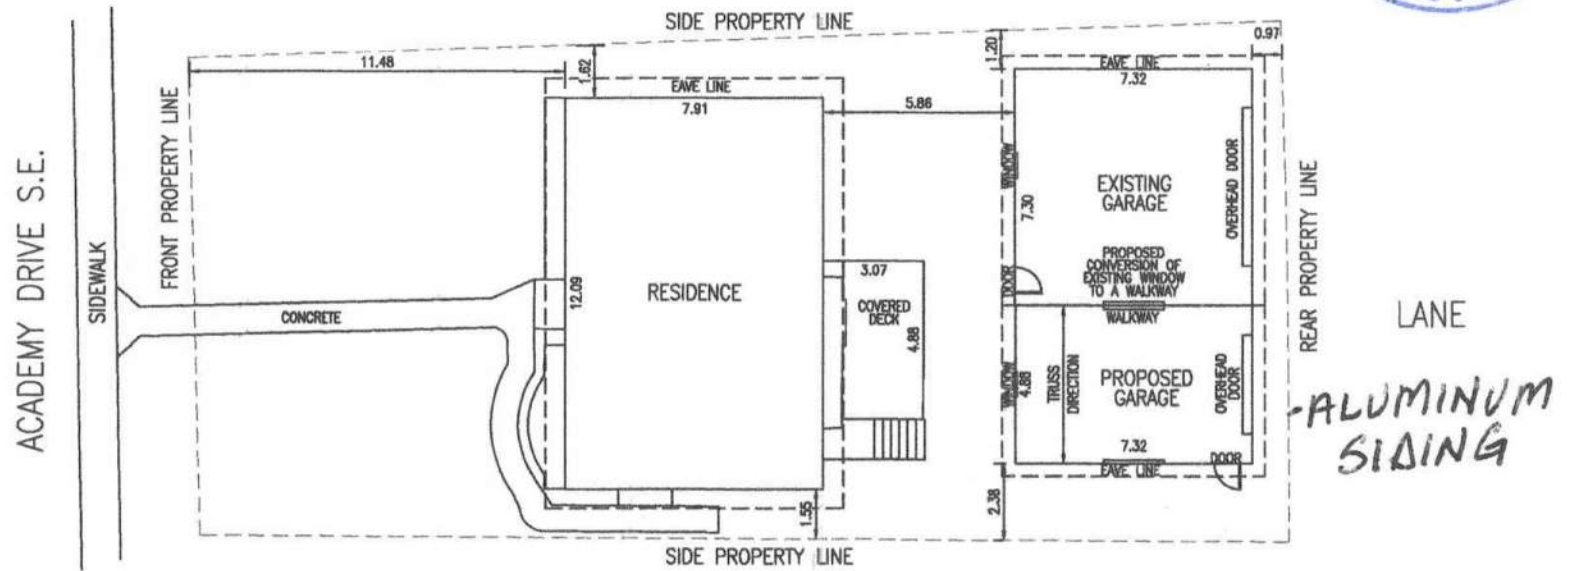

LOT 37

LOT 39

SITE PLAN
ADDRESS: 9440 ACADEMY DR SE, CALGARY, AB T2J 1A7
SCALE: 1:150

SIDE ELEVATION

FRONT ELEVATION

BACK ELEVATION

ADDRESS: 9440 ACADEMY DR SE, CALGARY, AB T2J 1A7
SCALE: 1:50