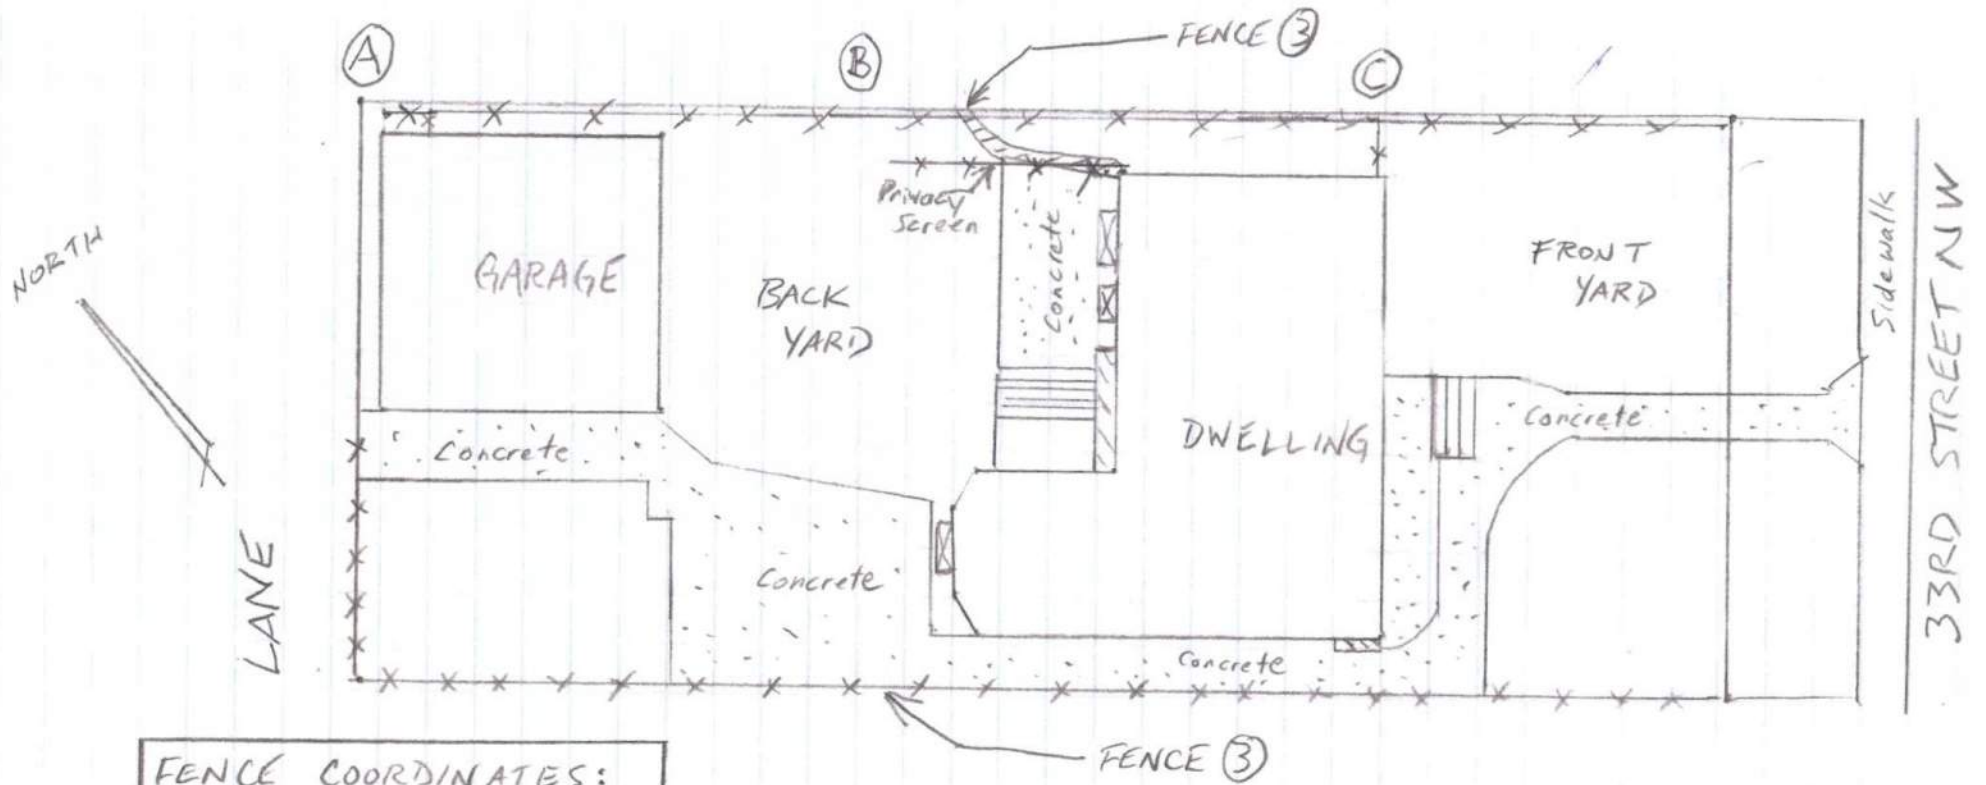

SITE PLAN

① ADDRESS: 907 33 ST. N.W. CALGARY

FENCE COORDINATES:

- ① NORTHWEST FENCE CORNER AT REAR LANE
- ② APPROXIMATE MID-POINT OF BACKYARD FENCE
- ③ NORTHEAST FENCE CORNER AT NORTHEAST RESIDENCE CORNER

Scale = 1:116